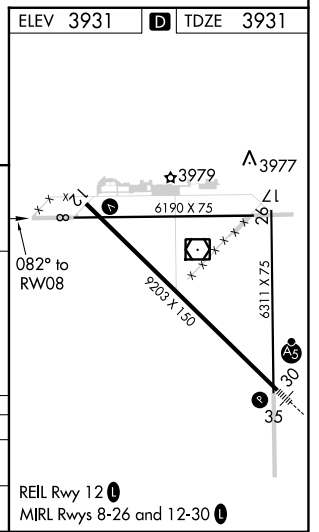

APP CRS	Rwy Idg	6190
082°	TDZE	3931
	Apt Elev	3931

RNAV (GPS) RWY 8

ALLIANCE MUNI (AIA)

RNP APCH.	MISSED APPROACH: Climb to 5700 direct JEKTI and hold.
-----------	---

ASOS 135.075	DENVER CENTER 127.95 338.2	UNICOM 123.0 (CTAF) 1
------------------------	--------------------------------------	---------------------------------

Procedure NA for arrivals at BFF VORTAC on V524 northwest bound and on T283 southwest bound.

▲ 5749

ELEV 3931	D TDZE 3931
-----------	--------------------

CATEGORY	A	B	C	D
LNVA MDA	4400-1	469 (500-1)	4400-1 $\frac{3}{8}$ 469 (500-1 $\frac{3}{8}$)	4400-1 $\frac{1}{2}$ 469 (500-1 $\frac{1}{2}$)
CIRCLING	4460-1 529 (600-1)	4520-1 589 (600-1)	4580-1 $\frac{3}{4}$ 649 (700-1 $\frac{3}{4}$)	4640-2 $\frac{1}{4}$ 709 (800-2 $\frac{1}{4}$)

REIL Rwy 12 1
MIRL Rwy 8-26 and 12-30 1

NC-2, 26 DEC 2024 to 23 JAN 2025

NC-2, 26 DEC 2024 to 23 JAN 2025