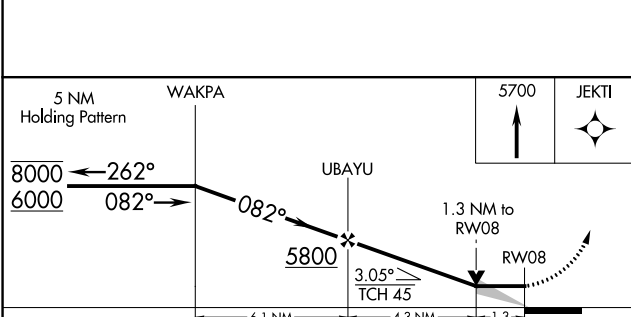

APP CRS	Rwy Idg	6190
082°	TDZE	3931
	Apt Elev	3931

RNAV (GPS) RWY 8

ALLIANCE MUNI (AIA)

RNP APCH.	MISSED APPROACH: Climb to 5700 direct JEKTI and hold.
-----------	---

ASOS 135.075	DENVER CENTER 127.95 338.2	UNICOM 123.0 (CTAF) 1
------------------------	--------------------------------------	---------------------------------

Procedure NA for arrivals at BFF VORTAC on V524 northwest bound and on T283 southwest bound.

▲ 5749

ELEV 3931	D TDZE 3931
-----------	--------------------

CATEGORY	A	B	C	D
LNVA MDA	4400-1	469 (500-1)	4400-1 $\frac{3}{8}$ 469 (500-1 $\frac{3}{8}$)	4400-1 $\frac{1}{2}$ 469 (500-1 $\frac{1}{2}$)
CIRCLING	4460-1 529 (600-1)	4520-1 589 (600-1)	4580-1 $\frac{3}{4}$ 649 (700-1 $\frac{3}{4}$)	4640-2 $\frac{1}{4}$ 709 (800-2 $\frac{1}{4}$)