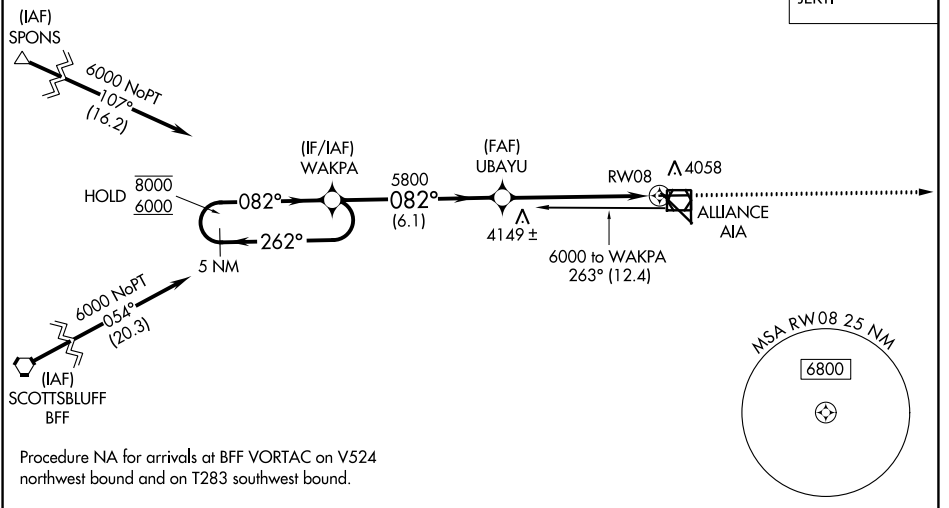

APP CRS	Rwy Idg	6190
082°	TDZE	3931
	Apt Elev	3931

RNAV (GPS) RWY 8

ALLIANCE MUNI (AIA)

RNP APCH.	MISSED APPROACH: Climb to 5700 direct JEKTI and hold.
-----------	---

ASOS 135.075	DENVER CENTER 127.95 338.2	UNICOM 123.0 (CTAF) 1
------------------------	--------------------------------------	---------------------------------

Procedure NA for arrivals at BFF VORTAC on V524 northwest bound and on T283 southwest bound.

▲ 5749

ELEV 3931	D TDZE 3931
-----------	--------------------

CATEGORY	A	B	C	D
LNVA MDA	4400-1	469 (500-1)	4400-1 $\frac{3}{8}$ 469 (500-1 $\frac{3}{8}$)	4400-1 $\frac{1}{2}$ 469 (500-1 $\frac{1}{2}$)
CIRCLING	4460-1 529 (600-1)	4520-1 589 (600-1)	4580-1 $\frac{3}{4}$ 649 (700-1 $\frac{3}{4}$)	4640-2 $\frac{1}{4}$ 709 (800-2 $\frac{1}{4}$)

REIL Rwy 12 1
MIRL Rwy 8-26 and 12-30 1

NC-2, 26 DEC 2024 to 23 JAN 2025

NC-2, 26 DEC 2024 to 23 JAN 2025