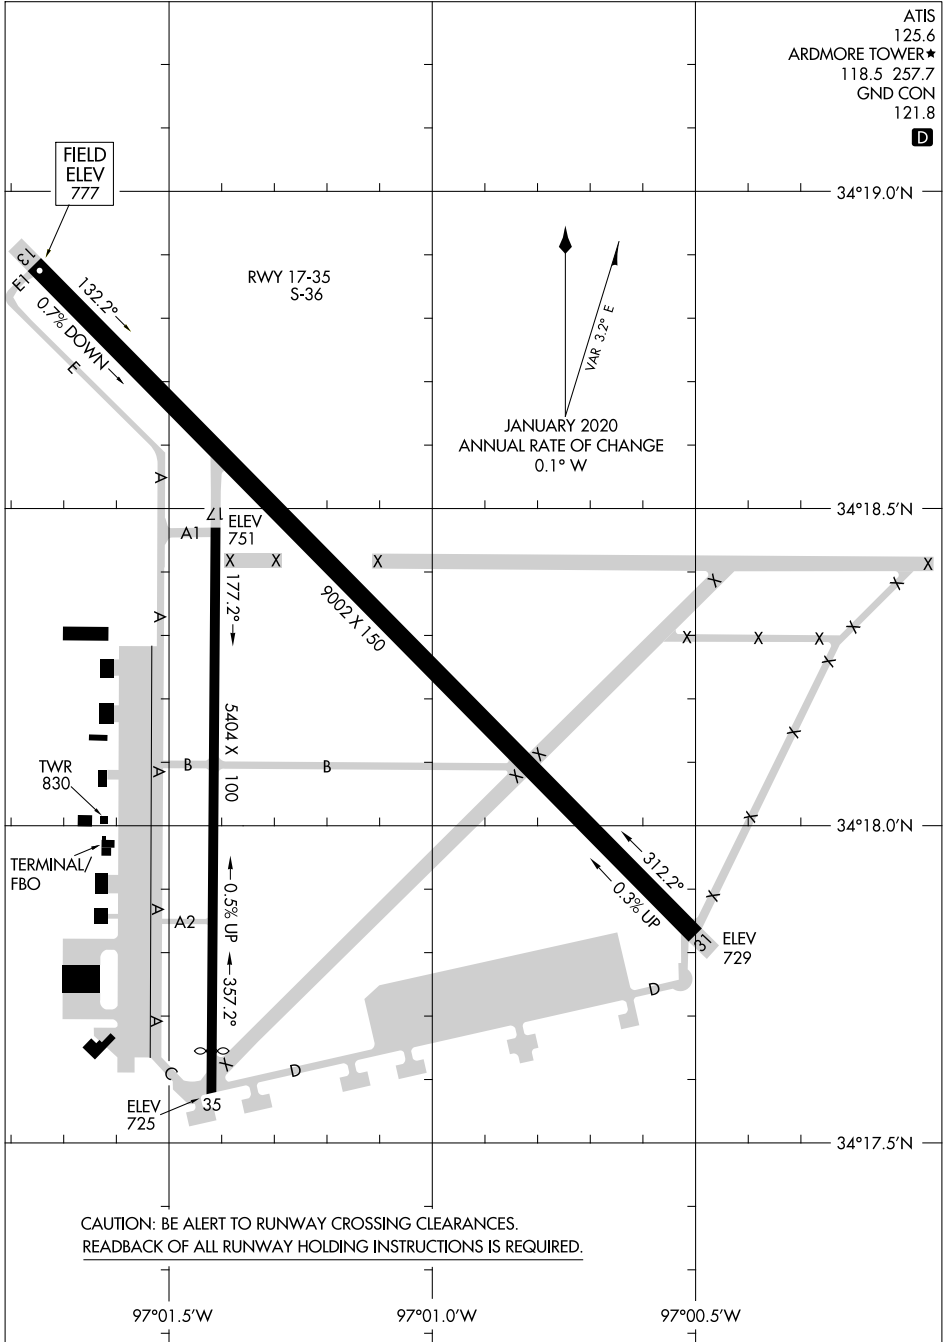

AIRPORT DIAGRAM

AL-22 (FAA)

ARDMORE MUNI (ADM)
ARDMORE, OKLAHOMA

ATIS
125.6
ARDMORE TOWER★
118.5 257.7
GND CON
121.8

CAUTION: BE ALERT TO RUNWAY CROSSING CLEARANCES.
READBACK OF ALL RUNWAY HOLDING INSTRUCTIONS IS REQUIRED.

AIRPORT DIAGRAM

ARDMORE, OKLAHOMA
ARDMORE MUNI (ADM)

SC-1, 26 DEC 2024 to 23 JAN 2025

SC-1, 26 DEC 2024 to 23 JAN 2025