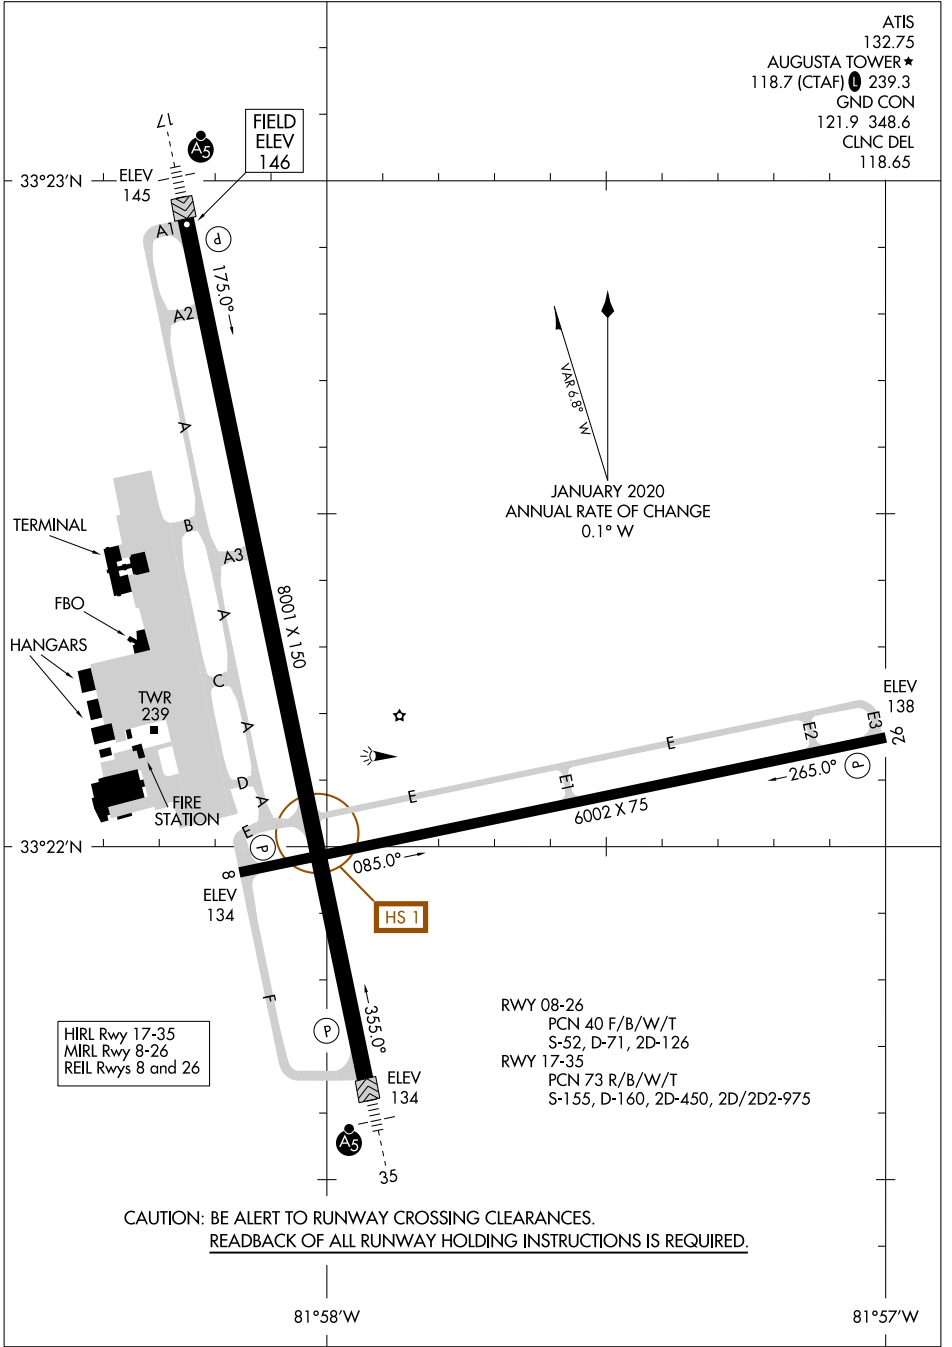

24361

AIRPORT DIAGRAM

AL-27 (FAA)

AUGUSTA RGNL AT BUSH FLD (AGS)
AUGUSTA, GEORGIA

ATIS 132.75
 AUGUSTA TOWER ★ 239.3
 118.7 (CTAF) 239.3
 GND CON 121.9 348.6
 CLNC DEL 118.65

SE-4, 26 DEC 2024 to 23 JAN 2025

SE-4, 26 DEC 2024 to 23 JAN 2025

CAUTION: BE ALERT TO RUNWAY CROSSING CLEARANCES.
READBACK OF ALL RUNWAY HOLDING INSTRUCTIONS IS REQUIRED.