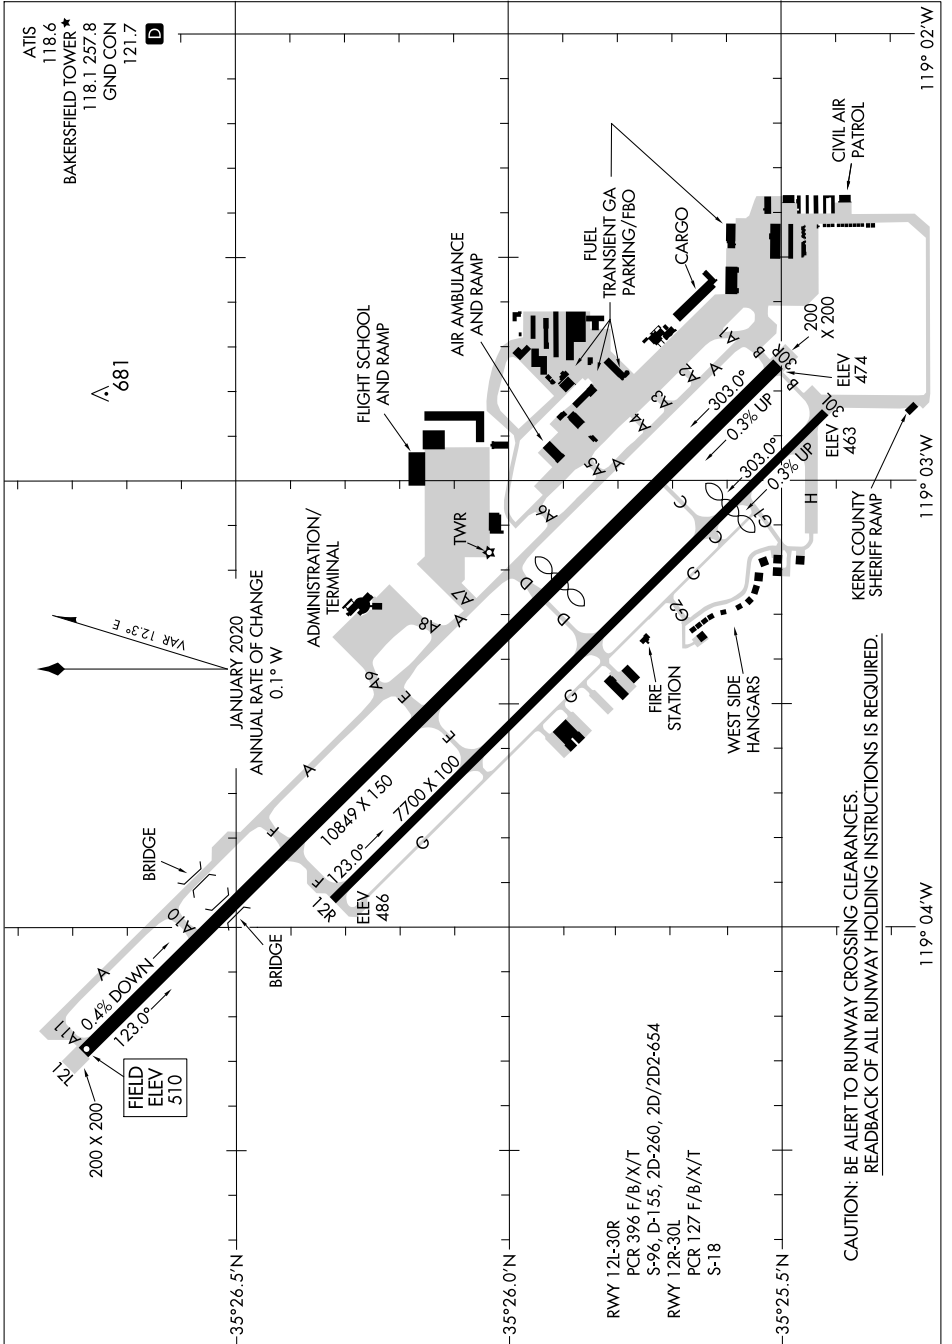

AIRPORT DIAGRAM

AL-36 (FAA)

MEADOWS FLD (BFL)
BAKERSFIELD, CALIFORNIA

SW-3, 26 DEC 2024 to 23 JAN 2025

SW-3, 26 DEC 2024 to 23 JAN 2025

AIRPORT DIAGRAM

BAKERSFIELD, CALIFORNIA
MEADOWS FLD (BFL)