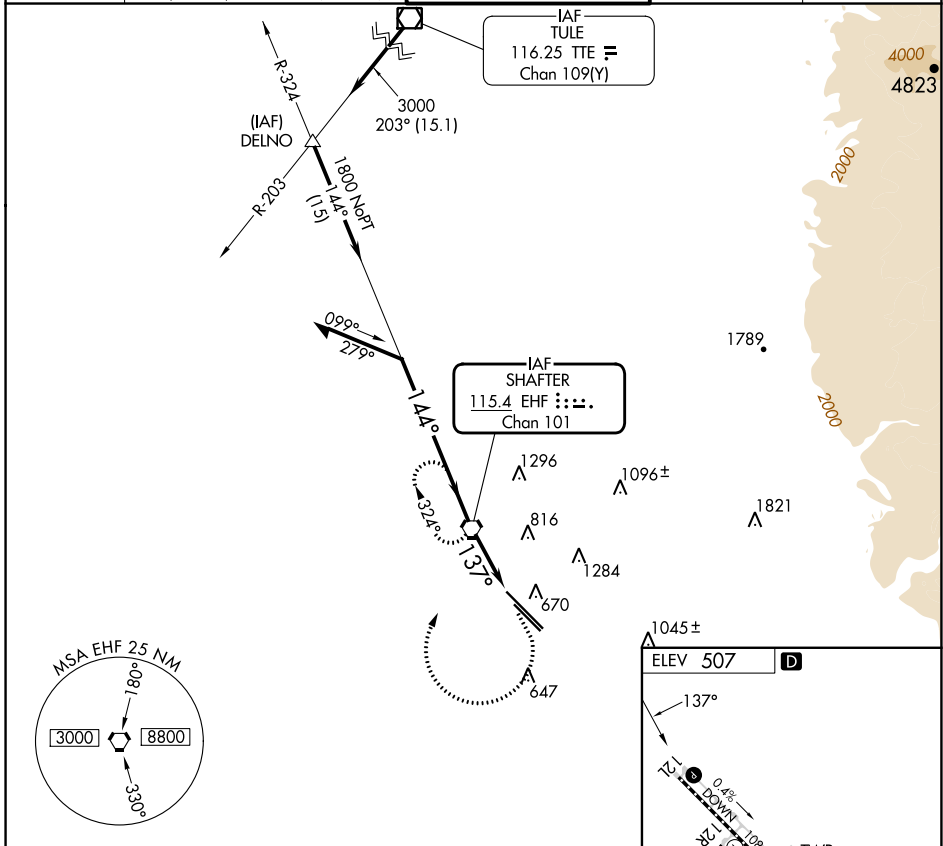

VORTAC EHF 115.4 Chan 101	APP CRS 137°	Rwy Idg TDZE Apt Elev N/A N/A 507
---	------------------------	---

VOR-A
MEADOWS FLD (BFL)

⚠ Circling not authorized northeast of Rwy 12L-30R. MISSED APPROACH: Climb to 1500 then climbing right turn to 3000 direct EHF VORTAC and hold, continue climb-in-hold to 3000.

ATIS 118.6	BAKERSFIELD APP CON* 118.8 284.625 (SOUTH) 118.9 270.3 (NORTH)	BAKERSFIELD TOWER* 118.1 (CTAF) 0 257.8	GND CON 121.7	UNICOM 122.95
----------------------	---	--	-------------------------	-------------------------

SW-3, 26 DEC 2024 to 23 JAN 2025

SW-3, 26 DEC 2024 to 23 JAN 2025

CATEGORY	A	B	C	D	FAF to MAP 2.6 NM					
ⓐ CIRCLING	1000-1	493 (500-1)	1000-1½ 493 (500-1½)	1060-2 553 (600-2)	Knots	60	90	120	150	180
					Min:Sec	2:36	1:44	1:18	1:02	0:52