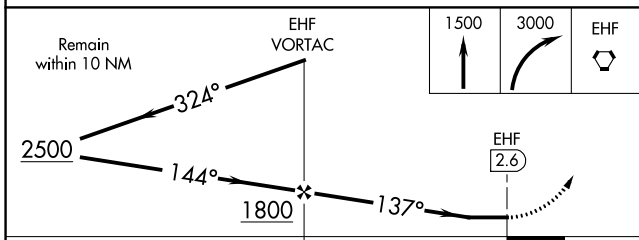

VORTAC EHF 115.4 Chan 101	APP CRS 137°	Rwy Idg TDZE Apt Elev N/A N/A 507
---	------------------------	---

VOR-A
MEADOWS FLD (BFL)

⚠ Circling not authorized northeast of Rwy 12L-30R. MISSED APPROACH: Climb to 1500 then climbing right turn to 3000 direct EHF VORTAC and hold, continue climb-in-hold to 3000.

SW-3, 26 DEC 2024 to 23 JAN 2025

SW-3, 26 DEC 2024 to 23 JAN 2025

CATEGORY	A	B	C	D	FAF to MAP 2.6 NM					
ⓐ CIRCLING	1000-1	493 (500-1)	1000-1½ 493 (500-1½)	1060-2 553 (600-2)	Knots	60	90	120	150	180
					Min:Sec	2:36	1:44	1:18	1:02	0:52