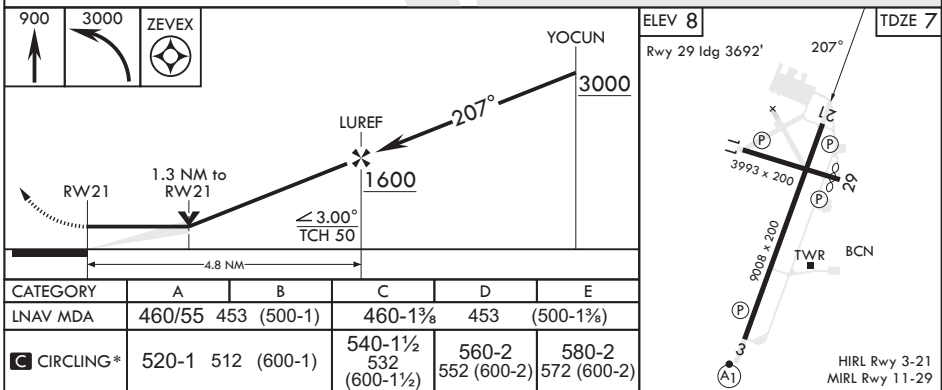

COCOA BEACH, FLORIDA

RNAV (GPS) RWY 21

APCH CRS 207°	Rwy Idg 9008
	TDZE 7
	Arprt Elev 8

(USAF)

PATRICK SFB (KCOF)

RNP APCH-GPS	MISSED APPROACH: Climb to 900 then climbing left turn to 3000 direct ZEVEX and hold.
--------------	--

ATIS* 119.175 273.5	ORLANDO APP CON/DEP CON* 132.65 281.425	TOWER* 133.75 269.375	GND CON* 124.35 335.8	CLNC DEL* 118.4 289.4
-------------------------------	---	---------------------------------	---------------------------------	---------------------------------

EMERG SAFE ALT 100 NM 3000

COCOA BEACH, FLORIDA

28°14'N - 80°37'W

PATRICK SFB (KCOF)

Amdt 1 02NOV23

RNAV (GPS) RWY 21

SE-3, 26 DEC 2024 to 23 JAN 2025

SE-3, 26 DEC 2024 to 23 JAN 2025