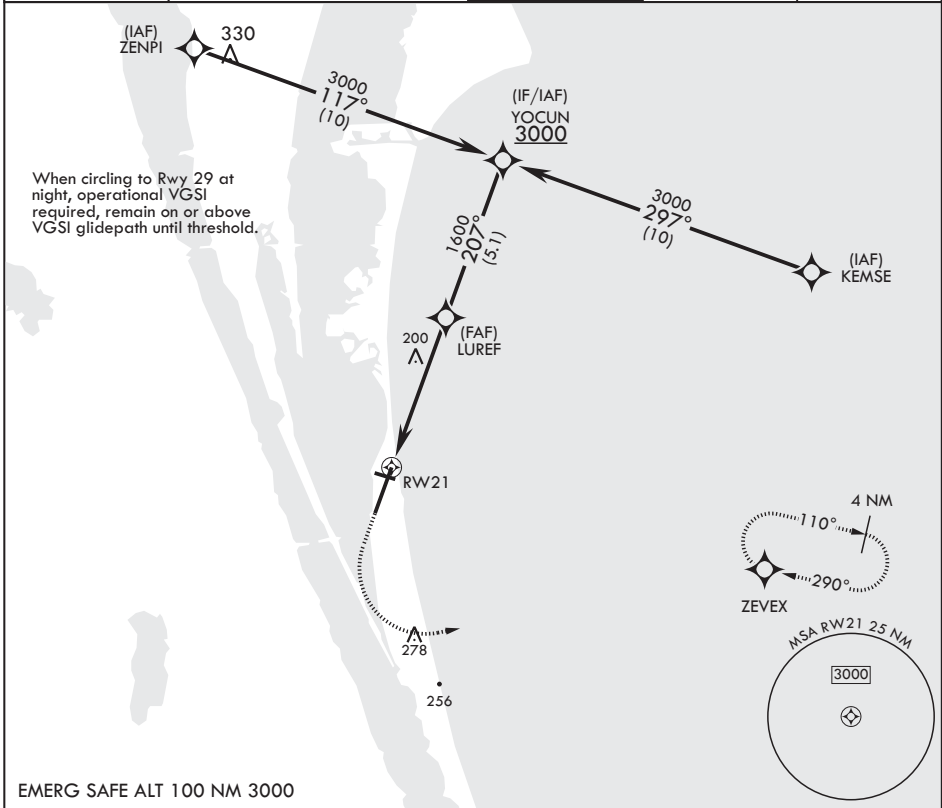

COCOA BEACH, FLORIDA

RNAV (GPS) RWY 21

APCH CRS 207°	Rwy Idg 9008
	TDZE 7
	Arprt Elev 8

(USAF)

PATRICK SFB (KCOF)

RNP APCH-GPS	MISSED APPROACH: Climb to 900 then climbing left turn to 3000 direct ZEVEX and hold.
--------------	--

EMERG SAFE ALT 100 NM 3000

COCOA BEACH, FLORIDA

28°14'N - 80°37'W

PATRICK SFB (KCOF)

Amdt 1 02NOV23

RNAV (GPS) RWY 21

SE-3, 26 DEC 2024 to 23 JAN 2025

SE-3, 26 DEC 2024 to 23 JAN 2025