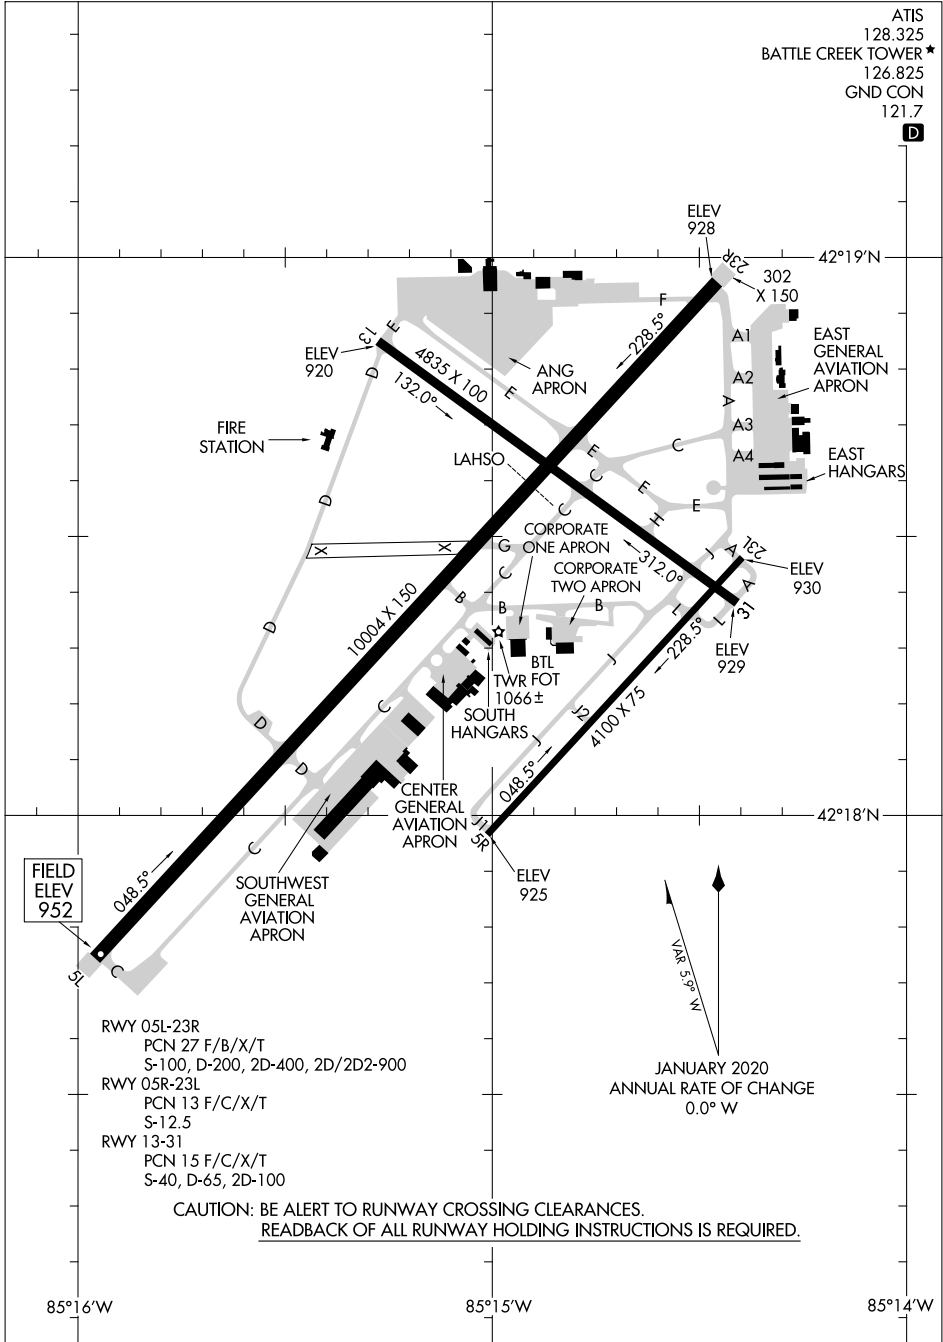

AIRPORT DIAGRAM

BATTLE CREEK EXEC AT KELLOGG FLD (BTL)

AL-41 (FAA)

BATTLE CREEK, MICHIGAN

ATIS 128.325
 BATTLE CREEK TOWER* 126.825
 GND CON 121.7
D

EC-1, 26 DEC 2024 to 23 JAN 2025

EC-1, 26 DEC 2024 to 23 JAN 2025

AIRPORT DIAGRAM

BATTLE CREEK, MICHIGAN

BATTLE CREEK EXEC AT KELLOGG FLD (BTL)