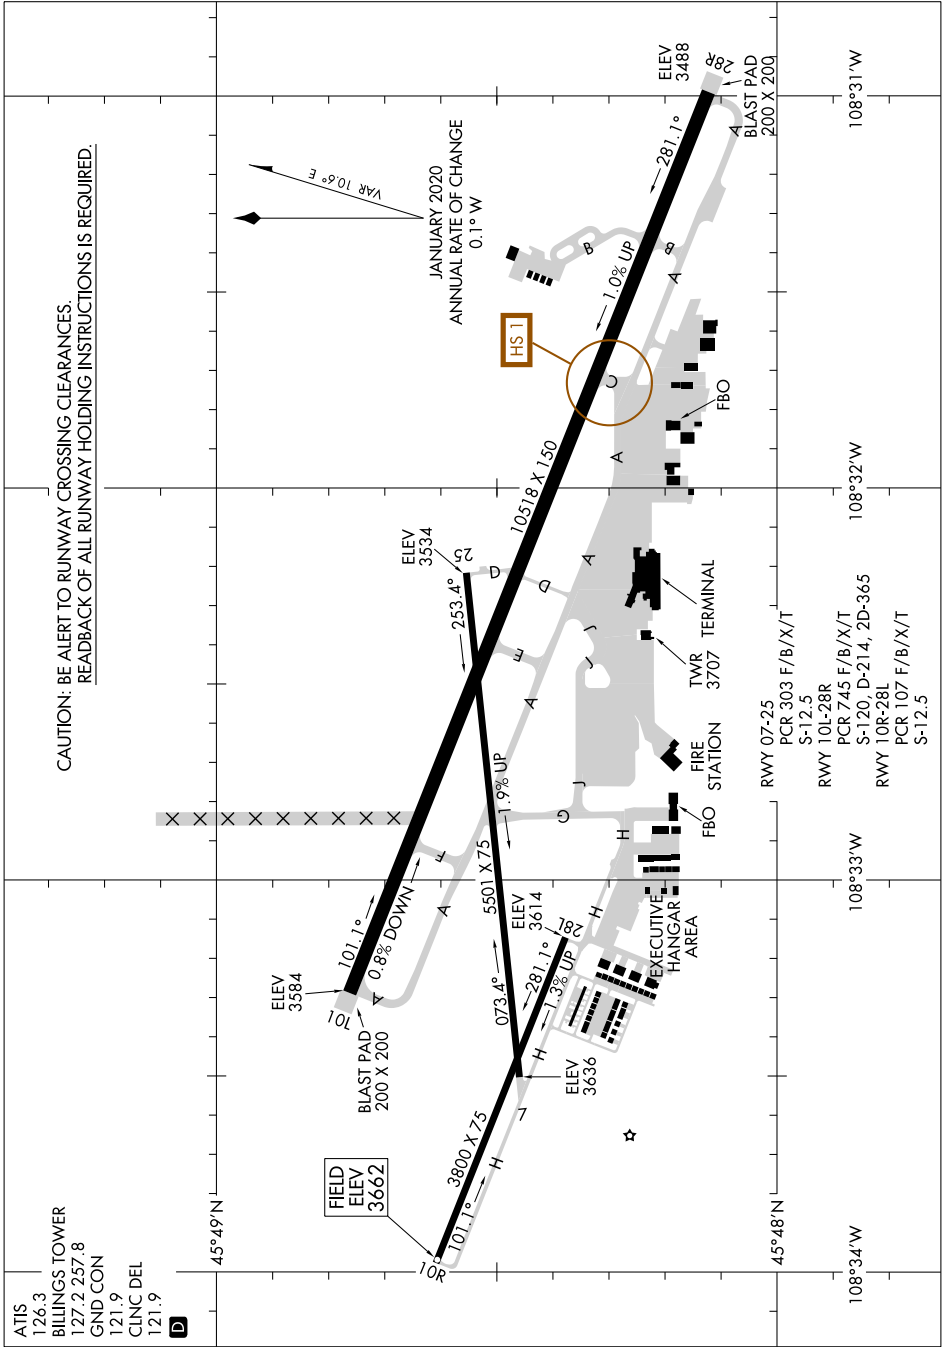

AIRPORT DIAGRAM

AL-48 (FAA)

BILLINGS LOGAN INTL (BIL)

BILLINGS, MONTANA

NW-1, 26 DEC 2024 to 23 JAN 2025

CAUTION: BE ALERT TO RUNWAY CROSSING CLEARANCES.
READBACK OF ALL RUNWAY HOLDING INSTRUCTIONS IS REQUIRED.

HS 1

ATIS 126.3
 BILLINGS TOWER 127.2 257.8
 GND CON 121.9
 CLNC DEL 121.9

AIRPORT DIAGRAM

BILLINGS, MONTANA

BILLINGS LOGAN INTL (BIL)

NW-1, 26 DEC 2024 to 23 JAN 2025