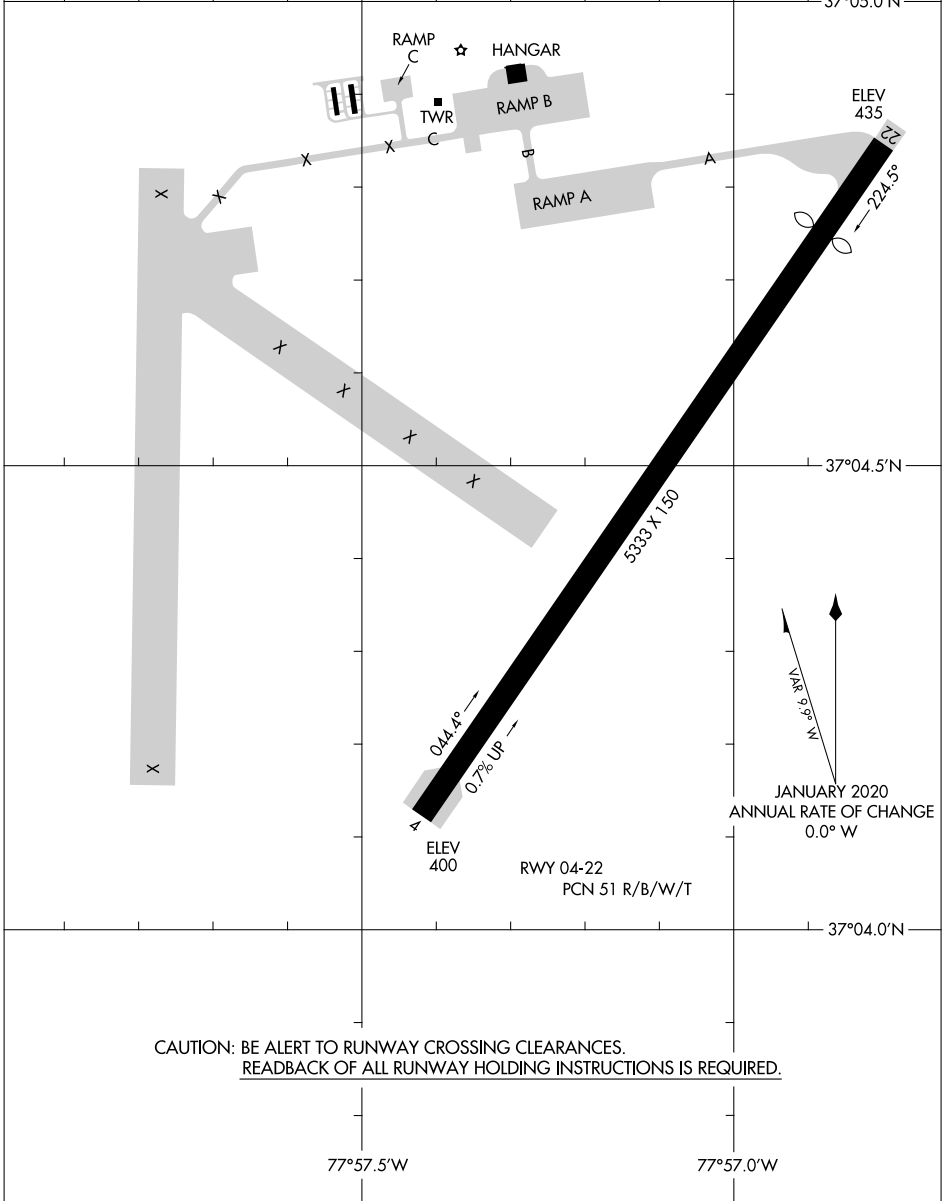

24193

AIRPORT DIAGRAM

ALLAN C PERKINSON/BLACKSTONE AAF (BKT)
AL-52 (FAA) BLACKSTONE, VIRGINIA

ATIS
119.225
BLACKSTONE TOWER ★
134.7 292.7
GND CON
127.625

FIELD
ELEV
437

NE-3, 26 DEC 2024 to 23 JAN 2025

NE-3, 26 DEC 2024 to 23 JAN 2025

AIRPORT DIAGRAM

24193

BLACKSTONE, VIRGINIA
ALLAN C PERKINSON/BLACKSTONE AAF (BKT)