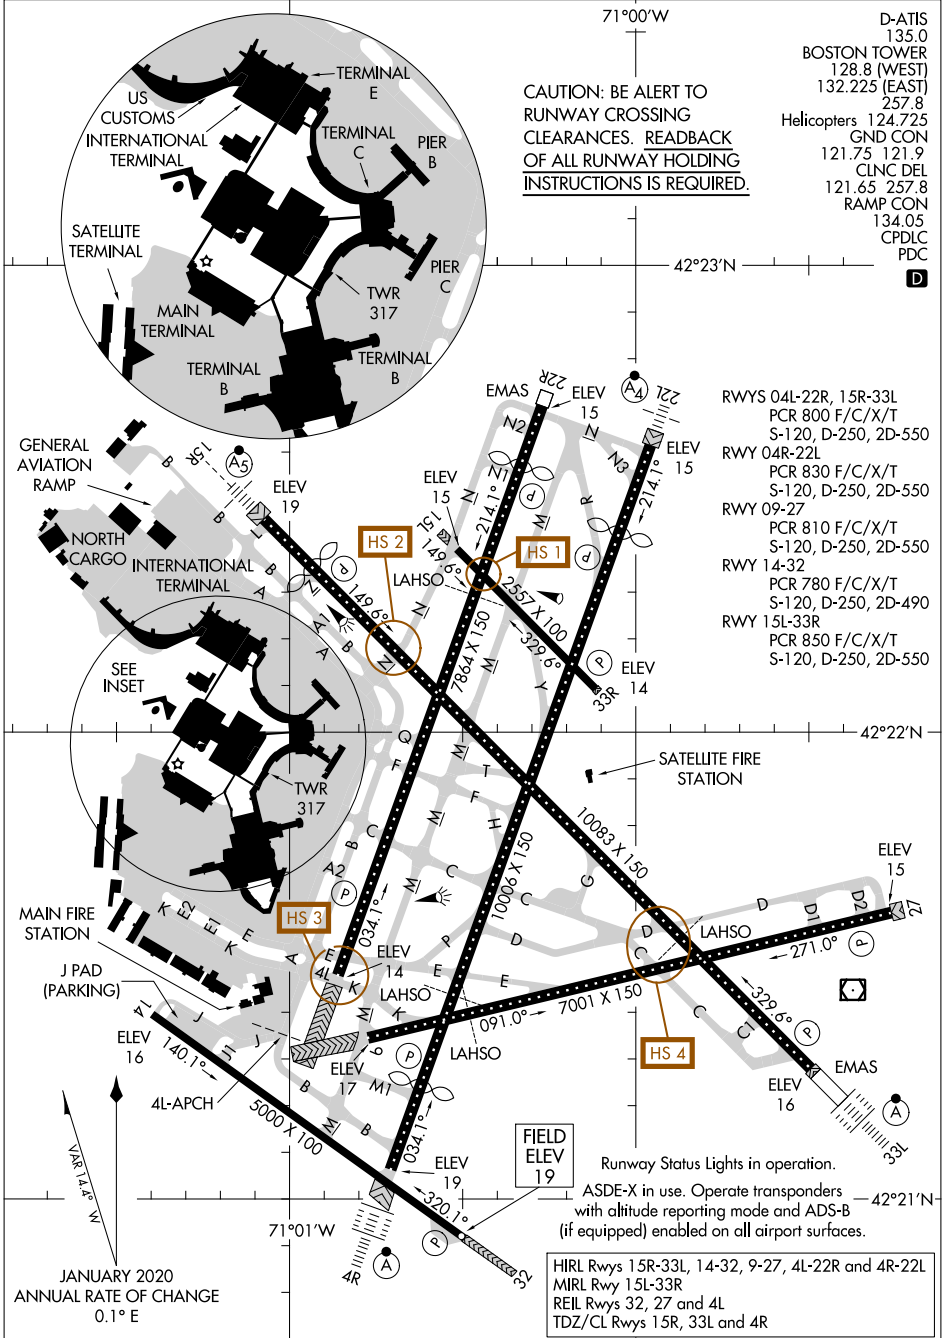

24361

AIRPORT DIAGRAM

GENERAL EDWARD LAWRENCE LOGAN INTL (BOS)
AL-58 (FAA) BOSTON, MASSACHUSETTS

NE-1, 26 DEC 2024 to 23 JAN 2025

NE-1, 26 DEC 2024 to 23 JAN 2025

AIRPORT DIAGRAM

24361

BOSTON, MASSACHUSETTS
GENERAL EDWARD LAWRENCE LOGAN INTL (BOS)