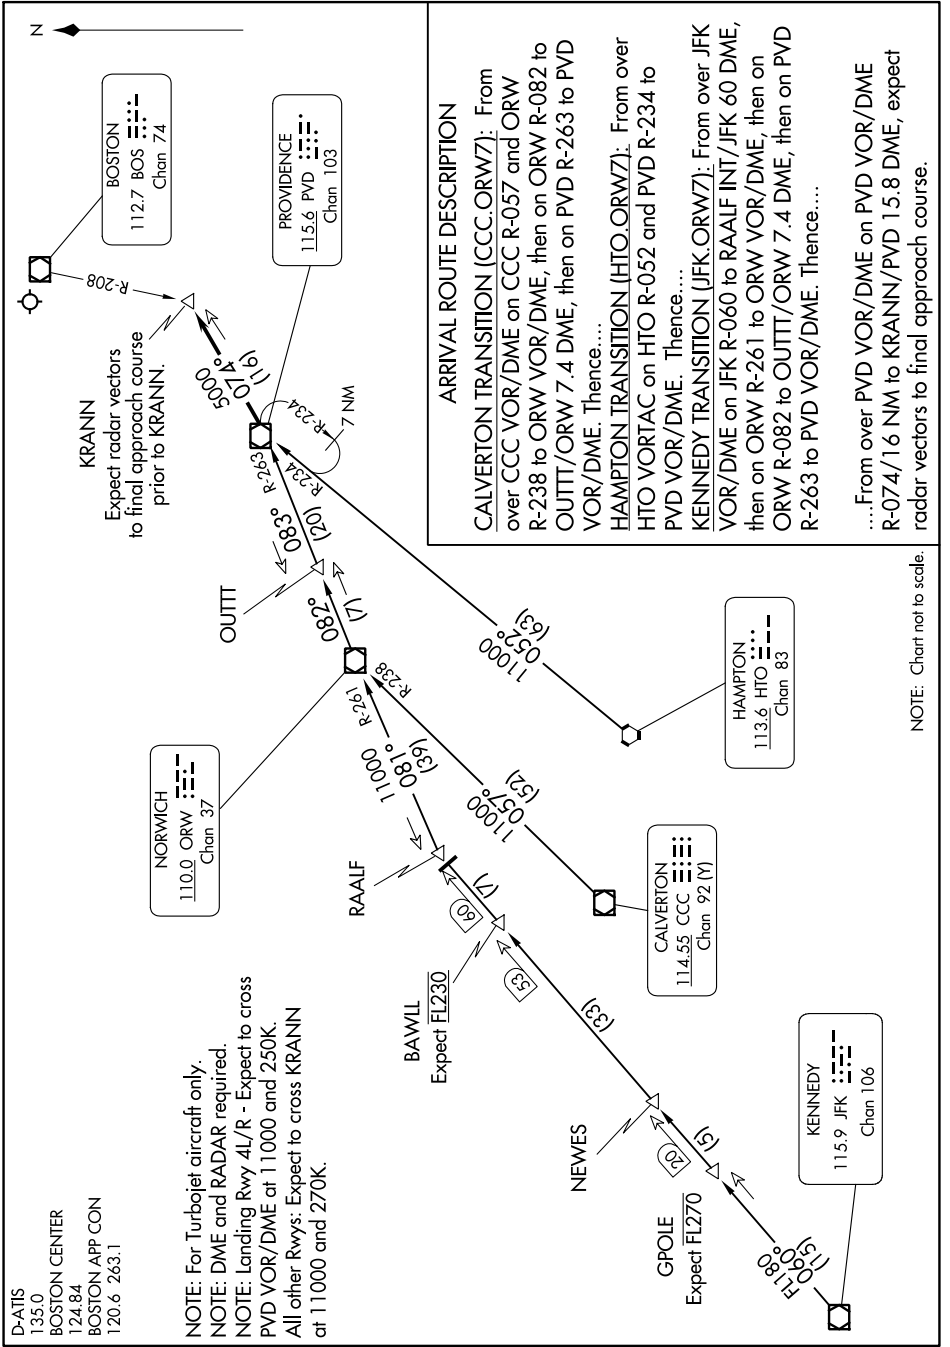

NORWICH SEVEN ARRIVAL

NE-1, 26 DEC 2024 to 23 JAN 2025

NORWICH SEVEN ARRIVAL

NE-1, 26 DEC 2024 to 23 JAN 2025