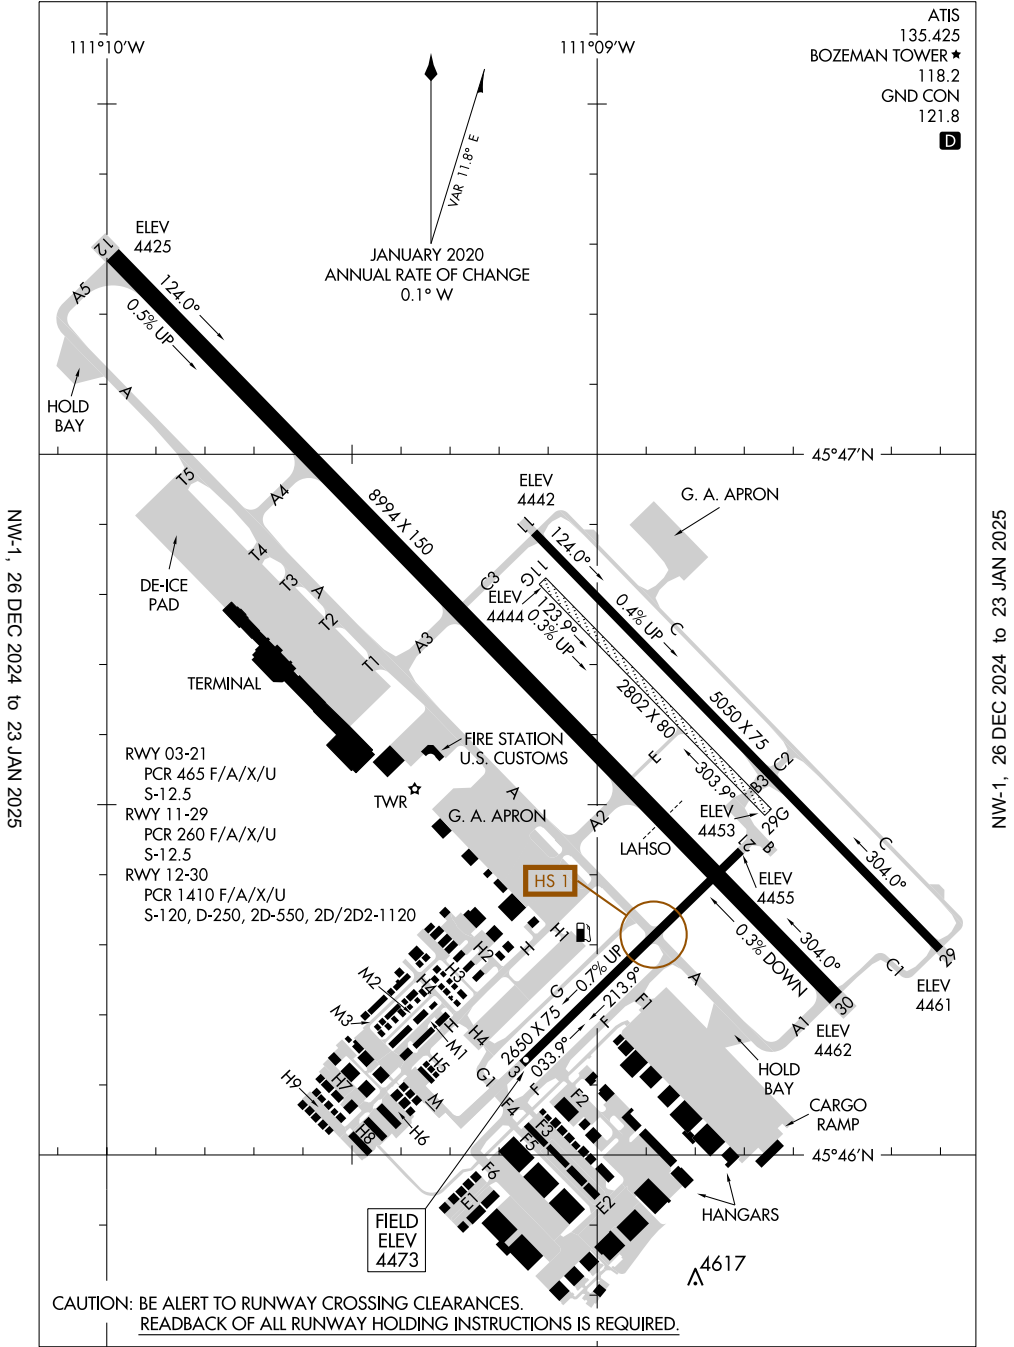

24361

AIRPORT DIAGRAM

BOZEMAN YELLOWSTONE INTL (BZN)

BOZEMAN, MONTANA

AL-59 (FAA)

ATIS 135.425
 BOZEMAN TOWER ★ 118.2
 GND CON 121.8
D

NW-1, 26 DEC 2024 to 23 JAN 2025

NW-1, 26 DEC 2024 to 23 JAN 2025

AIRPORT DIAGRAM

24361

BOZEMAN YELLOWSTONE INTL (BZN)

BOZEMAN, MONTANA