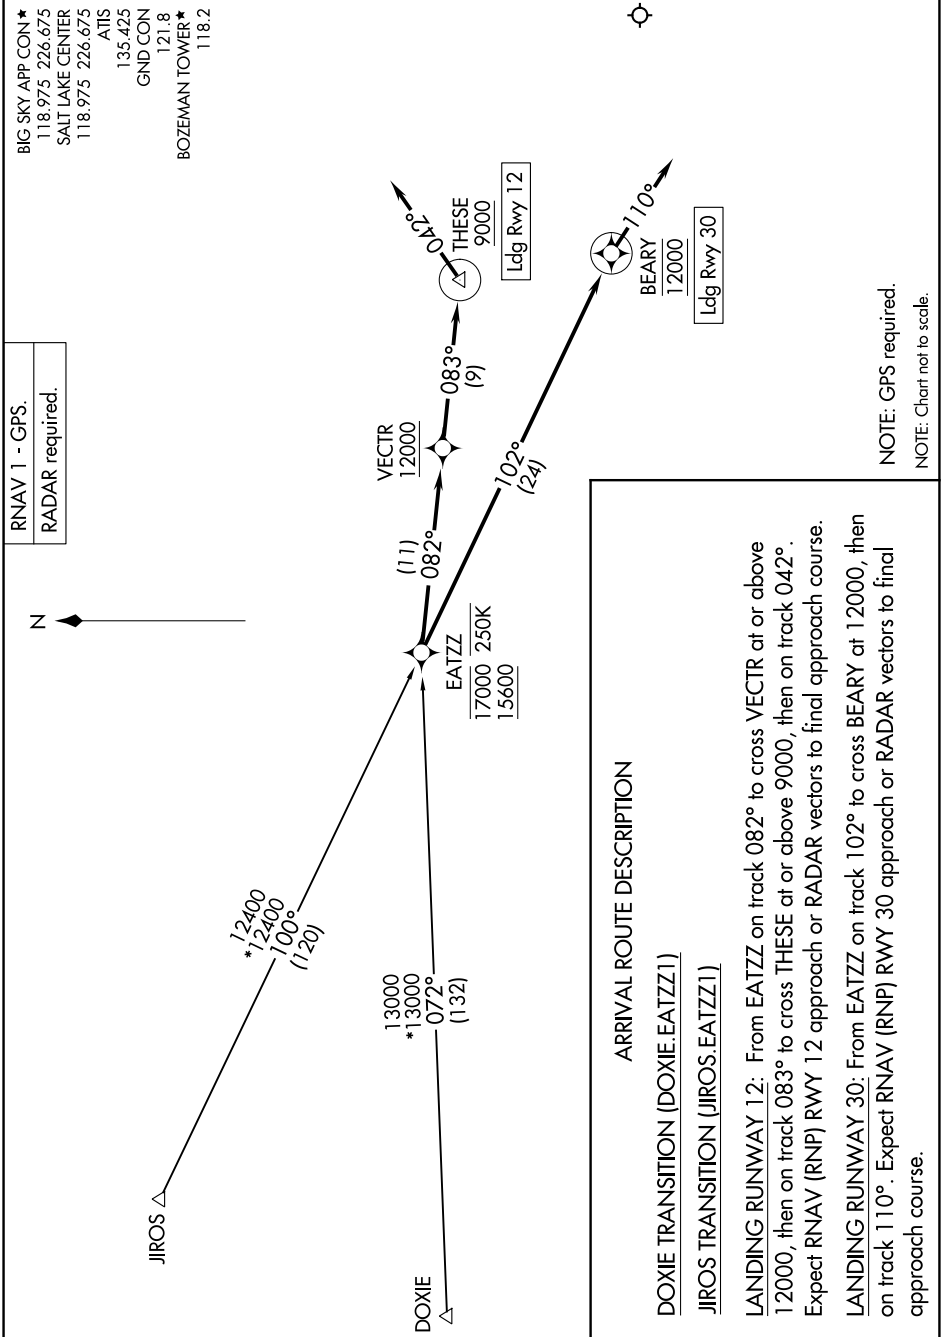

EATZZ ONE ARRIVAL (RNAV)

NW-1, 26 DEC 2024 to 23 JAN 2025

NW-1, 26 DEC 2024 to 23 JAN 2025