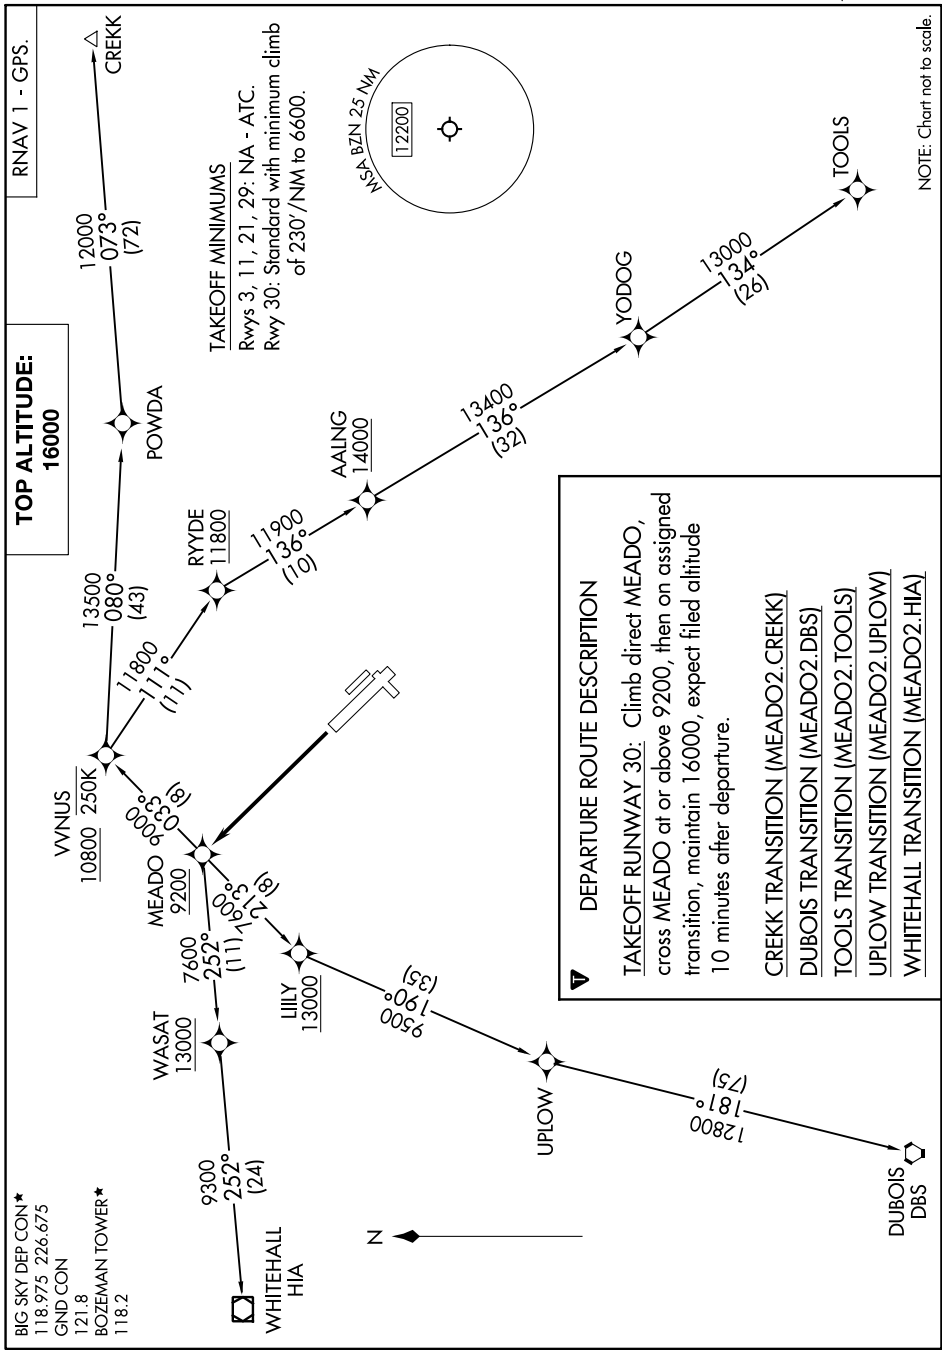

(MEADO2.MEADO) 24361

MEADO TWO DEPARTURE (RNAV)

AL-59 (FAA)

BOZEMAN YELLOWSTONE INTL (BZN)

BOZEMAN, MONTANA

NW-1, 26 DEC 2024 to 23 JAN 2025

MEADO TWO DEPARTURE (RNAV)

(MEADO2.MEADO) 26DEC24

BOZEMAN, MONTANA

BOZEMAN YELLOWSTONE INTL (BZN)

NW-1, 26 DEC 2024 to 23 JAN 2025