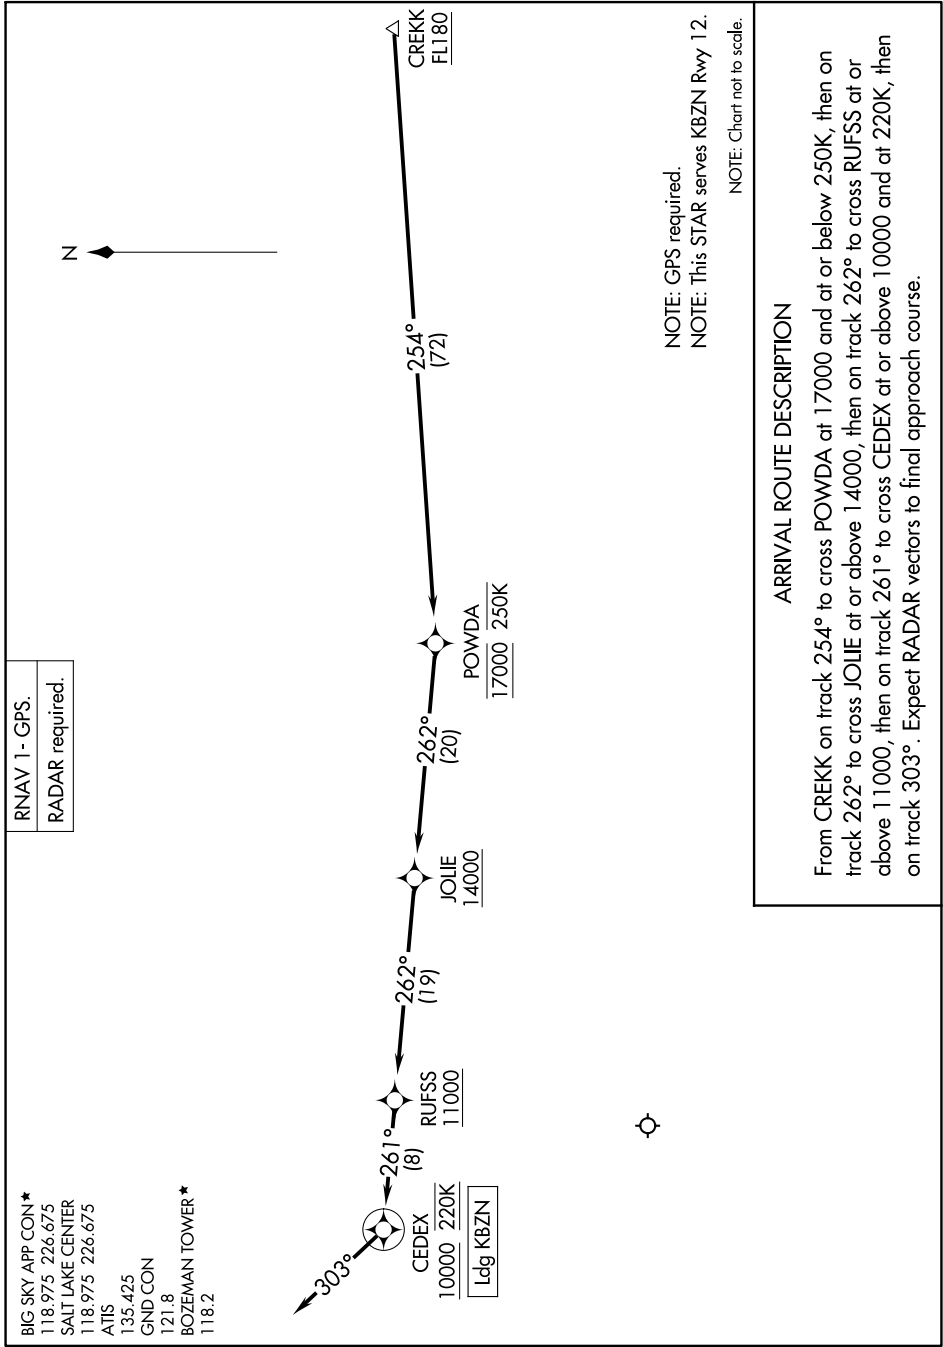

NW-1, 26 DEC 2024 to 23 JAN 2025

BIG SKY APP CON\*  
 118.975 226.675  
 SALT LAKE CENTER  
 118.975 226.675  
 ATIS  
 135.425  
 GND CON  
 121.8  
 BOZEMAN TOWER\*  
 118.2

NW-1, 26 DEC 2024 to 23 JAN 2025

NOTE: GPS required.  
 NOTE: This STAR serves KBZN Rwy 12.  
 NOTE: Chart not to scale.