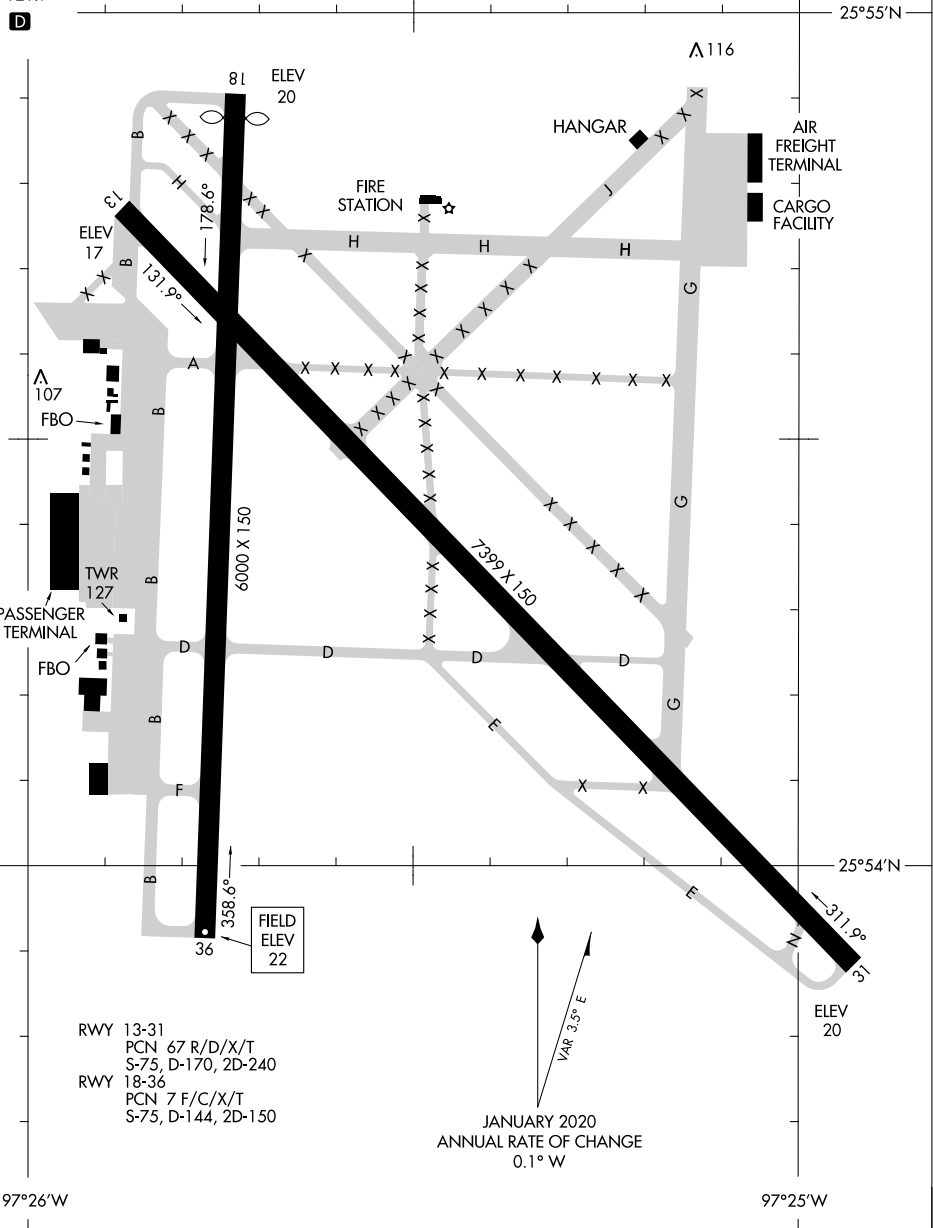

22139

AIRPORT DIAGRAM

BROWNSVILLE/SOUTH PADRE ISLAND INTL (BRO)
AL-61 (FAA)
BROWNSVILLE, TEXAS

ATIS
128.55
BROWNSVILLE TOWER★
118.9 239.3
GND CON
121.9

CAUTION: BE ALERT TO RUNWAY CROSSING CLEARANCES.
READBCK OF ALL RUNWAY HOLDING INSTRUCTIONS IS REQUIRED.

SC-3, 26 DEC 2024 to 23 JAN 2025

SC-3, 26 DEC 2024 to 23 JAN 2025

AIRPORT DIAGRAM

22139

BROWNSVILLE, TEXAS
BROWNSVILLE/SOUTH PADRE ISLAND INTL (BRO)