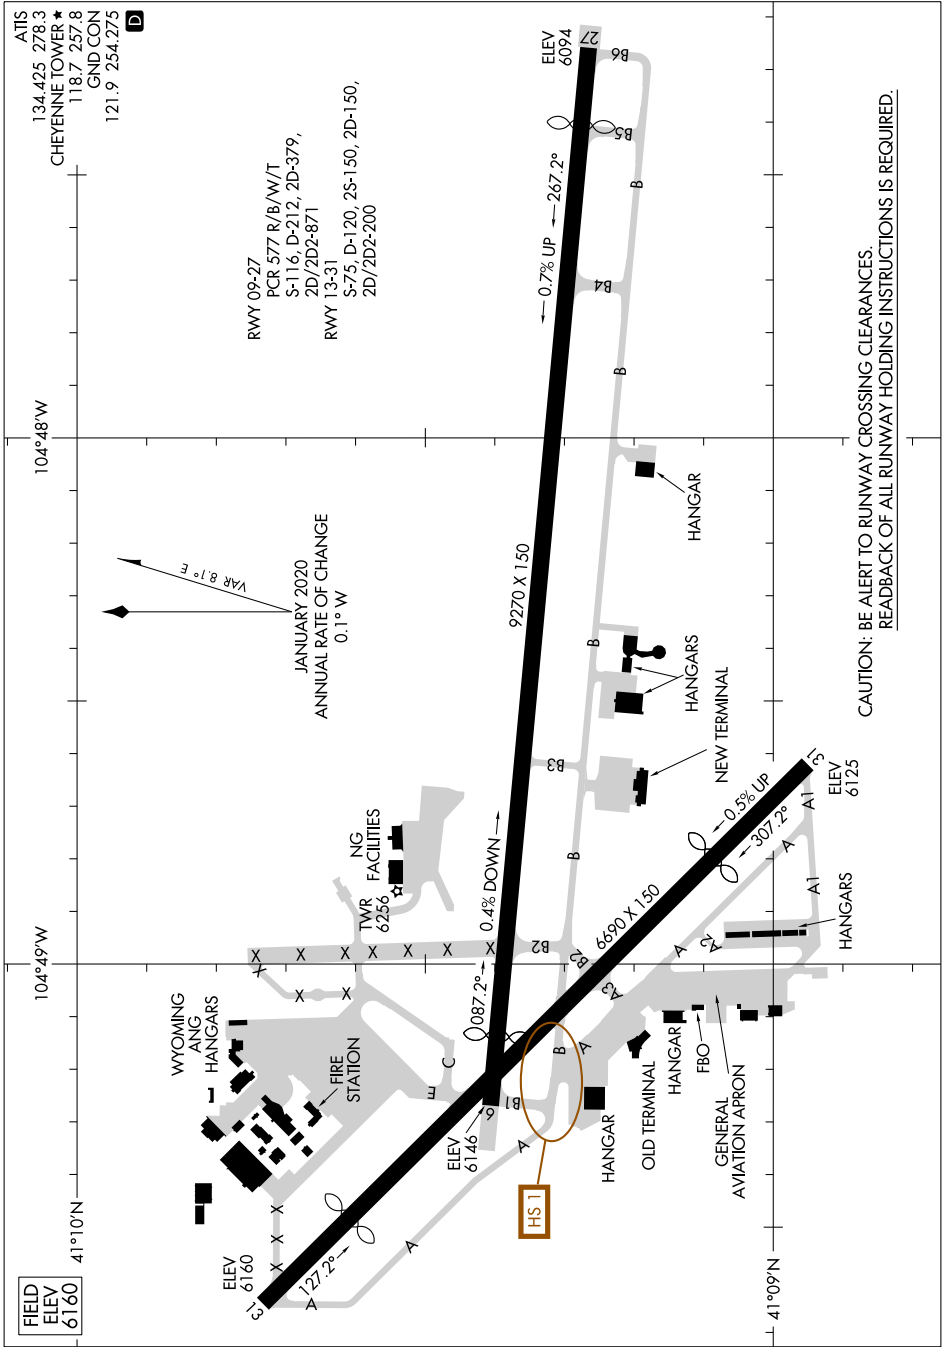

AIRPORT DIAGRAM

CHEYENNE RGNL/JERRY OLSON FLD (CYS)
AL-80 (FAA) CHEYENNE, WYOMING

NW-1, 26 DEC 2024 to 23 JAN 2025

NW-1, 26 DEC 2024 to 23 JAN 2025

AIRPORT DIAGRAM

CHEYENNE, WYOMING
CHEYENNE RGNL/JERRY OLSON FLD (CYS)