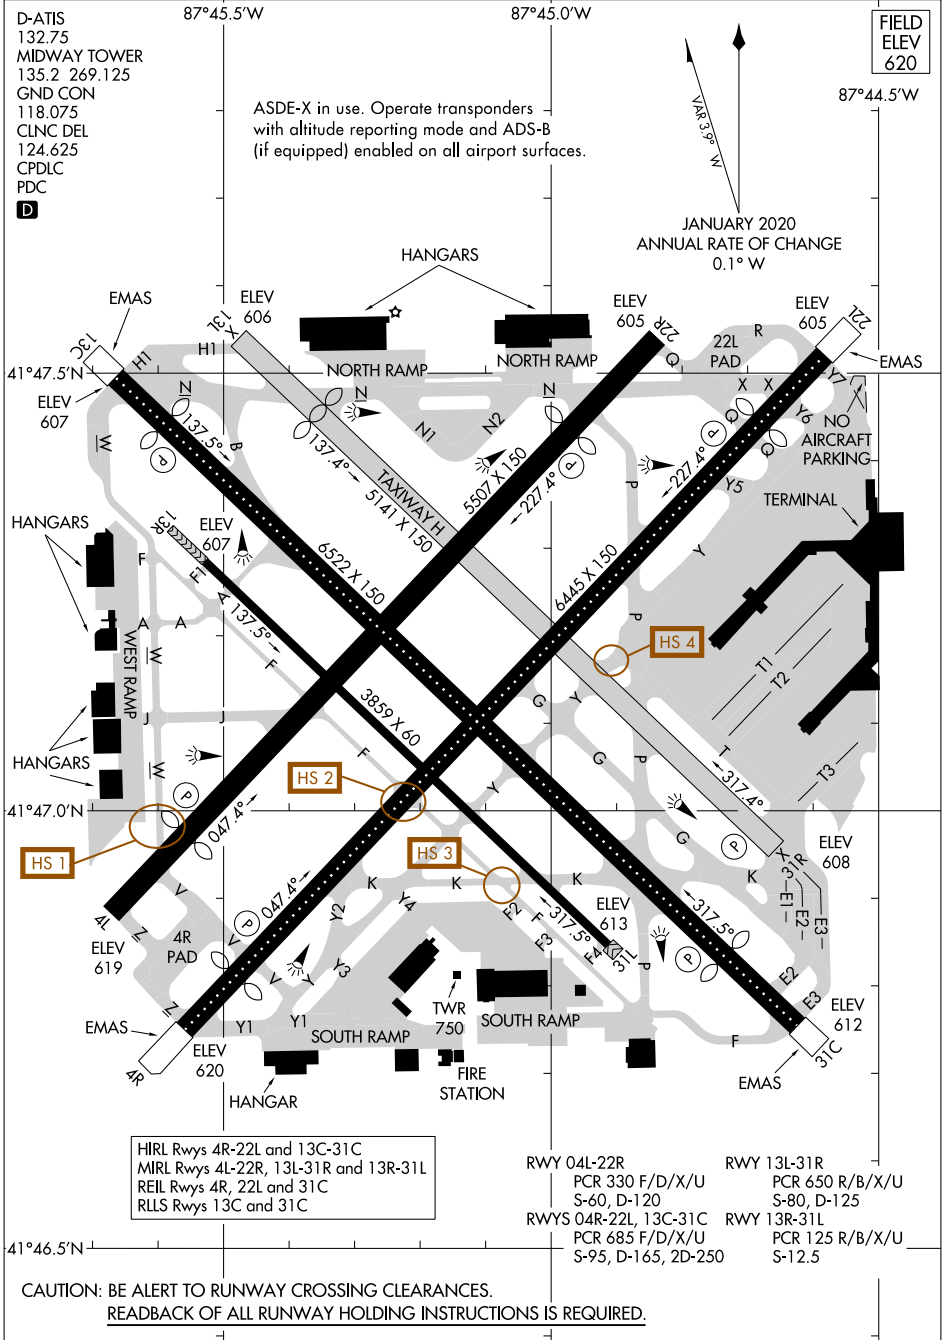

# AIRPORT DIAGRAM

AL-81 (FAA)

CHICAGO MIDWAY INTL (MDW)  
CHICAGO, ILLINOIS

EC-3, 26 DEC 2024 to 23 JAN 2025

EC-3, 26 DEC 2024 to 23 JAN 2025

# AIRPORT DIAGRAM

CHICAGO, ILLINOIS  
CHICAGO MIDWAY INTL (MDW)