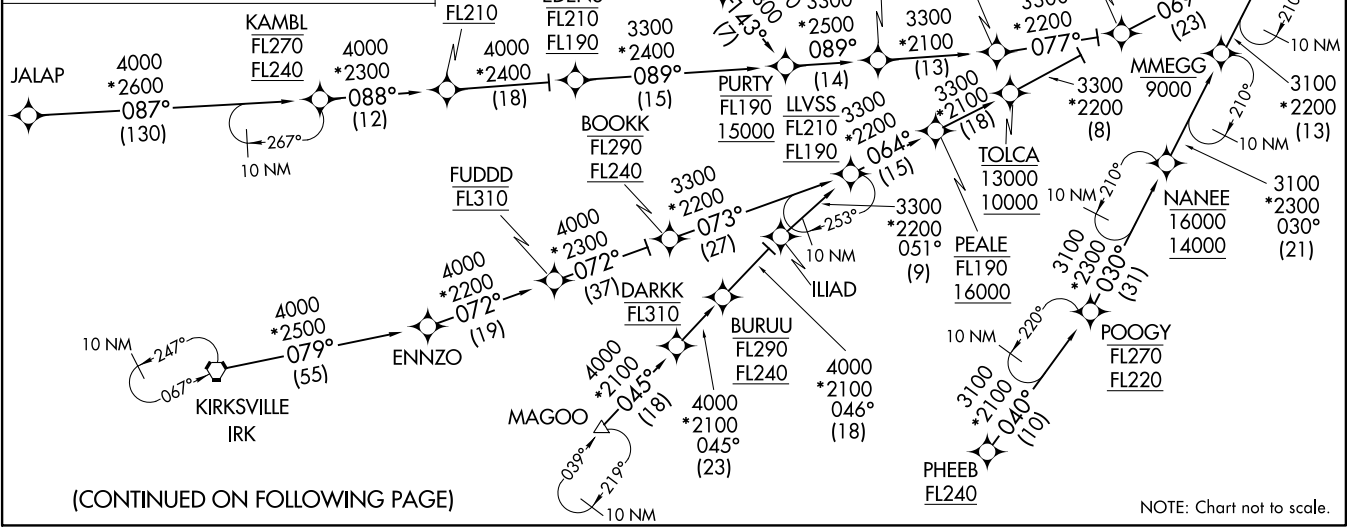

ENDEE SIX ARRIVAL (RNAV) Transition Routes
(ENDEE. ENDEE6) 31DEC20

- CHUMP TRANSITION (CHUMP.ENDEE6)
- DARKK TRANSITION (DARKK.ENDEE6)
- EDENS TRANSITION (EDENS.ENDEE6)
- FUDD TRANSITION (FUDD.ENDEE6)
- JALAP TRANSITION (JALAP.ENDEE6)
- KAMBL TRANSITION (KAMBL.ENDEE6)
- KIRKSVILLE TRANSITION (IRK.ENDEE6)
- LLVSS TRANSITION (LLVSS.ENDEE6)
- MAGOO TRANSITION (MAGOO.ENDEE6)
- NANEE TRANSITION (NANEE.ENDEE6)
- OHHMY TRANSITION (OHHMY.ENDEE6)
- PHEEB TRANSITION (PHEEB.ENDEE6)
- POOGY TRANSITION (POOGY.ENDEE6)
- UGGLY TRANSITION (UGGLY.ENDEE6)

See following page for Arrival Routes.
ENDEE
 7000 250K
 6000

(ENDEE. ENDEE6) 20366
 AL-81 (FAA)
 CHICAGO MIDWAY INTL (MDW)
 CHICAGO, ILLINOIS

CHICAGO, ILLINOIS
 CHICAGO MIDWAY INTL (MDW)

(CONTINUED ON FOLLOWING PAGE)

NOTE: RADAR required.
 NOTE: RNAV 1.
 NOTE: DME/DME/IRU or GPS required.

ARRIVAL ROUTE DESCRIPTION

From ENDEE on track 055° to cross STKNY at 6000.

LANDING RWY 4R: From STKNY on track 077° to cross ALQUE at 6000, then on track 047°.

to TUURN, then on track 090° to WADLL, then on track 095°. Expect RADAR vectors to final approach course.

LANDING RWY 31C: From STKNY on track 087° to WNNRS, then on track 087° to GAGGA, then on track 091°.