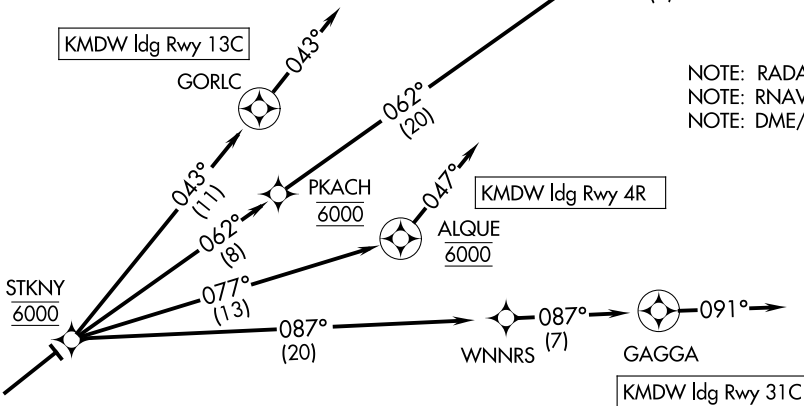

See following page for Arrival Routes.
ENDEE
 7000 250K
 6000

(ENDEE. ENDEE6) 20366
 AL-81 (FAA)
 CHICAGO MIDWAY INTL (MDW)
 CHICAGO, ILLINOIS

CHICAGO, ILLINOIS
 CHICAGO MIDWAY INTL (MDW)

(CONTINUED ON FOLLOWING PAGE)

NOTE: Chart not to scale.

ENDEE SIX ARRIVAL (RNAV) Arrival Routes
 (ENDEE, ENDEE6) 31 DEC 20

CHICAGO, ILLINOIS
 CHICAGO MIDWAY INTL (MDW)

D-ATIS
 132.75
 CHICAGO APP CON
 128.2 353.875

ENDEE
 7000 250K
 6000

NOTE: RADAR required.
 NOTE: RNAV 1.
 NOTE: DME/DME/IRU or GPS required.

ARRIVAL ROUTE DESCRIPTION

From ENDEE on track 055° to cross STKNY at 6000.

LANDING RWY 4R: From STKNY on track 077° to cross ALQUE at 6000, then on track 047°.

to TUURN, then on track 090° to WADLL, then on track 095°. Expect RADAR vectors to final approach course.

LANDING RWY 31C: From STKNY on track 087° to WNNRS, then on track 087° to GAGGA, then on track 091°.