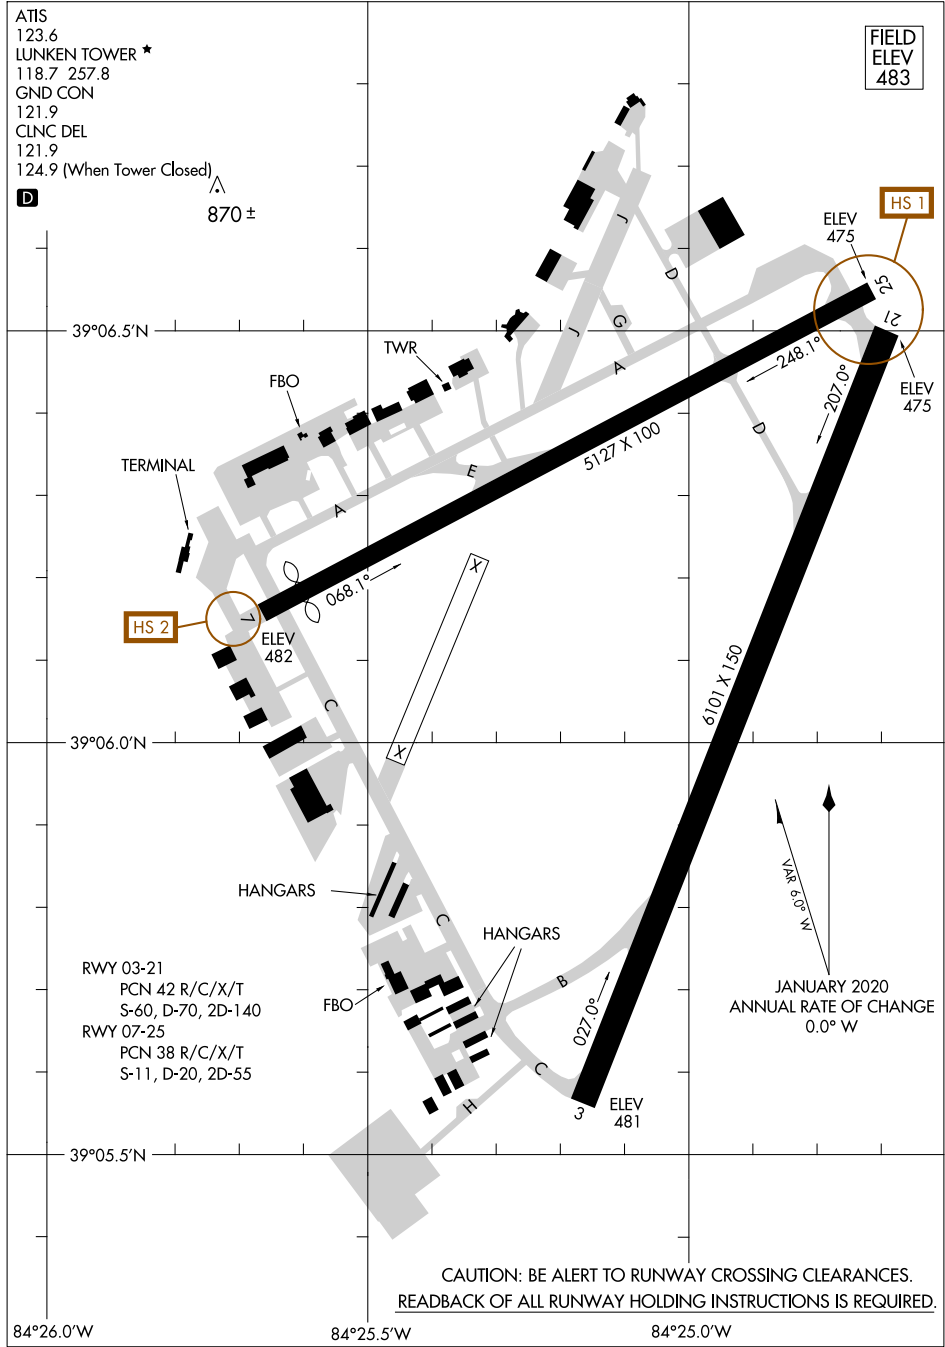

24193

AIRPORT DIAGRAM

AL-83 (FAA)

CINCINNATI MUNI/LUNKEN FLD (LUK)
CINCINNATI, OHIO

EC-2, 26 DEC 2024 to 23 JAN 2025

EC-2, 26 DEC 2024 to 23 JAN 2025

AIRPORT DIAGRAM

24193