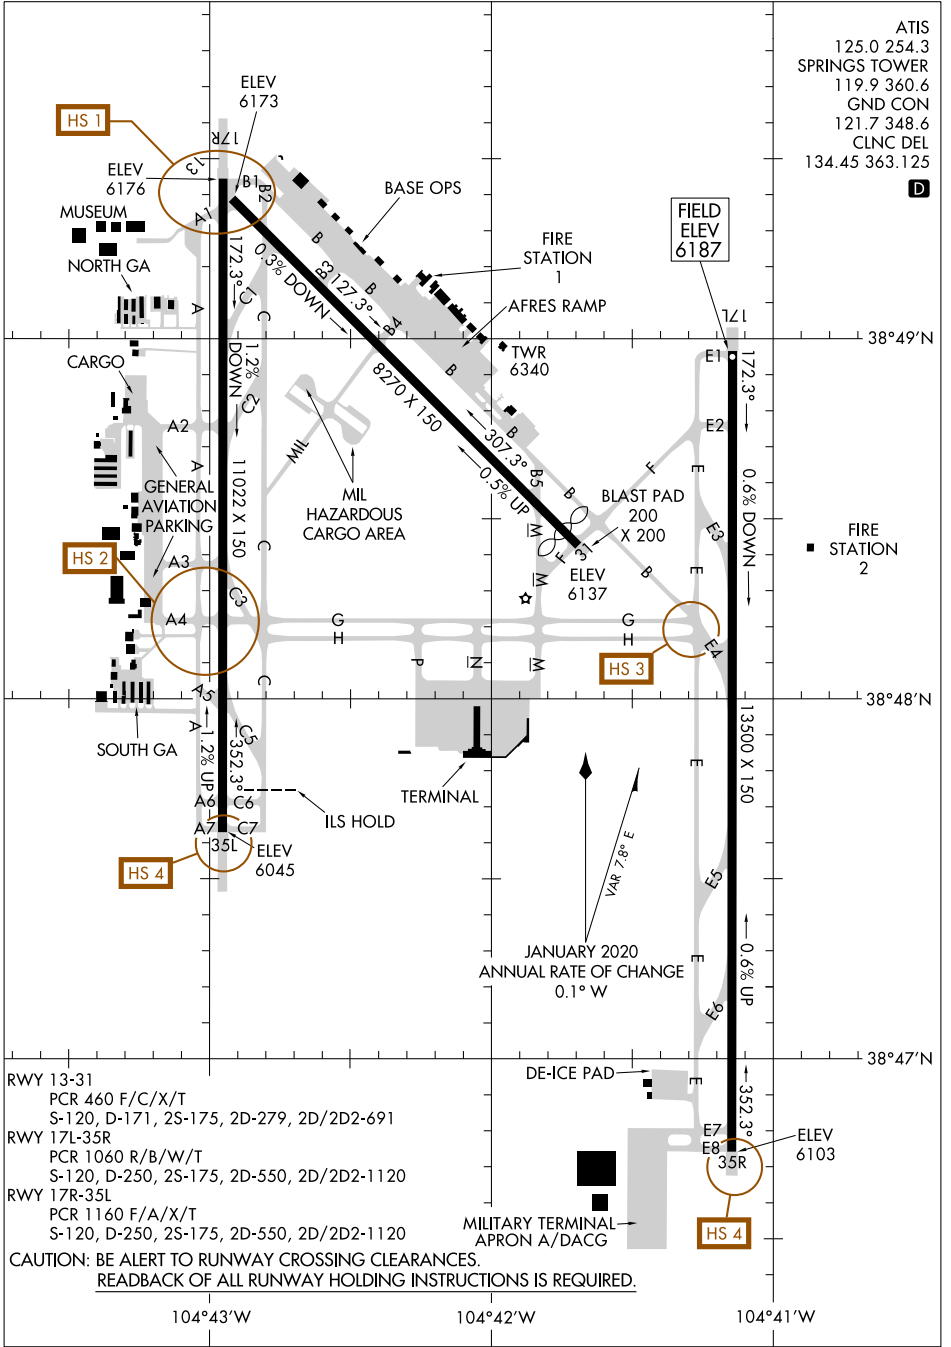

AIRPORT DIAGRAM

AL-87 (FAA)

CITY OF COLORADO SPRINGS MUNI (COS)

COLORADO SPRINGS, COLORADO

SW-1, 26 DEC 2024 to 23 JAN 2025

SW-1, 26 DEC 2024 to 23 JAN 2025

AIRPORT DIAGRAM

COLORADO SPRINGS, COLORADO

CITY OF COLORADO SPRINGS MUNI (COS)