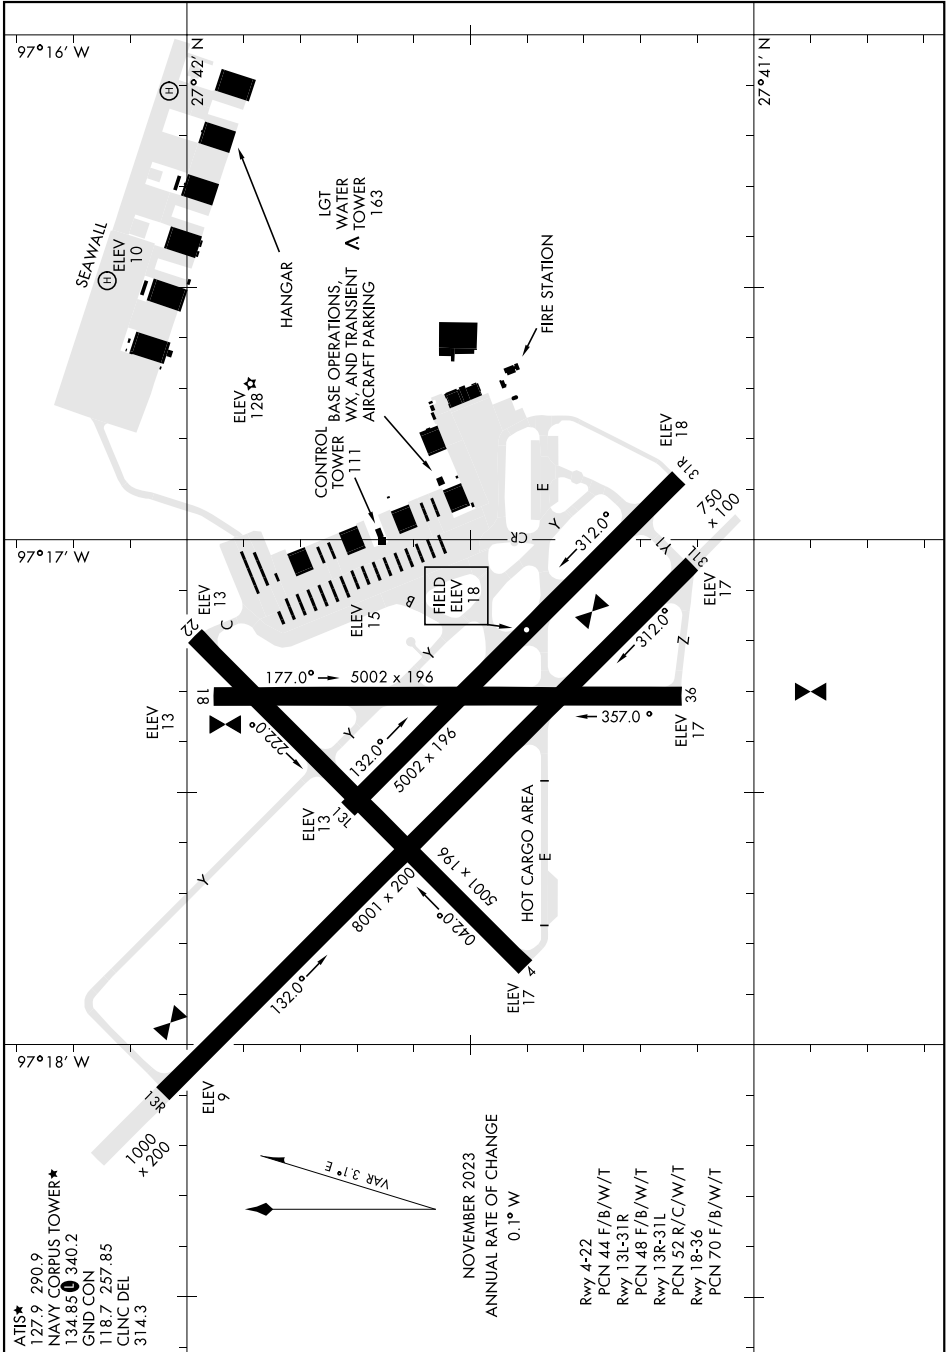

# AIRPORT DIAGRAM

[USN]

CORPUS CHRISTI NAS (TRUAX FIELD) (KNGP)

CORPUS CHRISTI, TEXAS

SC-3, 26 DEC 2024 to 23 JAN 2025

SC-3, 26 DEC 2024 to 23 JAN 2025

# AIRPORT DIAGRAM

CORPUS CHRISTI, TEXAS  
CORPUS CHRISTI NAS (TRUAX FIELD) (KNGP)