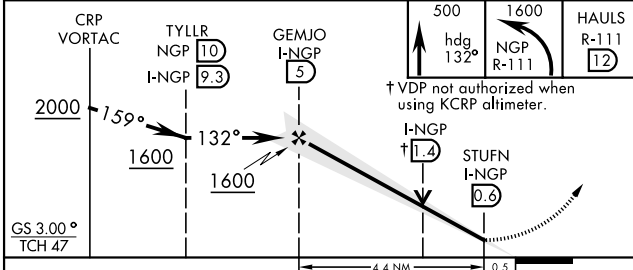

[USN]

DME required

MISSED APPROACH: Climb to 500 hdg 132°, then climbing left turn to 1600 and intercept NGP TACAN R-111 to HAULS and hold. Continue climb-in-hold to 1600.

* When ALS inop, increase CAT AB vis to 1 mile, CAT CD to 1/8 miles.

| | | | | | |
|-----------------------------|----------------------------------|---|--------------------------------|--------------------------|---------|
| ATIS★ 127.9 290.9 | APP CON 128.675 343.75 | NAVY CORPUS TOWER★ 134.85 340.2 | GND CON 118.7 257.85 | CLNC DEL 314.3 | ASR/PAR |
|-----------------------------|----------------------------------|---|--------------------------------|--------------------------|---------|