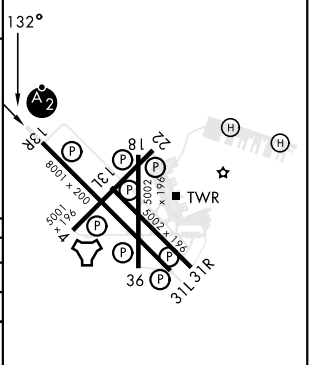

[USN]

DME required

MISSED APPROACH: Climb to 500 hdg 132°, then climbing left turn to 1600 and intercept NGP TACAN R-111 to HAULS and hold. Continue climb-in-hold to 1600.

* When ALS inop, increase CAT AB vis to 1 mile, CAT CD to 1/8 miles.

| | | | | | |
|-----------------------------|----------------------------------|---|--------------------------------|--------------------------|---------|
| ATIS★ 127.9 290.9 | APP CON 128.675 343.75 | NAVY CORPUS TOWER★ 134.85 340.2 | GND CON 118.7 257.85 | CLNC DEL 314.3 | ASR/PAR |
|-----------------------------|----------------------------------|---|--------------------------------|--------------------------|---------|

| | | | | | |
|------------------------------------|------|------|------|------|------|
| HIRL Rwy 4-22, 13R-31L | | | | | |
| HIRL Rwy 13L-31R, 18-36 | | | | | |
| REIL Rwy 4-22, 13L-31R, 18-36, 31L | | | | | |
| FAF to MAP 4.4 NM | | | | | |
| Knots | 60 | 90 | 120 | 150 | 180 |
| Min:Sec | 4:24 | 2:56 | 2:12 | 1:46 | 1:28 |

CORPUS CHRISTI, TEXAS
Amdt 1 28NOV24

27°42'N-97°17'W

CORPUS CHRISTI NAS (TRUAX FLD) (KNGP)

ILS Z or LOC Z RWY 13R

SC-3, 26 DEC 2024 to 23 JAN 2025

SC-3, 26 DEC 2024 to 23 JAN 2025