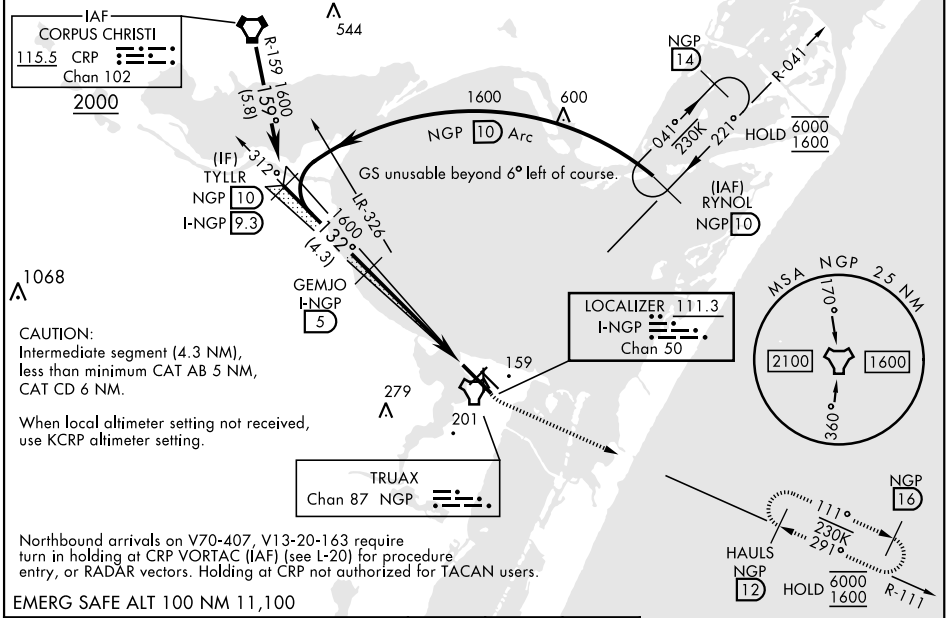

[USN]

DME required

MISSED APPROACH: Climb to 500 hdg 132°, then climbing left turn to 1600 and intercept NGP TACAN R-111 to HAULS and hold. Continue climb-in-hold to 1600.

* When ALS inop, increase CAT AB vis to 1 mile, CAT CD to 1/8 miles.

| | | | | | |
|-----------------------------|----------------------------------|---|--------------------------------|--------------------------|---------|
| ATIS★ 127.9 290.9 | APP CON 128.675 343.75 | NAVY CORPUS TOWER★ 134.85 340.2 | GND CON 118.7 257.85 | CLNC DEL 314.3 | ASR/PAR |
|-----------------------------|----------------------------------|---|--------------------------------|--------------------------|---------|

CORPUS CHRISTI, TEXAS
Amdt 1 28NOV24

27°42'N-97°17'W

CORPUS CHRISTI NAS (TRUAX FLD) (KNGP)

ILS Z or LOC Z RWY 13R

SC-3, 26 DEC 2024 to 23 JAN 2025

SC-3, 26 DEC 2024 to 23 JAN 2025