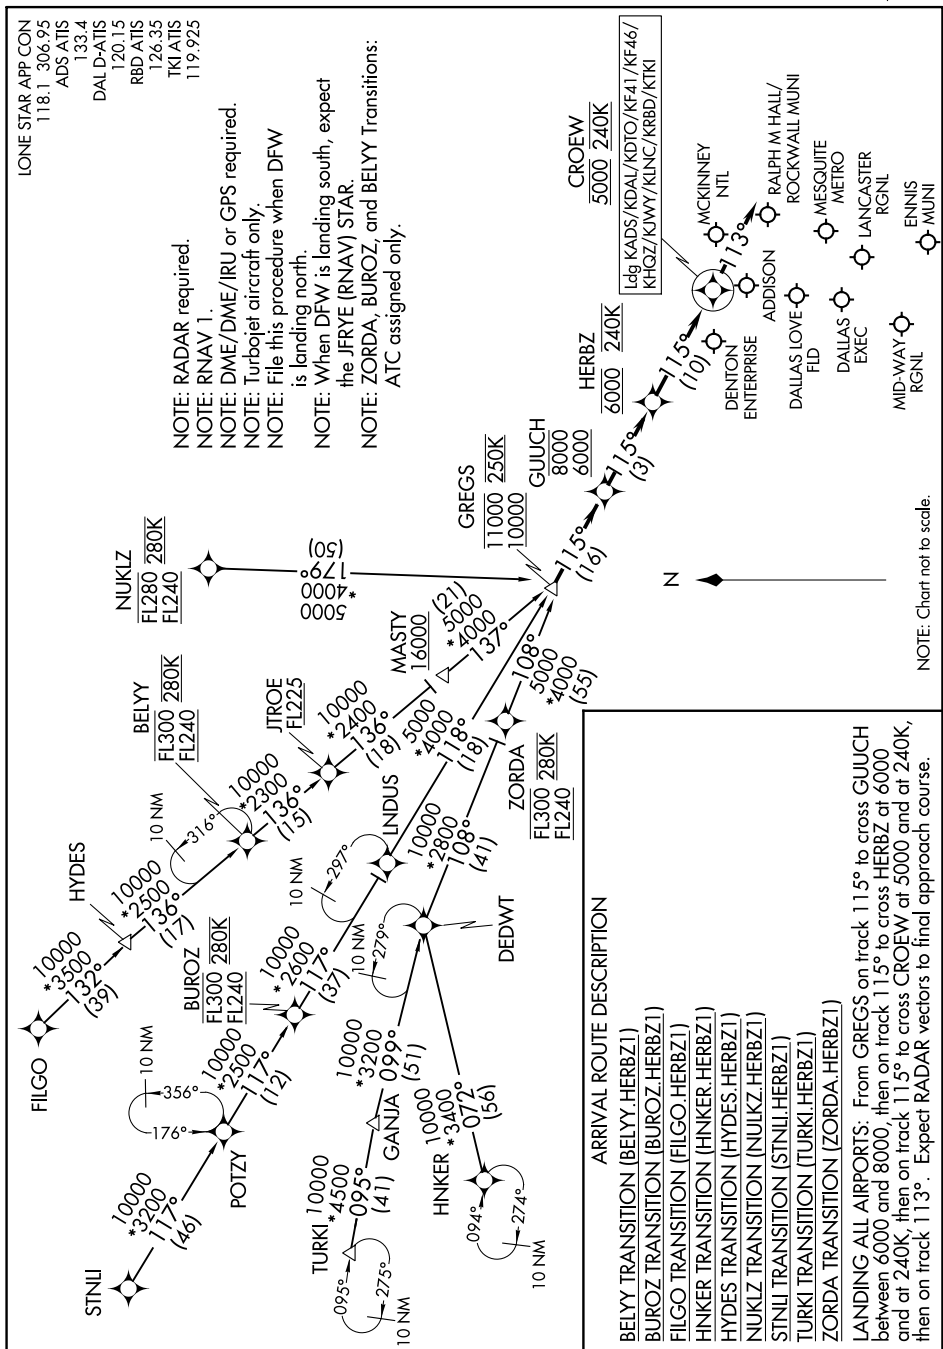

HERBZ ONE ARRIVAL (RNAV)

SC-2, 26 DEC 2024 to 23 JAN 2025

SC-2, 26 DEC 2024 to 23 JAN 2025

HERBZ ONE ARRIVAL (RNAV)

LONE STAR APP CON
118.1 306.95
ADS ATIS
133.4
DAL D-ATIS
120.15
RBD ATIS
126.35
TKI ATIS
119.925

NOTE: RADAR required.
NOTE: RNAV 1.
NOTE: DME/DME/IRU or GPS required.
NOTE: Turbojet aircraft only.
NOTE: File this procedure when DFW is landing north.
NOTE: When DFW is landing south, expect the JFRYE (RNAV) STAR.
NOTE: ZORDA, BUROZ, and BELYU Transitions: ATC assigned only.

Ldg KADS/KDAL/KDFO/KF41/KF46/
KHQZ/KIWI/KJNC/KRBD/KTKI