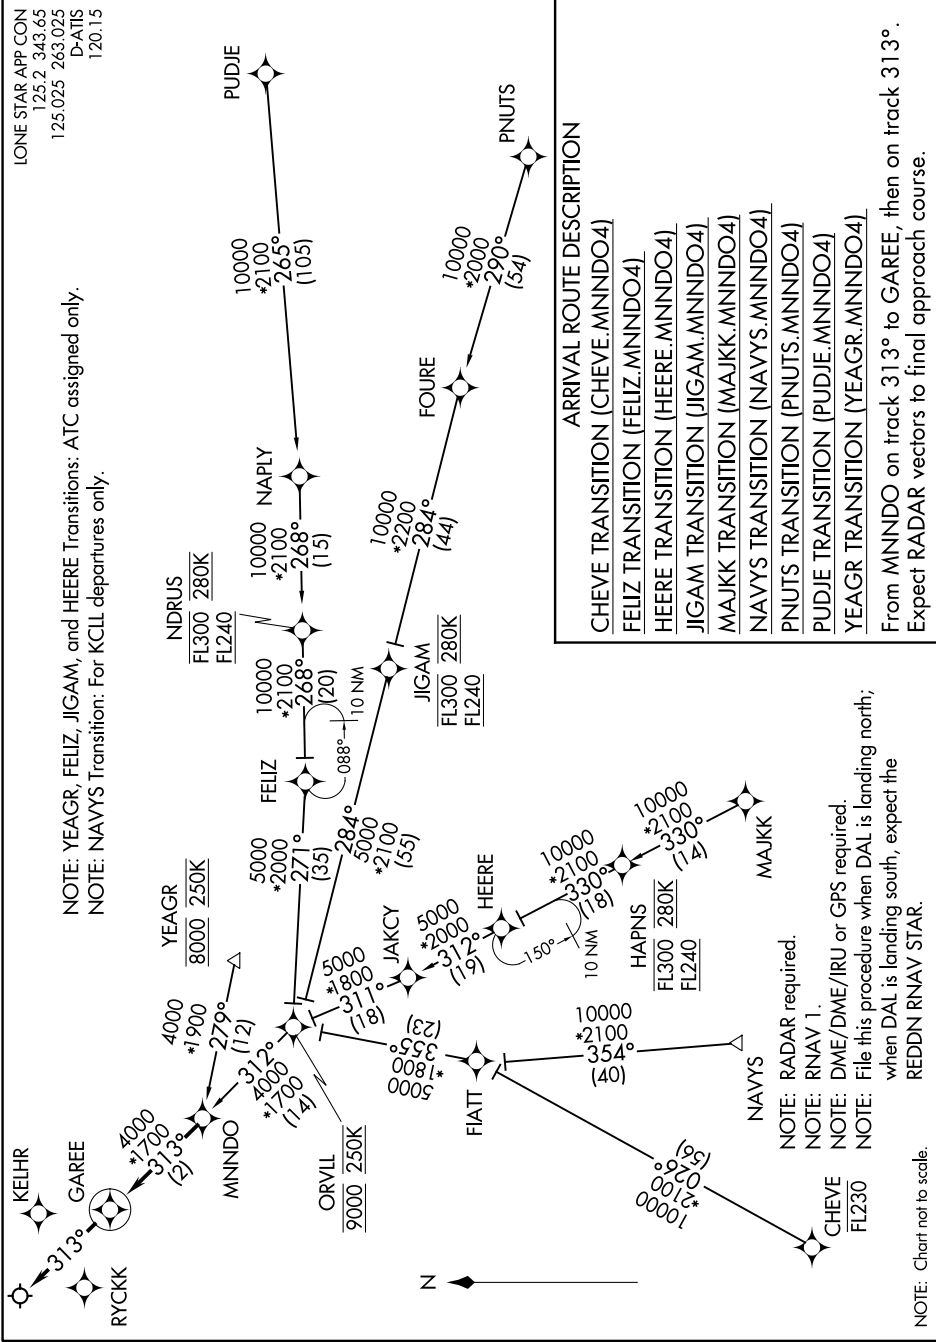

# MNND0 FOUR ARRIVAL (RNAV)

SC-2, 26 DEC 2024 to 23 JAN 2025

LONE STAR APP CON  
125.2 343.65  
125.025 263.025  
D-ATIS  
120.15

NOTE: YEAGR, FELIZ, JIGAM, and HEERE Transitions: ATC assigned only.  
NOTE: NAVYS Transition: For KCLL departures only.

**ARRIVAL ROUTE DESCRIPTION**

CHEVE TRANSITION (CHEVE.MNND04)
FELIZ TRANSITION (FELIZ.MNND04)
HEERE TRANSITION (HEERE.MNND04)
JIGAM TRANSITION (JIGAM.MNND04)
MAJKK TRANSITION (MAJKK.MNND04)
NAVYS TRANSITION (NAVYS.MNND04)
PNUTS TRANSITION (PNUTS.MNND04)
PUDJE TRANSITION (PUDJE.MNND04)
YEAGR TRANSITION (YEAGR.MNND04)

From MNND0 on track 313° to GAREE, then on track 313°. Expect RADAR vectors to final approach course.

SC-2, 26 DEC 2024 to 23 JAN 2025

NOTE: Chart not to scale.

NOTE: RADAR required.  
NOTE: RNAV 1.  
NOTE: DME/DME/IRU or GPS required.  
NOTE: File this procedure when DAL is landing north;  
when DAL is landing south, expect the  
REDDN RNAV STAR.