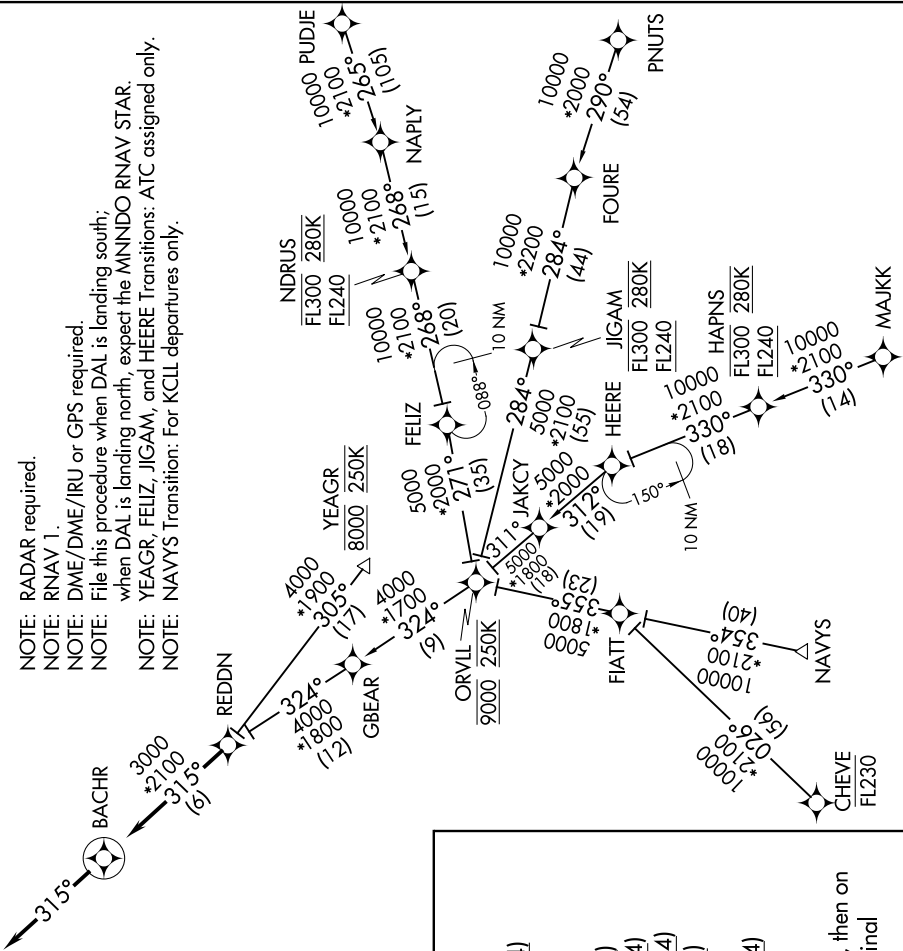

REDDN FOUR ARRIVAL (RNAV)

SC-2, 26 DEC 2024 to 23 JAN 2025

LONE STAR APP CON
 125.27 308.4
 125.025 263.025
 D-ATIS
 120.15

NOTE: RADAR required.

NOTE: RNAV 1.

NOTE: DME/DME/IRU or GPS required.

NOTE: File this procedure when DAL is landing south;
 when DAL is landing north, expect the MINDO RNAV STAR.
 NOTE: YEAGR, FELIZ, JIGAM, and HEERE Transitions: ATC assigned only.
 NOTE: NAVYS Transition: For KCLL departures only.

NOTE: Chart not to scale.

SC-2, 26 DEC 2024 to 23 JAN 2025

ARRIVAL ROUTE DESCRIPTION

- CHEVE TRANSITION (CHEVE.REDDN4)
- FELIZ TRANSITION (FELIZ.REDDN4)
- HEERE TRANSITION (HEERE.REDDN4)
- JIGAM TRANSITION (JIGAM.REDDN4)
- MAJJK TRANSITION (MAJJK.REDDN4)
- NAVYS TRANSITION (NAVYS.REDDN4)
- PNUITS TRANSITION (PNUITS.REDDN4)
- PUDJIE TRANSITION (PUDJIE.REDDN4)
- YEAGR TRANSITION (YEAGR.REDDN4)

From REDDN on track 31.5° to BACHR, then on
 track 31.5°. Expect RADAR vectors to final
 approach course.