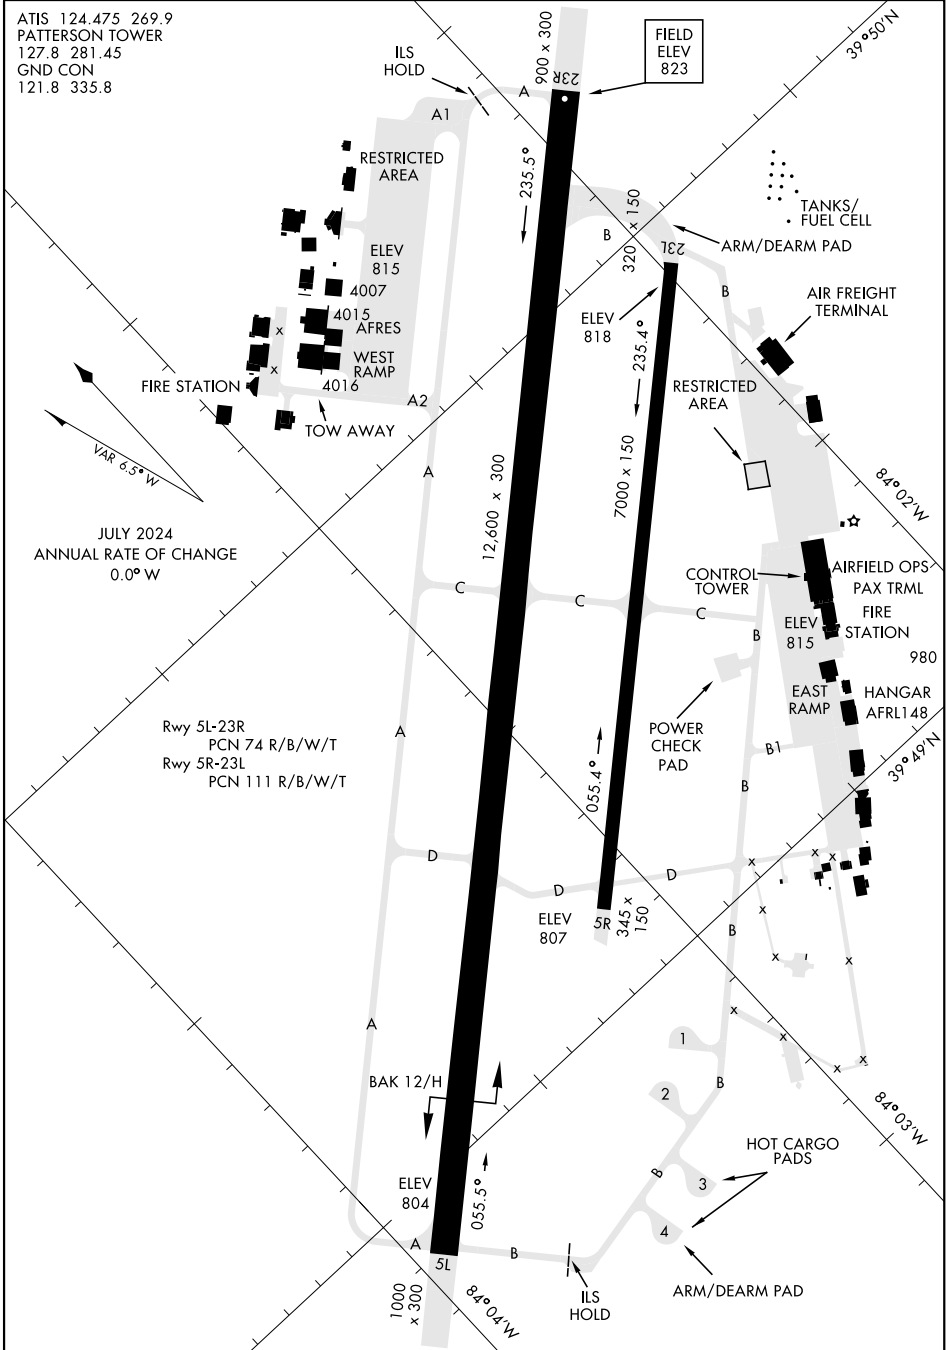

AIRPORT DIAGRAM

ATIS 124.475 269.9
 PATTERSON TOWER
 127.8 281.45
 GND CON
 121.8 335.8

[USAF]

EC-2, 26 DEC 2024 to 23 JAN 2025

EC-2, 26 DEC 2024 to 23 JAN 2025

AIRPORT DIAGRAM