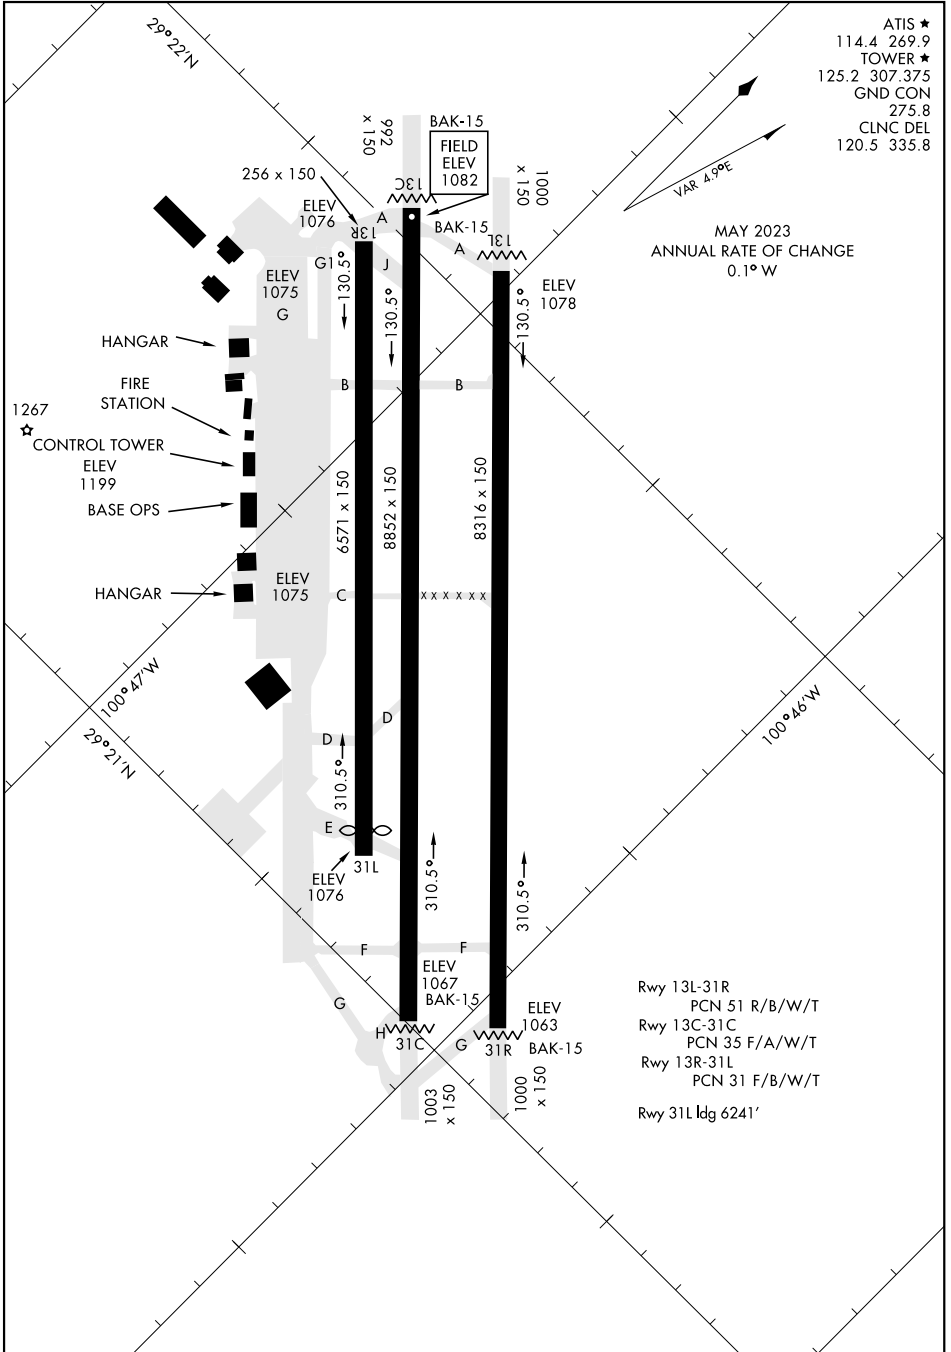

AIRPORT DIAGRAM

[USAF]

LAUGHLIN AFB (KDLF)

DEL RIO, TEXAS

- ATIS ★ 114.4 269.9
- TOWER ★ 125.2 307.375
- GND CON 275.8
- CLNC DEL 120.5 335.8

MAY 2023
ANNUAL RATE OF CHANGE
0.1° W

SC-3, 26 DEC 2024 to 23 JAN 2025

SC-3, 26 DEC 2024 to 23 JAN 2025

AIRPORT DIAGRAM

DEL RIO, TEXAS

LAUGHLIN AFB (KDLF)