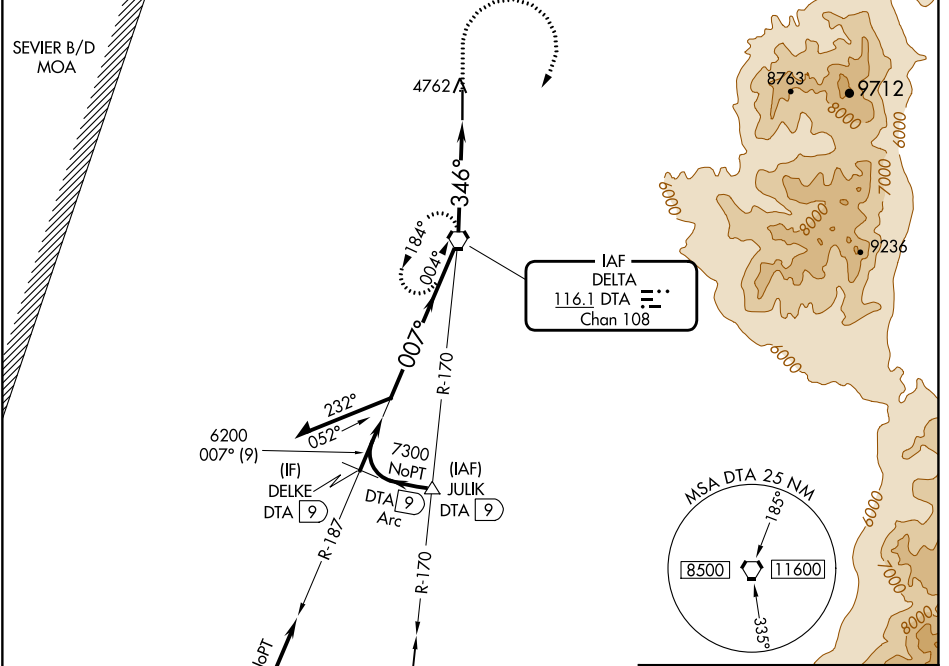

VORTAC DTA 116.1 Chan 108	APP CRS 346°	Rwy Idg TDZE Apt Elev 6065 4755 4760
---	------------------------	--

VOR RWY 35

DELTA MUNI (DTA)

▽ MISSED APPROACH: Climb to 5800, then climbing right turn to 9600 direct DTA VORTAC and hold, continue climb-in-hold to 9600.

AWOS-3 127.75	SALT LAKE CENTER 127.825 239.025	UNICOM 122.8 (CTAF)
-------------------------	--	-------------------------------

ELEV 4760	TDZE 4755
-----------	-----------

CATEGORY	A	B	C	D
S-35		5120-1	365 (400-1)	
CIRCLING	5160-1 400 (400-1)	5220-1 460 (500-1)	5220-1½ 460 (500-1½)	5320-2 560 (600-2)

SW-4, 26 DEC 2024 to 23 JAN 2025

SW-4, 26 DEC 2024 to 23 JAN 2025