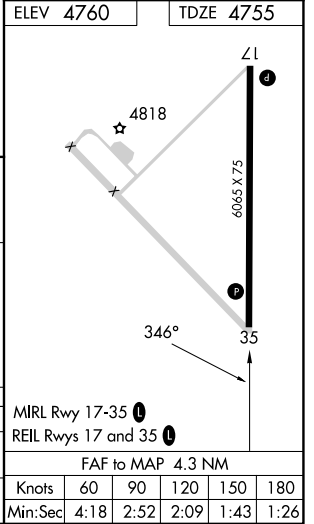

VORTAC DTA 116.1 Chan 108	APP CRS 346°	Rwy Idg TDZE Apt Elev 6065 4755 4760
---	------------------------	--

VOR RWY 35

DELTA MUNI (DTA)

▽ MISSED APPROACH: Climb to 5800, then climbing right turn to 9600 direct DTA VORTAC and hold, continue climb-in-hold to 9600.

AWOS-3 127.75	SALT LAKE CENTER 127.825 239.025	UNICOM 122.8 (CTAF)
-------------------------	--	-------------------------------

ELEV 4760	TDZE 4755
-----------	-----------

CATEGORY	A	B	C	D
S-35		5120-1	365 (400-1)	
CIRCLING	5160-1 400 (400-1)	5220-1 460 (500-1)	5220-1½ 460 (500-1½)	5320-2 560 (600-2)

SW-4, 26 DEC 2024 to 23 JAN 2025

SW-4, 26 DEC 2024 to 23 JAN 2025