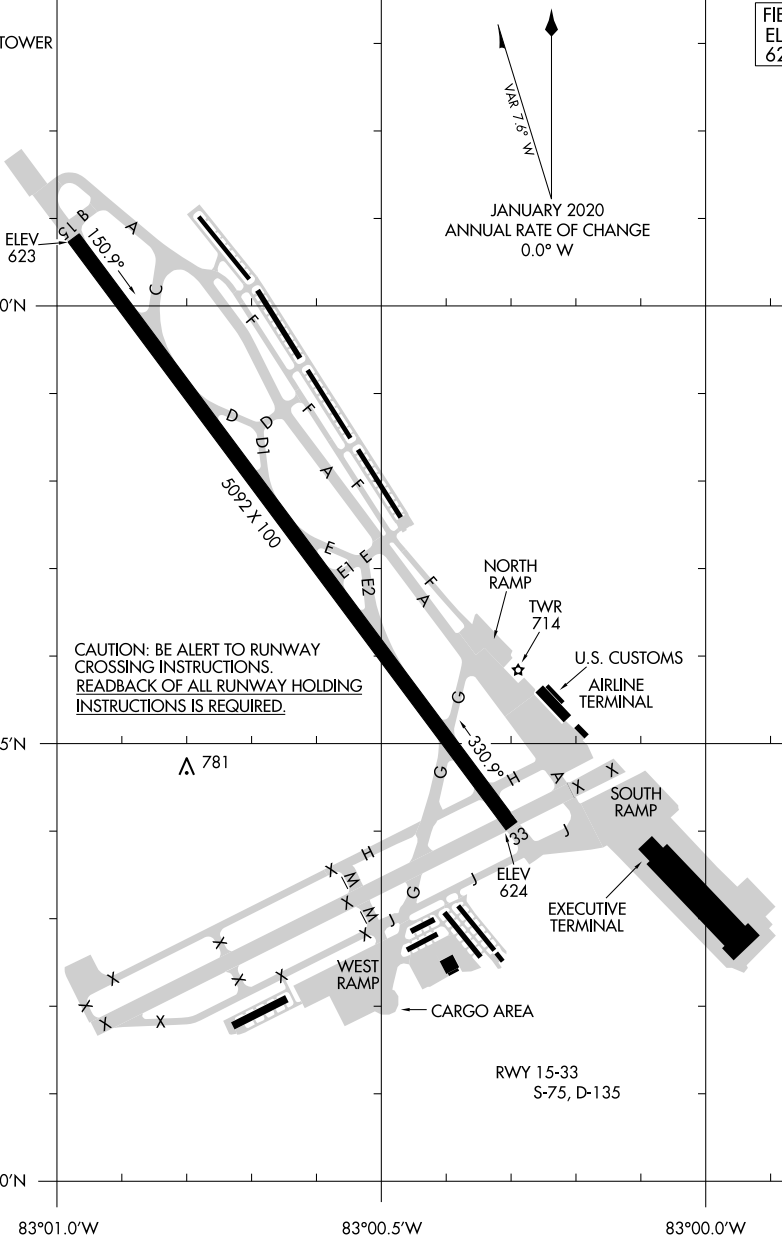

24361

AIRPORT DIAGRAM

AL-118 (FAA)

COLEMAN A YOUNG MUNI (DET)

DETROIT, MICHIGAN

ATIS
 124.875
 DETROIT CITY TOWER
 121.3 257.8
 GND CON
 121.85

FIELD
 ELEV
 626

EC-1, 26 DEC 2024 to 23 JAN 2025

EC-1, 26 DEC 2024 to 23 JAN 2025

AIRPORT DIAGRAM

24361

DETROIT, MICHIGAN

COLEMAN A YOUNG MUNI (DET)