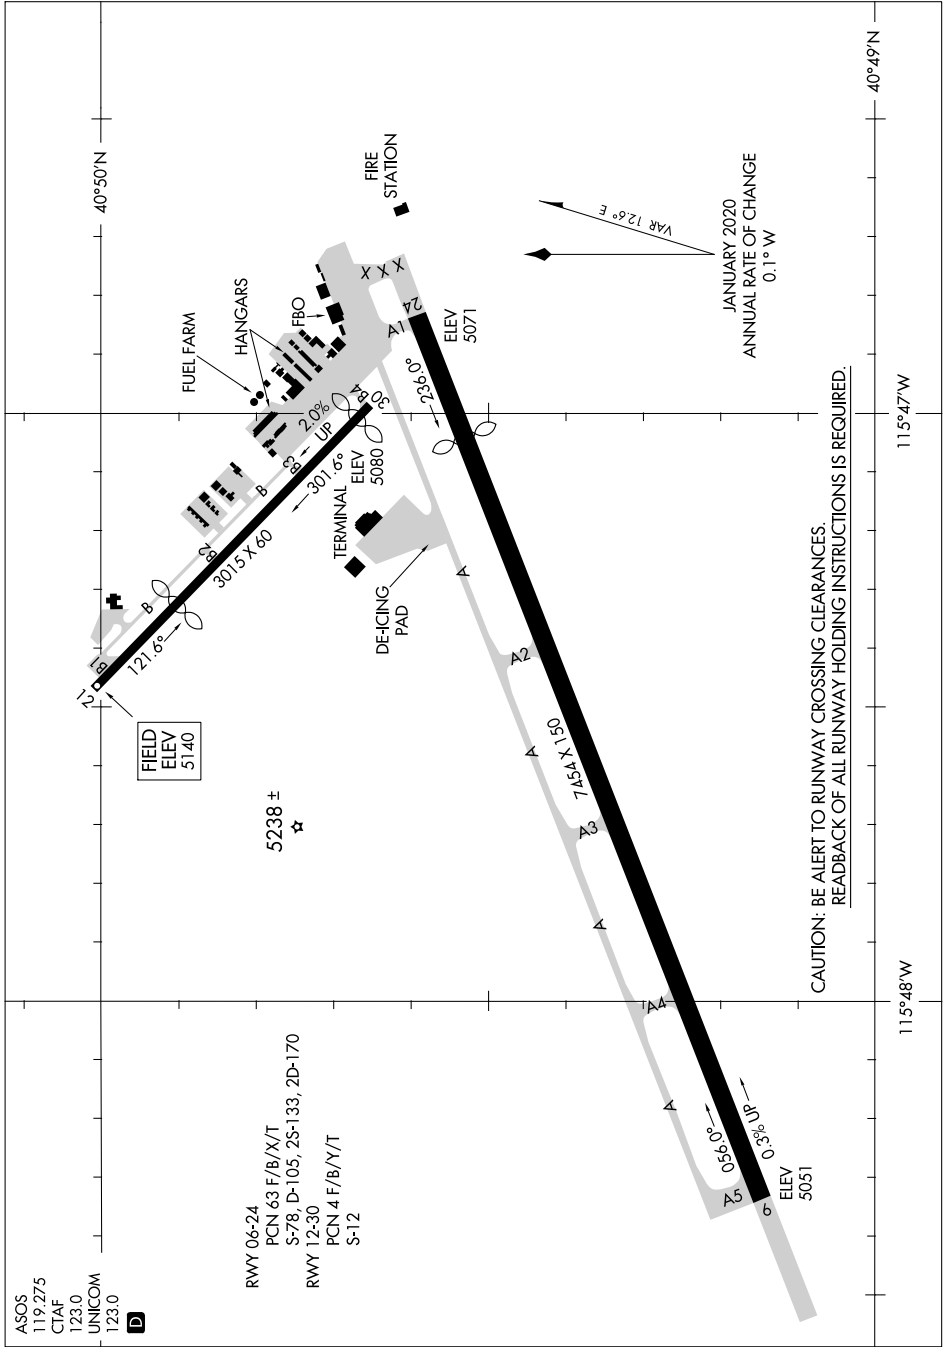

AIRPORT DIAGRAM

AL-129 (FAA)

ELKO RGNL (EKO)

ELKO, NEVADA

SW-4, 26 DEC 2024 to 23 JAN 2025

FIELD
ELEV
5140

5238 ±
★

ASOS 119.275
 CTAF 123.0
 UNICOM 123.0
D

RWY 06-24
 PCN 63 F/B/X/T
 S-78, D-105, 2S-133, 2D-170

RWY 12-30
 PCN 4 F/B/Y/T
 S-12

CAUTION: BE ALERT TO RUNWAY CROSSING CLEARANCES.
READBACK OF ALL RUNWAY HOLDING INSTRUCTIONS IS REQUIRED.

VAR 12.6° E
 JANUARY 2020
 ANNUAL RATE OF CHANGE
 0.1° W

AIRPORT DIAGRAM

ELKO, NEVADA

ELKO RGNL (EKO)

SW-4, 26 DEC 2024 to 23 JAN 2025