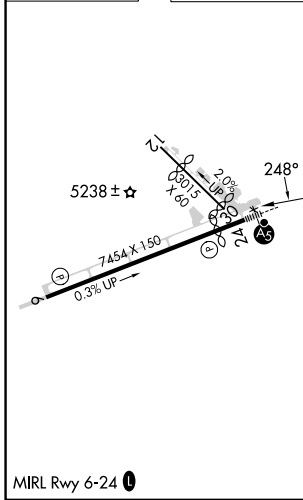

APP CRS 248°	Rwy Idg 6418
	TDZE 5064
	Apt Elev 5140

RNAV (GPS) RWY 24

ELKO RGNL (EKO)

RNP APCH.	MALSRR	MISSED APPROACH: Climb to 10000 direct SAZTO and hold, continue climb-in-hold to 10000.
<p>▼</p> <p>▲</p> <p>Final table does not apply to Cats C/D. Circling Rwy 24 NA at night. Rwy 24 helicopter visibility reduction below 3/4 SM NA.</p>		

ASOS 119.275	SALT LAKE CENTER 132.25 338.35	UNICOM 123.0 (CTAF) 0
------------------------	--	---------------------------------

SW-4, 26 DEC 2024 to 23 JAN 2025

SW-4, 26 DEC 2024 to 23 JAN 2025

ELEV 5140	D	TDZE 5064
-----------	----------	-----------

CATEGORY	A	B	C	D
LNAV MDA	6260-3/4 1196 (1200-3/4)	6260-1 1196 (1200-1)	6260-3 1196 (1200-3)	1196 (1200-3)
C CIRCLING	6260-1 1/4 1120 (1200-1 1/4)	6260-1 1/2 1120 (1200-1 1/2)	6640-3 1500 (1500-3)	6960-3 1820 (1900-3)