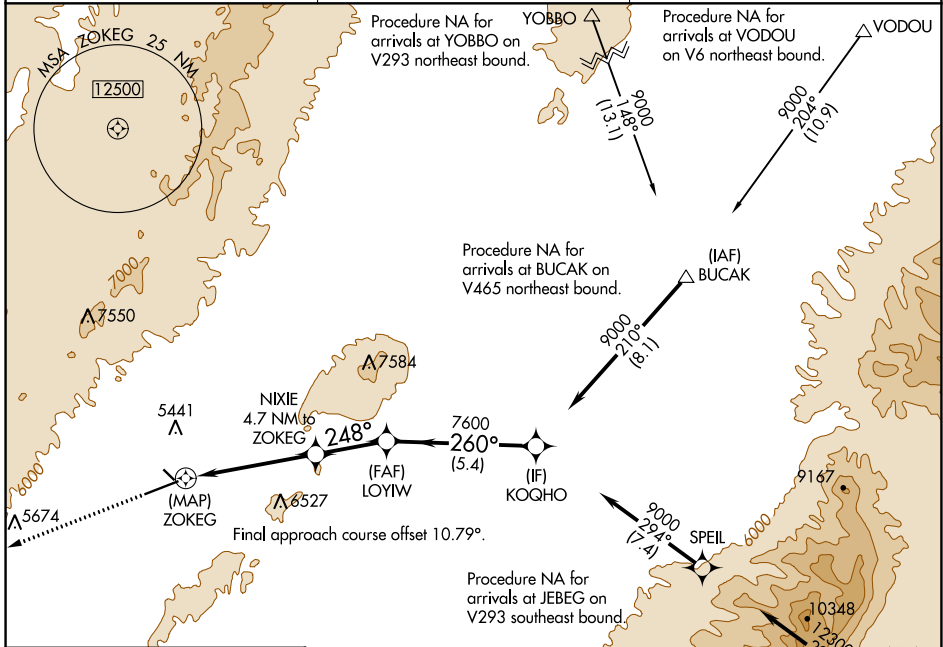

APP CRS 248°	Rwy Idg 6418
	TDZE 5064
	Apt Elev 5140

RNAV (GPS) RWY 24

ELKO RGNL (EKO)

RNP APCH.	MALSRR	MISSED APPROACH: Climb to 10000 direct SAZTO and hold, continue climb-in-hold to 10000.
<p>▼</p> <p>▲</p> <p>Final table does not apply to Cats C/D. Circling Rwy 24 NA at night. Rwy 24 helicopter visibility reduction below 3/4 SM NA.</p>		

ASOS 119.275	SALT LAKE CENTER 132.25 338.35	UNICOM 123.0 (CTAF) 0
------------------------	--	---------------------------------

SW-4, 26 DEC 2024 to 23 JAN 2025

SW-4, 26 DEC 2024 to 23 JAN 2025

ELEV 5140	D	TDZE 5064
-----------	----------	-----------

CATEGORY	A	B	C	D
LNAV MDA	6260-3/4 1196 (1200-3/4)	6260-1 1196 (1200-1)	6260-3 1196 (1200-3)	1196 (1200-3)
C CIRCLING	6260-1 1/4 1120 (1200-1 1/4)	6260-1 1/2 1120 (1200-1 1/2)	6640-3 1500 (1500-3)	6960-3 1820 (1900-3)