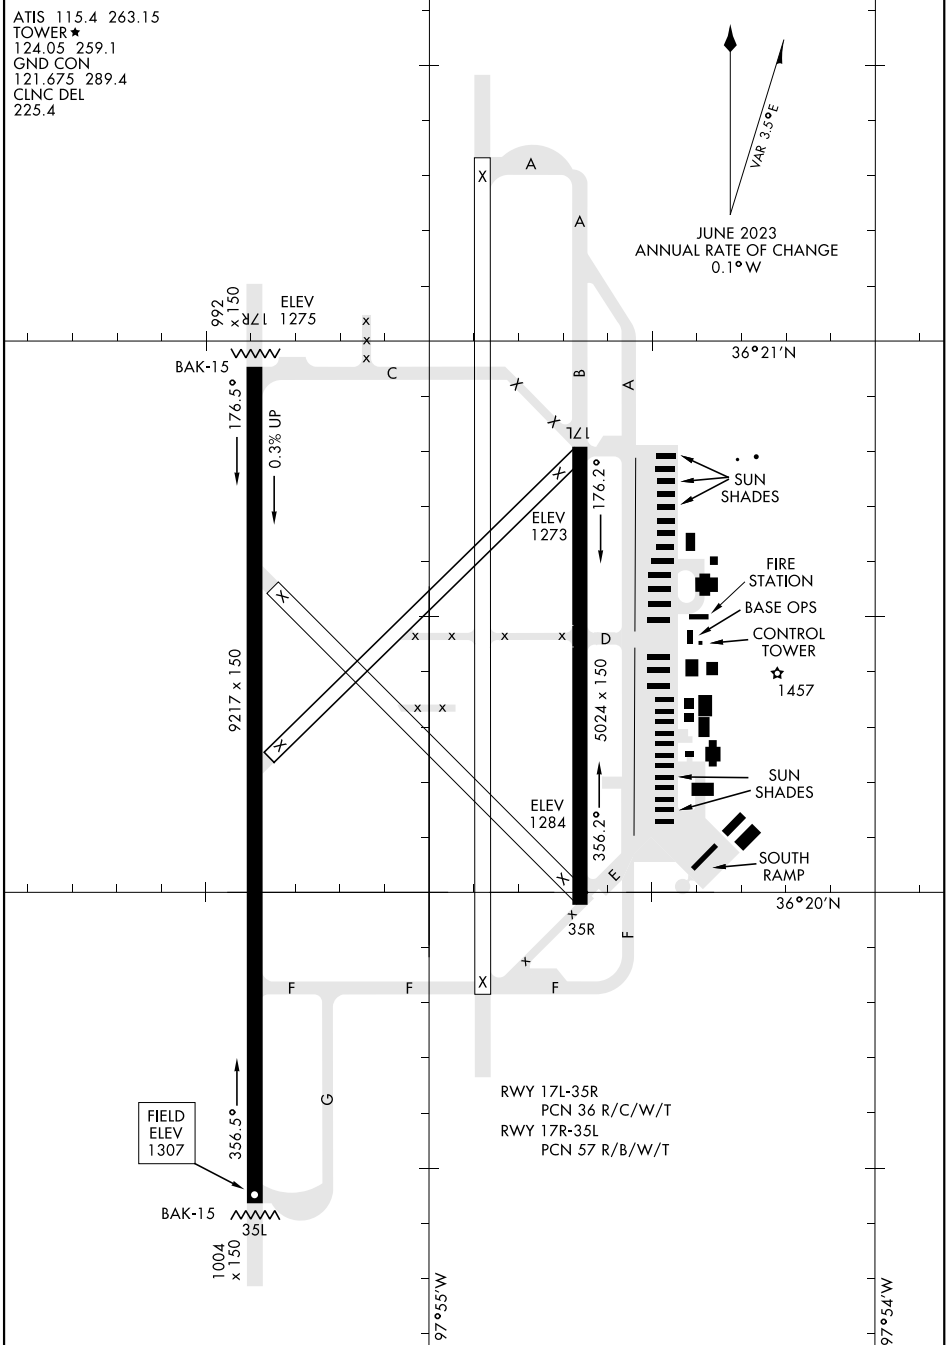

AIRPORT DIAGRAM

AL-135 [USAF]

VANCE AFB (KEND)

ENID, OKLAHOMA

ATIS 115.4 263.15
 TOWER ★
 124.05 259.1
 GND CON
 121.675 289.4
 CLNC DEL
 225.4

SC-1, 26 DEC 2024 to 23 JAN 2025

SC-1, 26 DEC 2024 to 23 JAN 2025

AIRPORT DIAGRAM

ENID, OKLAHOMA

VANCE AFB (KEND)