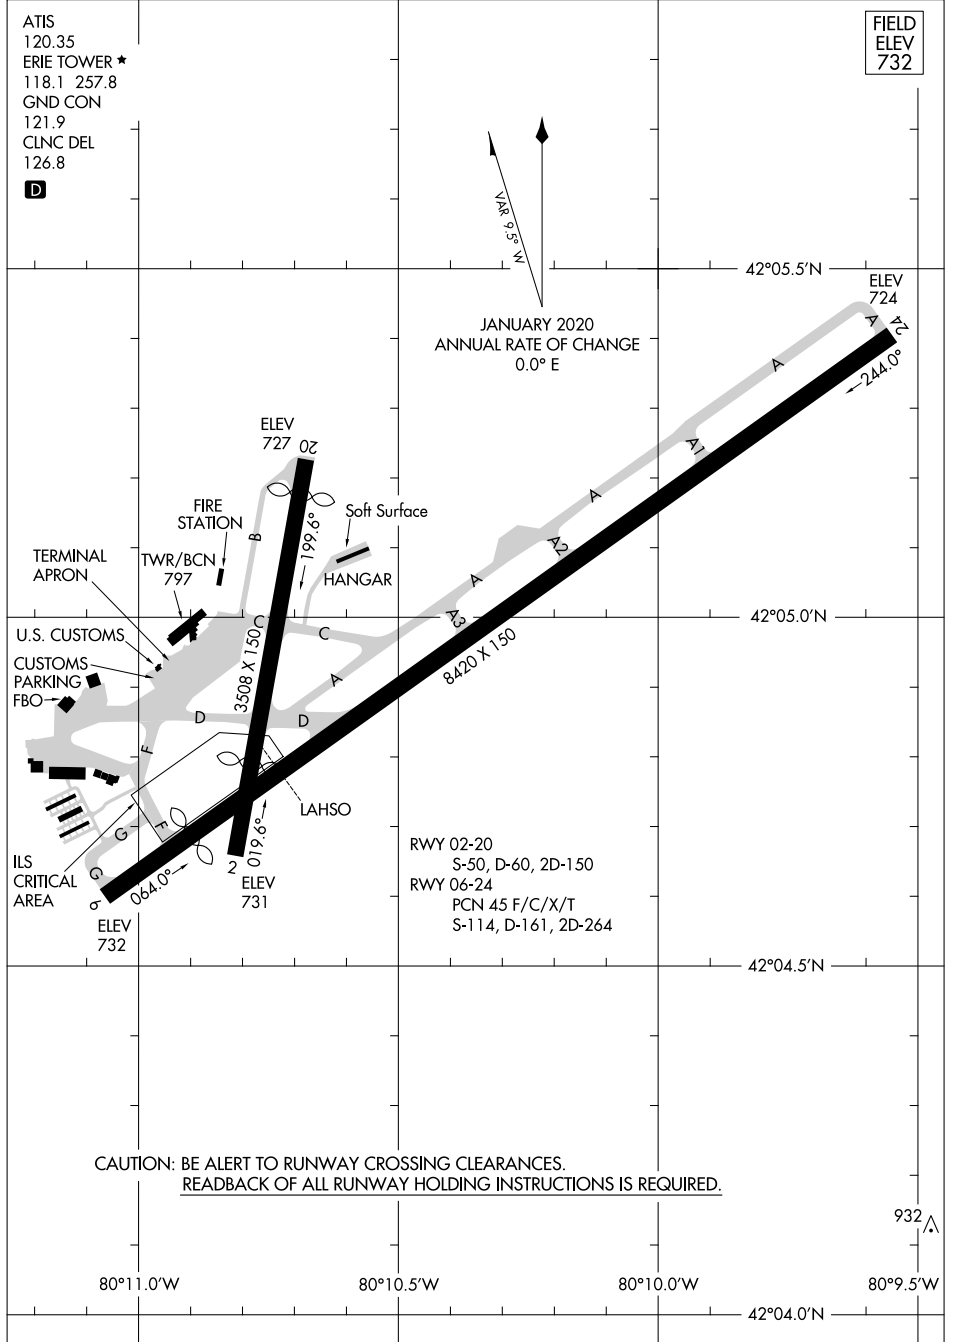

AIRPORT DIAGRAM

AL-139 (FAA)

ERIE INTL/TOM RIDGE FLD (E.R.I)
ERIE, PENNSYLVANIA

NE-4, 26 DEC 2024 to 23 JAN 2025

NE-4, 26 DEC 2024 to 23 JAN 2025

AIRPORT DIAGRAM

ERIE, PENNSYLVANIA
ERIE INTL/TOM RIDGE FLD (E.R.I)