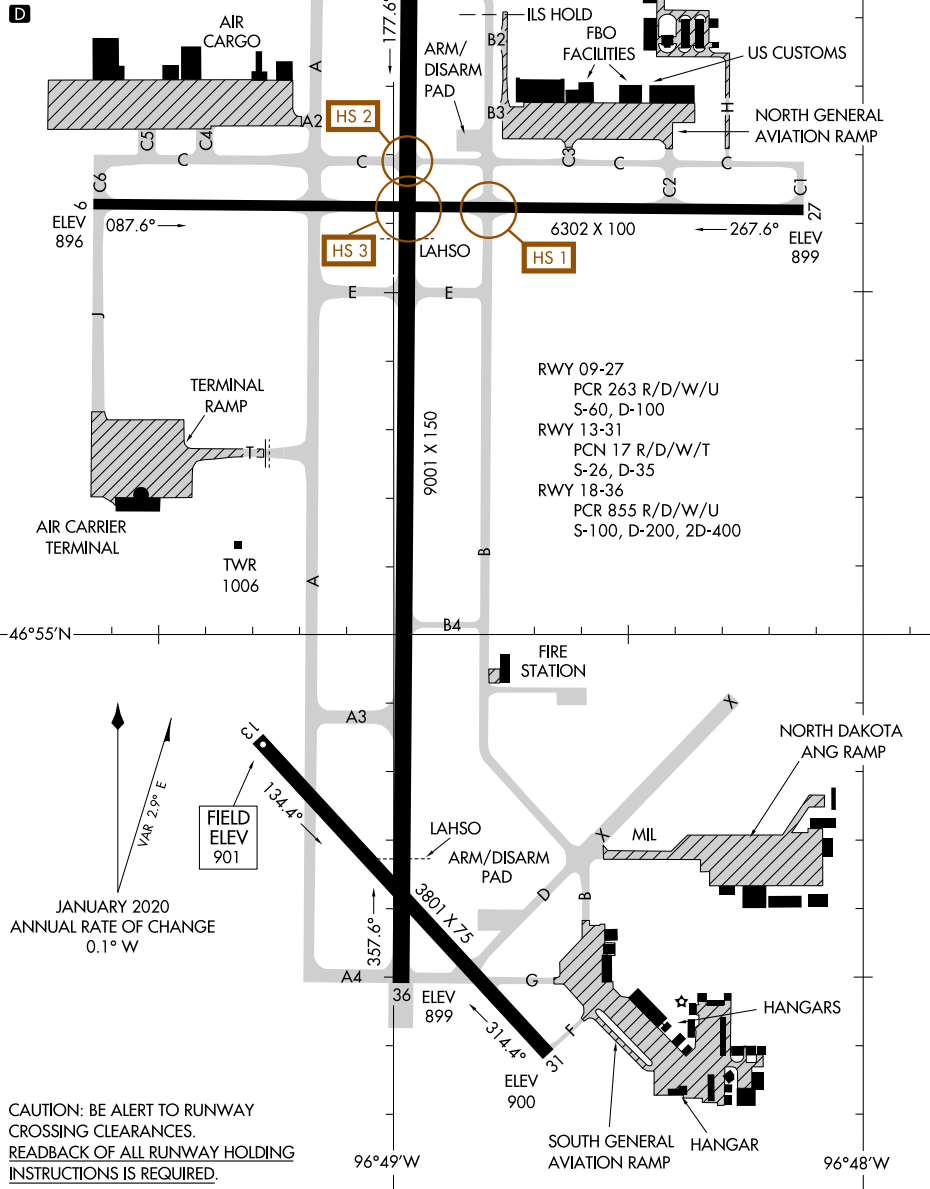

# AIRPORT DIAGRAM

HECTOR INTL (F.A.R.)  
FARGO, NORTH DAKOTA

AL-144 (FAA)

ATIS  
 124.5 379.2  
 FARGO TOWER  
 133.8 290.4  
 GND CON  
 121.9 348.6  
 CLNC DEL  
 121.9 348.6

NC-1, 26 DEC 2024 TO 23 JAN 2025

NC-1, 26 DEC 2024 TO 23 JAN 2025

JANUARY 2020  
 ANNUAL RATE OF CHANGE  
 0.1° W  
 VAR 2.9° E  
 FIELD ELEV 901  
 124.4°

CAUTION: BE ALERT TO RUNWAY  
 CROSSING CLEARANCES.  
 READBACK OF ALL RUNWAY HOLDING  
 INSTRUCTIONS IS REQUIRED.

# AIRPORT DIAGRAM

FARGO, NORTH DAKOTA  
HECTOR INTL (F.A.R.)