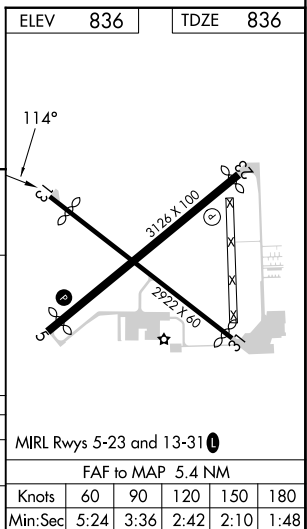

VOR OLK 110.4	APP CRS 114°	Rwy ldg TDZE Apt Elev	2623 836 836
-------------------------	------------------------	-----------------------------	---

VOR RWY 13

SMITH FLD (SMD)

⚠ NA
⚠ -22°C

Rwy 13 helicopter visibility reduction below 1 SM NA. Procedure NA at night. When local altimeter setting not received, use Fort Wayne Intl altimeter setting and increase all MDA 40 feet and S-13 Cat C visibility 1/8 SM.

MISSED APPROACH: Climb to 1900 then climbing left turn to 2700 direct OLK VOR and hold.

AWOS-3 124.55	FORT WAYNE APP CON 127.2 284.6	UNICOM 122.8 (CTAF) 0
-------------------------	--	---------------------------------