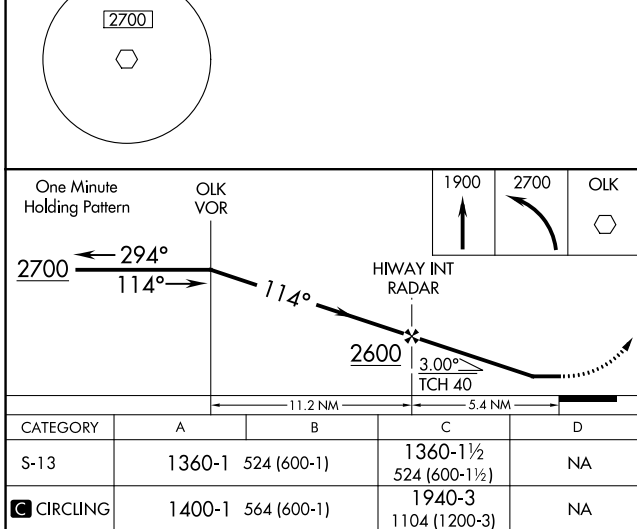

VOR OLK 110.4	APP CRS 114°	Rwy ldg TDZE Apt Elev	2623 836 836
-------------------------	------------------------	-----------------------------	---

VOR RWY 13

SMITH FLD (SMD)

⚠ NA
⚠ -22°C

Rwy 13 helicopter visibility reduction below 1 SM NA. Procedure NA at night. When local altimeter setting not received, use Fort Wayne Intl altimeter setting and increase all MDA 40 feet and S-13 Cat C visibility 1/8 SM.

MISSED APPROACH: Climb to 1900 then climbing left turn to 2700 direct OLK VOR and hold.

AWOS-3 124.55	FORT WAYNE APP CON 127.2 284.6	UNICOM 122.8 (CTAF) 0
-------------------------	--	---------------------------------