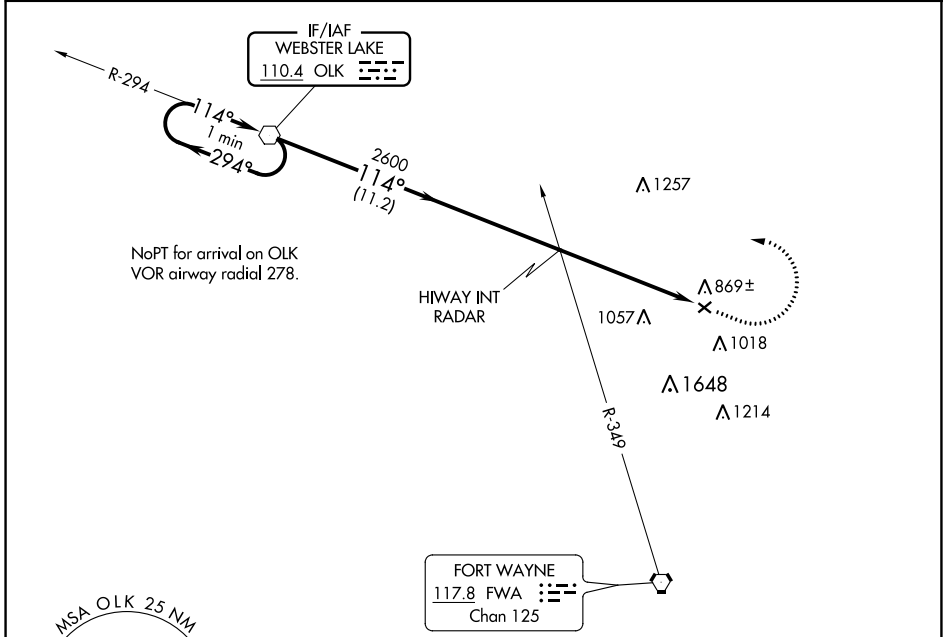

VOR OLK 110.4	APP CRS 114°	Rwy ldg TDZE Apt Elev	2623 836 836
-------------------------	------------------------	-----------------------------	---

VOR RWY 13

SMITH FLD (SMD)

⚠ NA
⚠ -22°C

Rwy 13 helicopter visibility reduction below 1 SM NA. Procedure NA at night. When local altimeter setting not received, use Fort Wayne Intl altimeter setting and increase all MDA 40 feet and S-13 Cat C visibility 1/8 SM.

MISSED APPROACH: Climb to 1900 then climbing left turn to 2700 direct OLK VOR and hold.

AWOS-3 124.55	FORT WAYNE APP CON 127.2 284.6	UNICOM 122.8 (CTAF) 0
-------------------------	--	---------------------------------

EC-2, 26 DEC 2024 to 23 JAN 2025

EC-2, 26 DEC 2024 to 23 JAN 2025