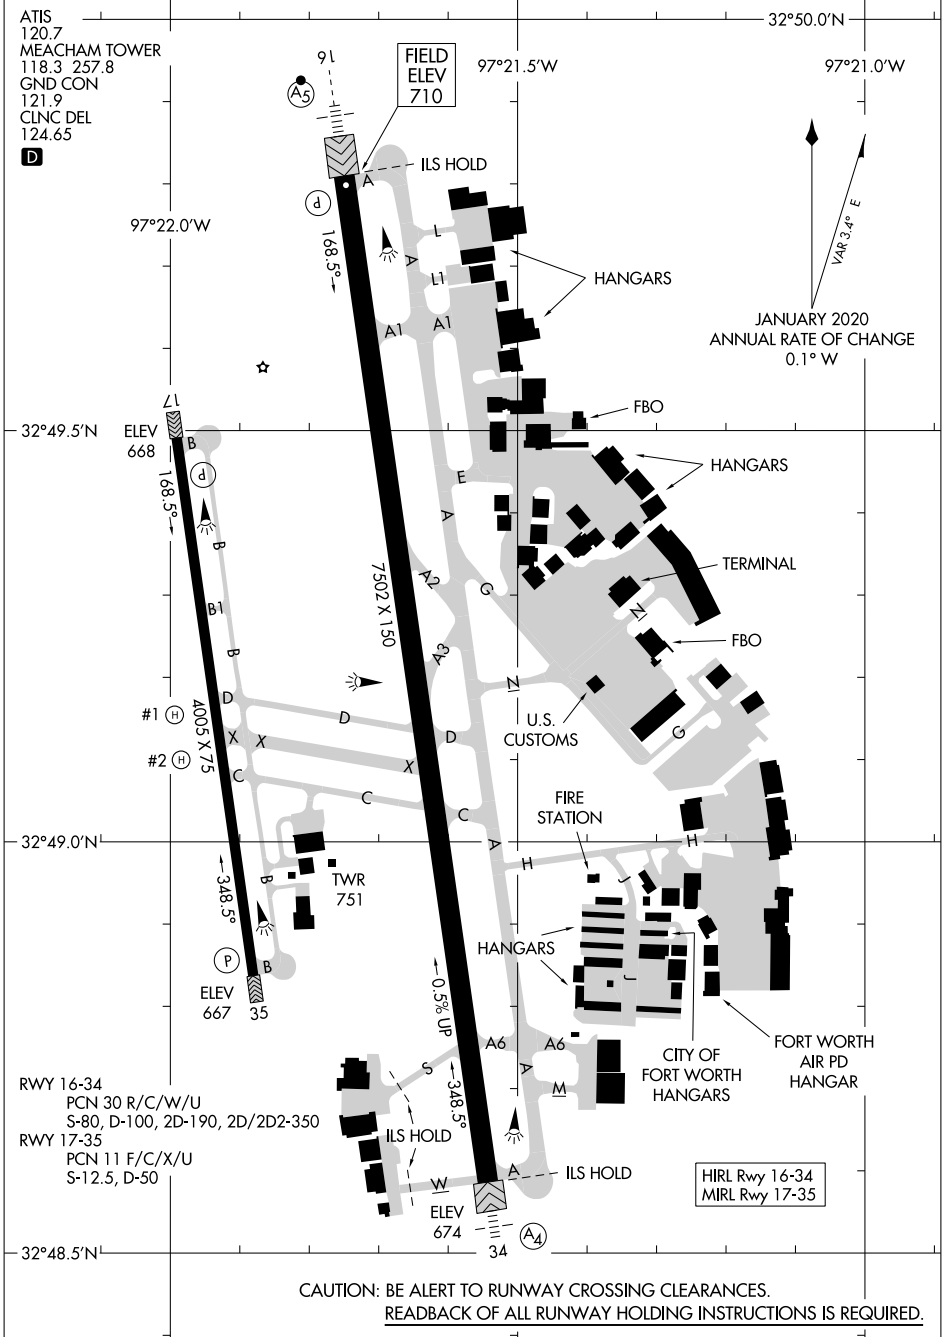

24361

AIRPORT DIAGRAM

FORT WORTH MEACHAM INTL (F'TW)
FORT WORTH, TEXAS

AL-159 (FAA)

SC-2, 26 DEC 2024 to 23 JAN 2025

SC-2, 26 DEC 2024 to 23 JAN 2025

AIRPORT DIAGRAM

24361

FORT WORTH, TEXAS
FORT WORTH MEACHAM INTL (F'TW)