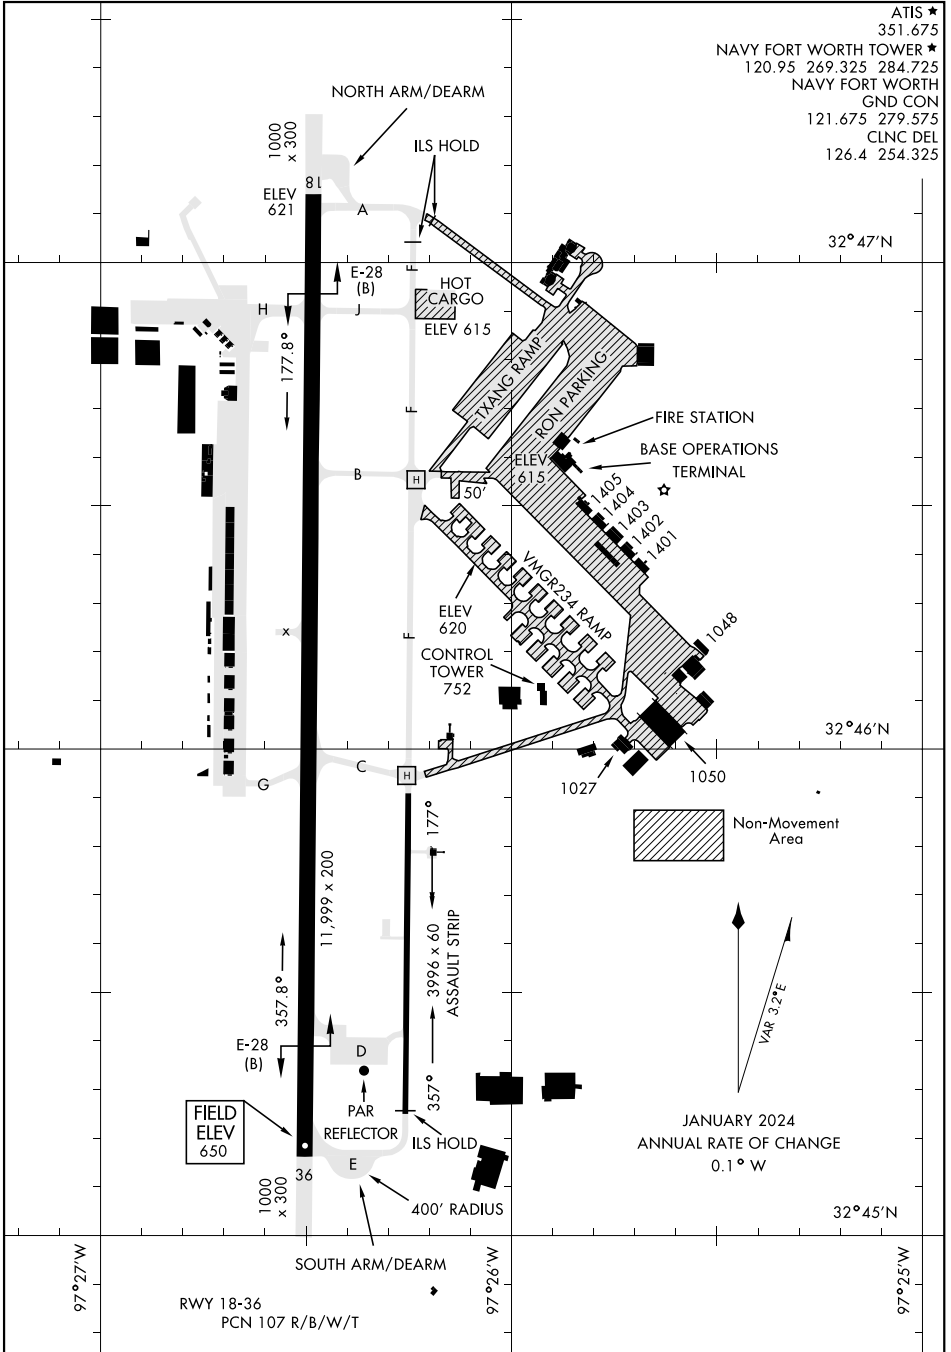

AIRPORT DIAGRAM

FORT WORTH NAS JRB (CARSWELL FLD) (KNFW)

FORT WORTH, TEXAS

[USN]

SC-2, 26 DEC 2024 to 23 JAN 2025

SC-2, 26 DEC 2024 to 23 JAN 2025

AIRPORT DIAGRAM

FORT WORTH, TEXAS
FORT WORTH NAS JRB (CARSWELL FLD) (KNFW)