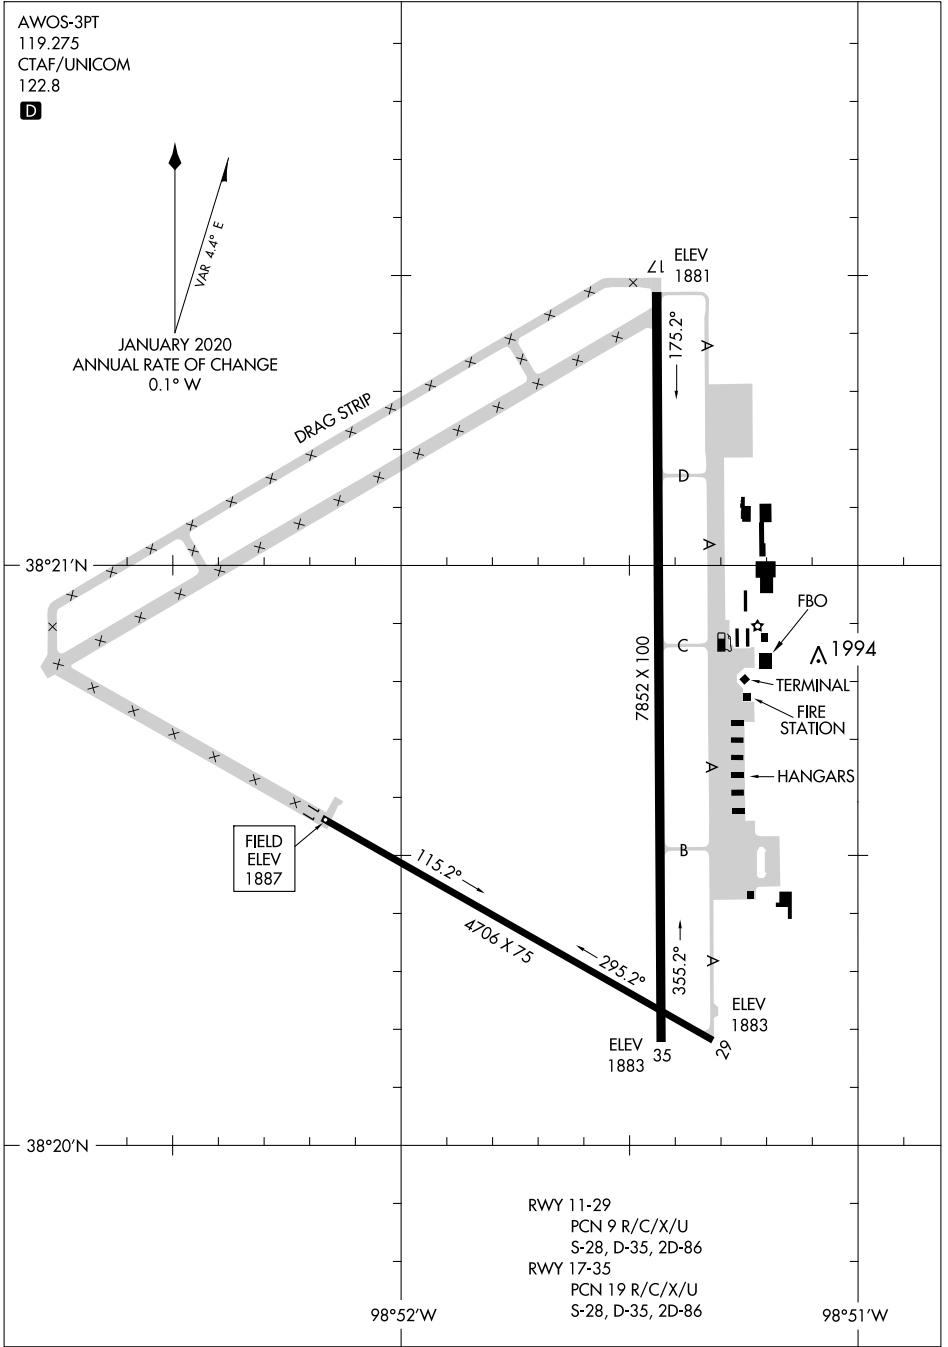

21224

# AIRPORT DIAGRAM

AL-175 (FAA)

GREAT BEND MUNI (G.B.D)  
GREAT BEND, KANSAS

AWOS-3PT  
119.275  
CTAF/UNICOM  
122.8

NC-2, 26 DEC 2024 to 23 JAN 2025

NC-2, 26 DEC 2024 to 23 JAN 2025

# AIRPORT DIAGRAM

21224

GREAT BEND, KANSAS  
GREAT BEND MUNI (G.B.D)