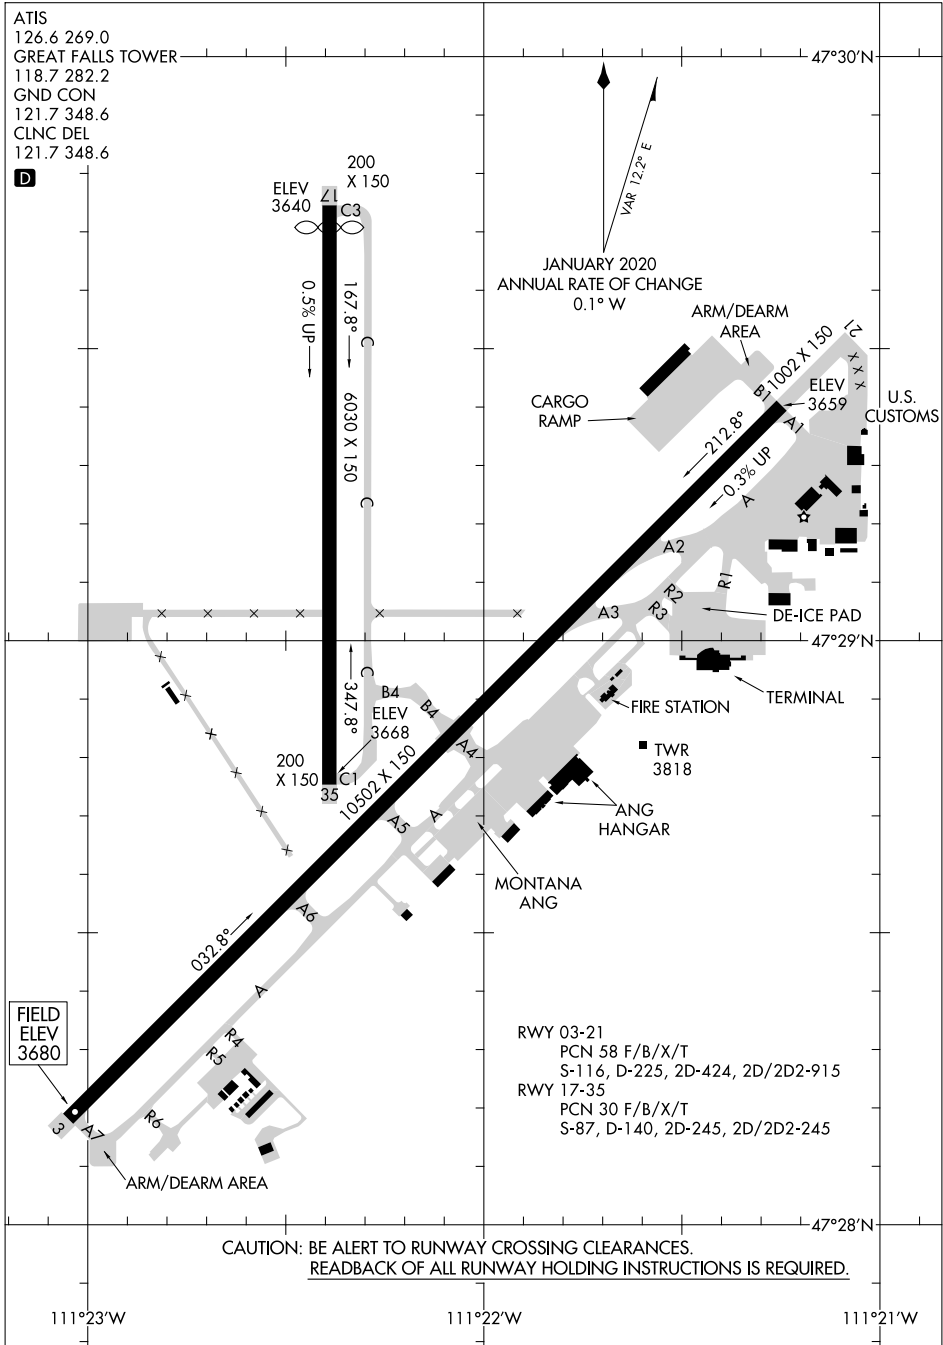

23334

AIRPORT DIAGRAM

AL-177 (FAA)

GREAT FALLS INTL (GTF)

GREAT FALLS, MONTANA

ATIS
 126.6 269.0
 GREAT FALLS TOWER
 118.7 282.2
 GND CON
 121.7 348.6
 CLNC DEL
 121.7 348.6

D

NW-1, 26 DEC 2024 to 23 JAN 2025

NW-1, 26 DEC 2024 to 23 JAN 2025

AIRPORT DIAGRAM

23334

GREAT FALLS, MONTANA

GREAT FALLS INTL (GTF)