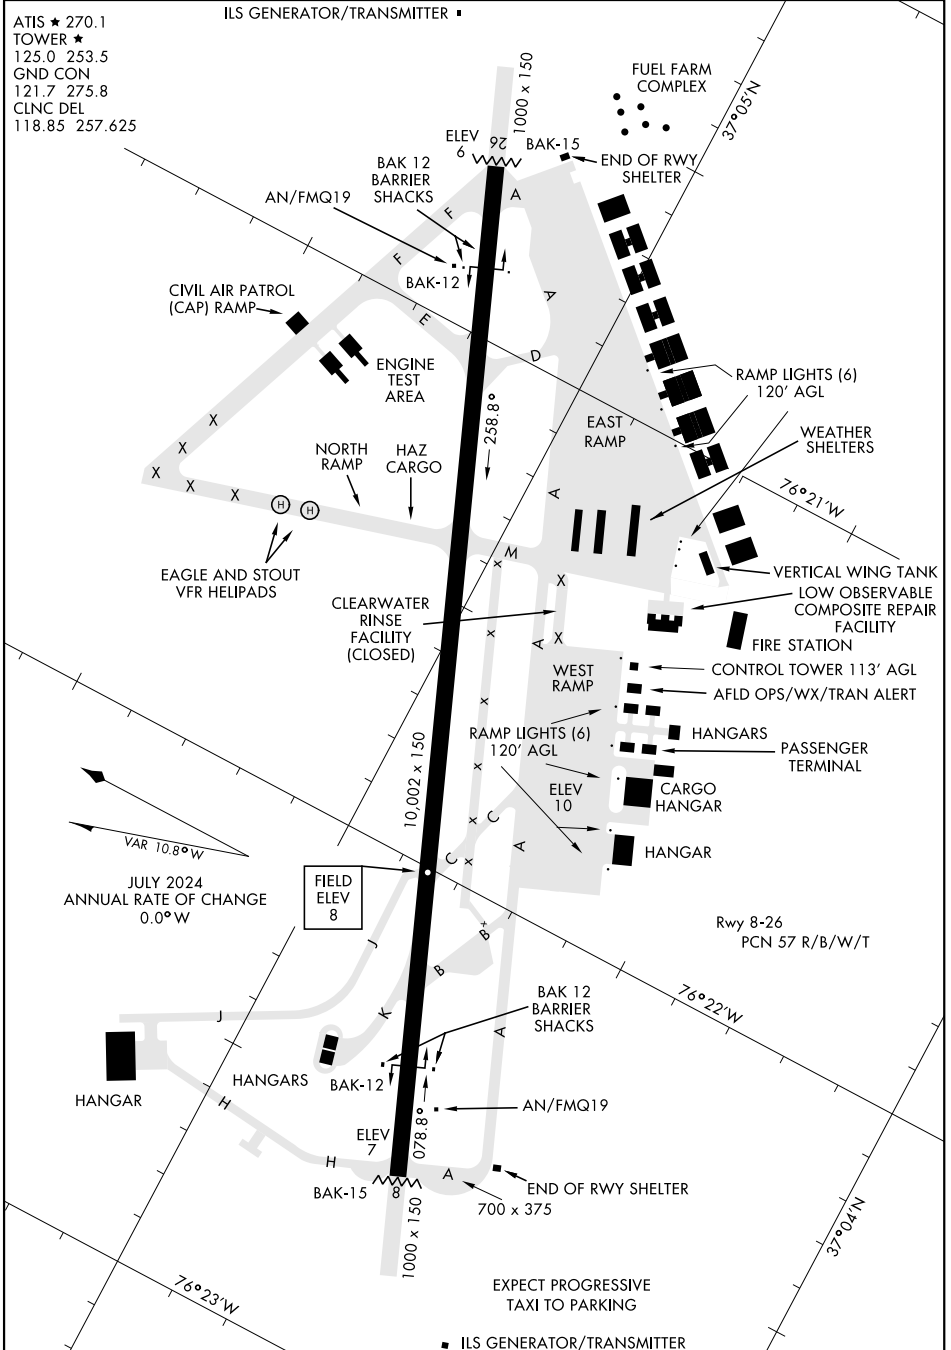

AIRPORT DIAGRAM

[USAF]

LANGLEY AFB (KLF1)

HAMPTON, VIRGINIA

ATIS ★ 270.1
 TOWER ★
 125.0 253.5
 GND CON
 121.7 275.8
 CLNC DEL
 118.85 257.625

ILS GENERATOR/TRANSMITTER ■

NE-3, 26 DEC 2024 to 23 JAN 2025

NE-3, 26 DEC 2024 to 23 JAN 2025

JULY 2024
 ANNUAL RATE OF CHANGE
 0.0°W

FIELD
 ELEV
 8

Rwy 8-26
 PCN 57 R/B/W/T

AIRPORT DIAGRAM

HAMPTON, VIRGINIA

LANGLEY AFB (KLF1)

ILS GENERATOR/TRANSMITTER ■