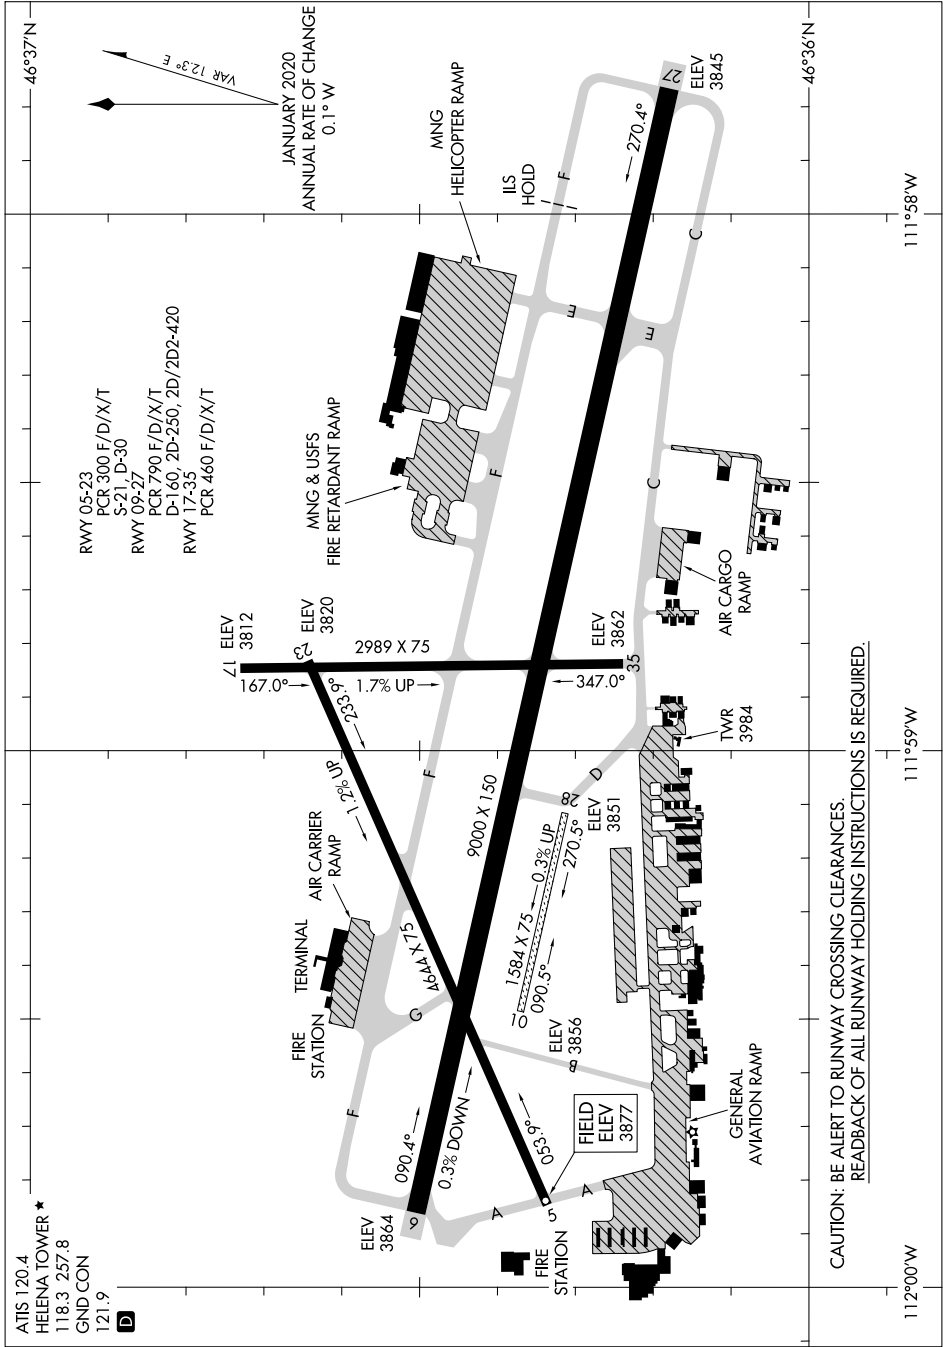

AIRPORT DIAGRAM

AL-192 (FAA)

HELENA RGNL (HLN)
HELENA, MONTANA

NW-1, 26 DEC 2024 to 23 JAN 2025

AIRPORT DIAGRAM

HELENA, MONTANA
HELENA RGNL (HLN)

NW-1, 26 DEC 2024 to 23 JAN 2025

CAUTION: BE ALERT TO RUNWAY CROSSING CLEARANCES.
READBACK OF ALL RUNWAY HOLDING INSTRUCTIONS IS REQUIRED.