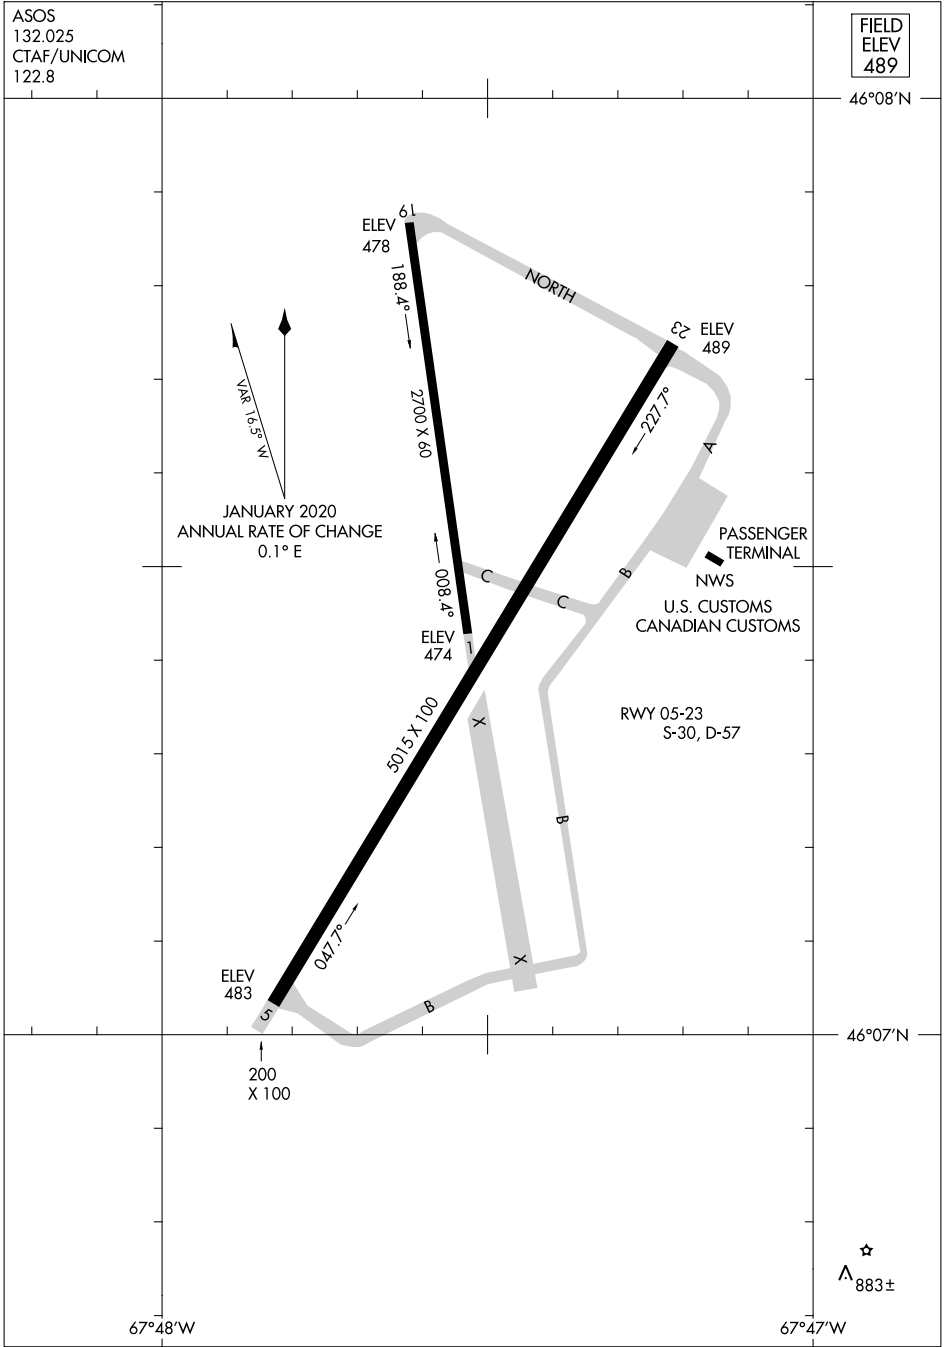

20086

AIRPORT DIAGRAM

AL-196 (FAA)

HOULTON INTL (HUL)
HOULTON, MAINE

ASOS
132.025
CTAF/UNICOM
122.8

FIELD
ELEV
489

NE-1, 26 DEC 2024 to 23 JAN 2025

NE-1, 26 DEC 2024 to 23 JAN 2025

AIRPORT DIAGRAM

20086

HOULTON, MAINE
HOULTON INTL (HUL)