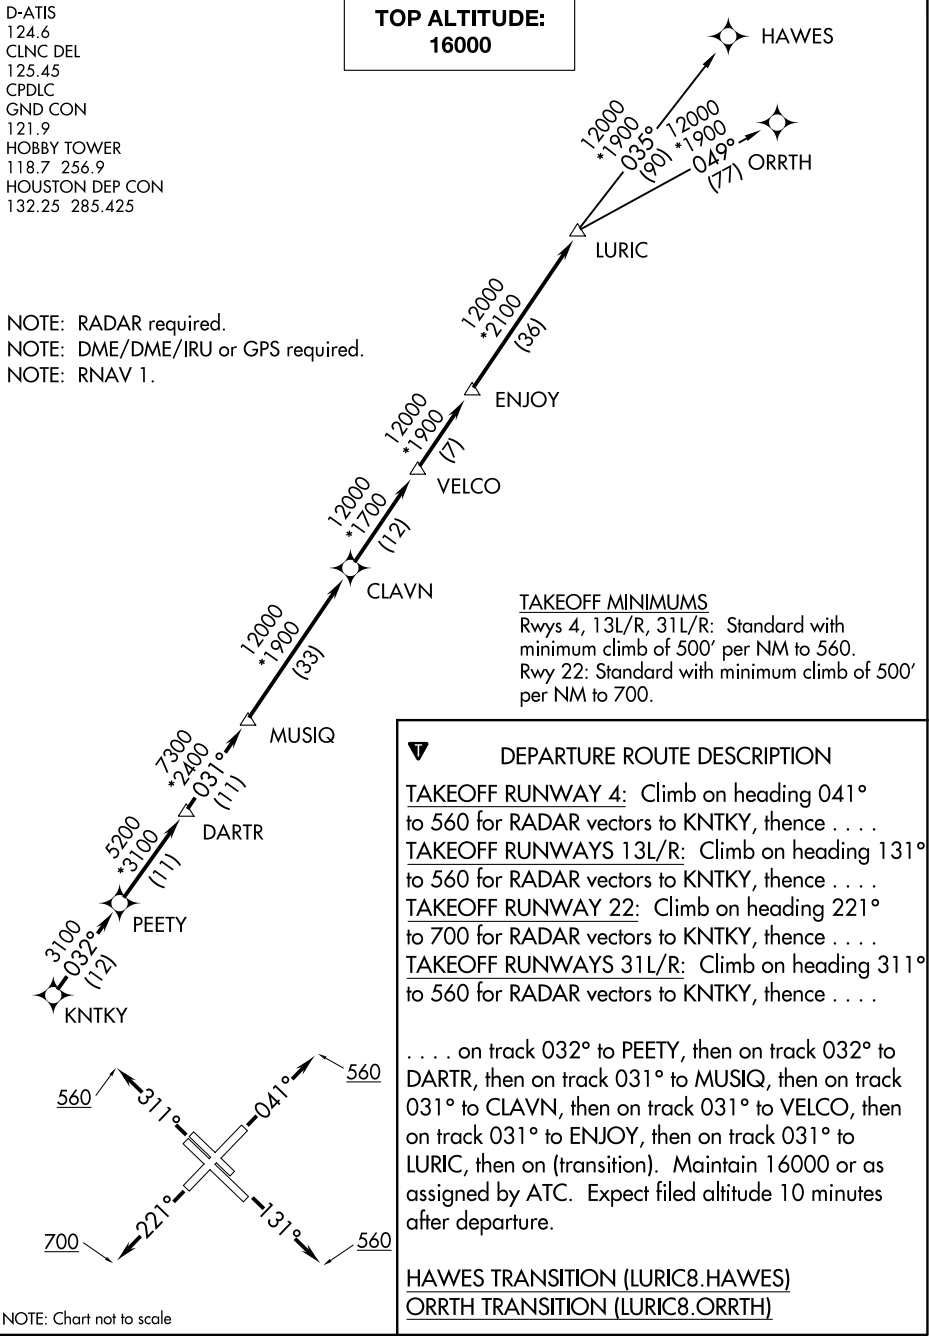

LURIC EIGHT DEPARTURE (RNAV)

D-ATIS
124.6
CLINC DEL
125.45
CPDLC
GND CON
121.9
HOBBY TOWER
118.7 256.9
HOUSTON DEP CON
132.25 285.425

**TOP ALTITUDE:
16000**

NOTE: RADAR required.
NOTE: DME/DME/IRU or GPS required.
NOTE: RNAV 1.

NOTE: Chart not to scale

SC-5, 26 DEC 2024 to 23 JAN 2025

SC-5, 26 DEC 2024 to 23 JAN 2025