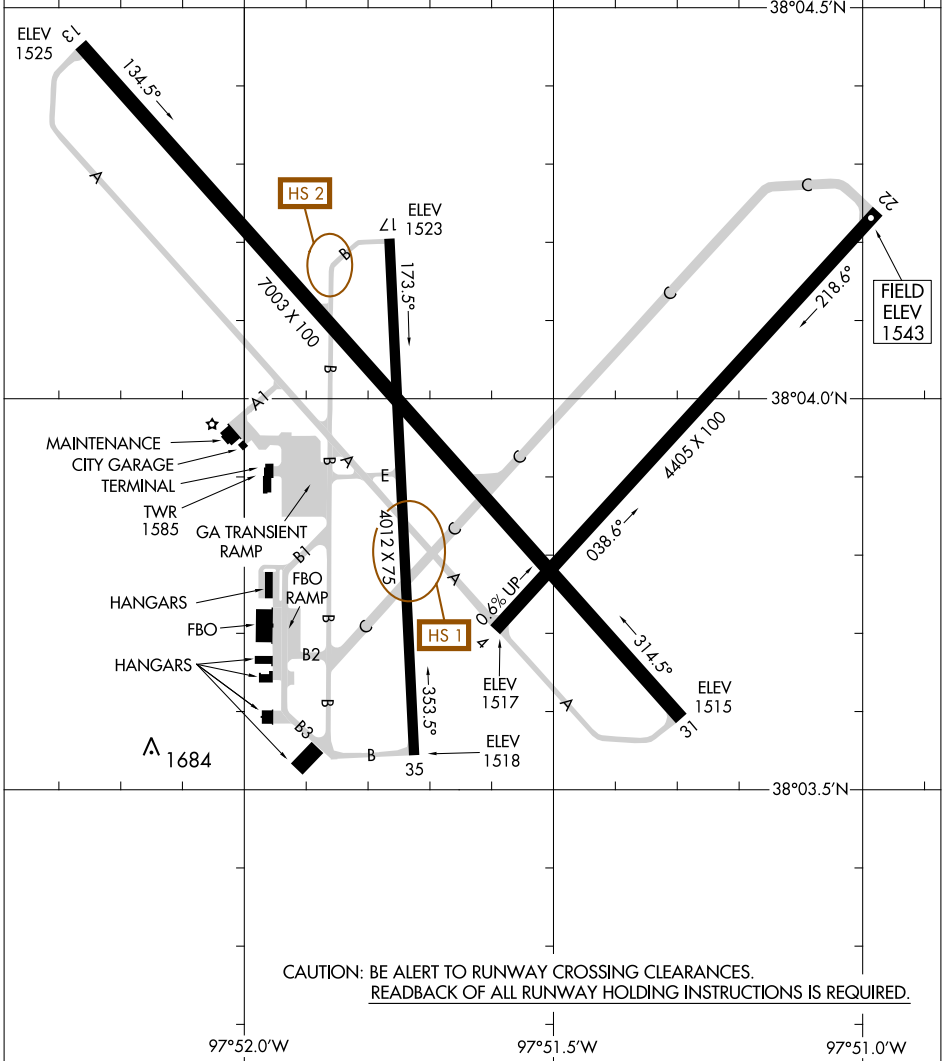

AIRPORT DIAGRAM

HUTCHINSON RGNL (HUT)
HUTCHINSON, KANSAS

AL-200 (FAA)

ATIS
124.25
HUTCHINSON TOWER ★
118.5 363.0
GND CON
121.9

RWY 04-22
S-42, D-52, 2D-76
RWY 13-31
PCN 17 F/D/X/T
S-44, D-58, 2D-103
RWY 17-35
PCN 14 R/B/W/T
S-43.5, D-58.5, 2D-76

NC-2, 26 DEC 2024 to 23 JAN 2025

NC-2, 26 DEC 2024 to 23 JAN 2025

CAUTION: BE ALERT TO RUNWAY CROSSING CLEARANCES.
READBCK OF ALL RUNWAY HOLDING INSTRUCTIONS IS REQUIRED.