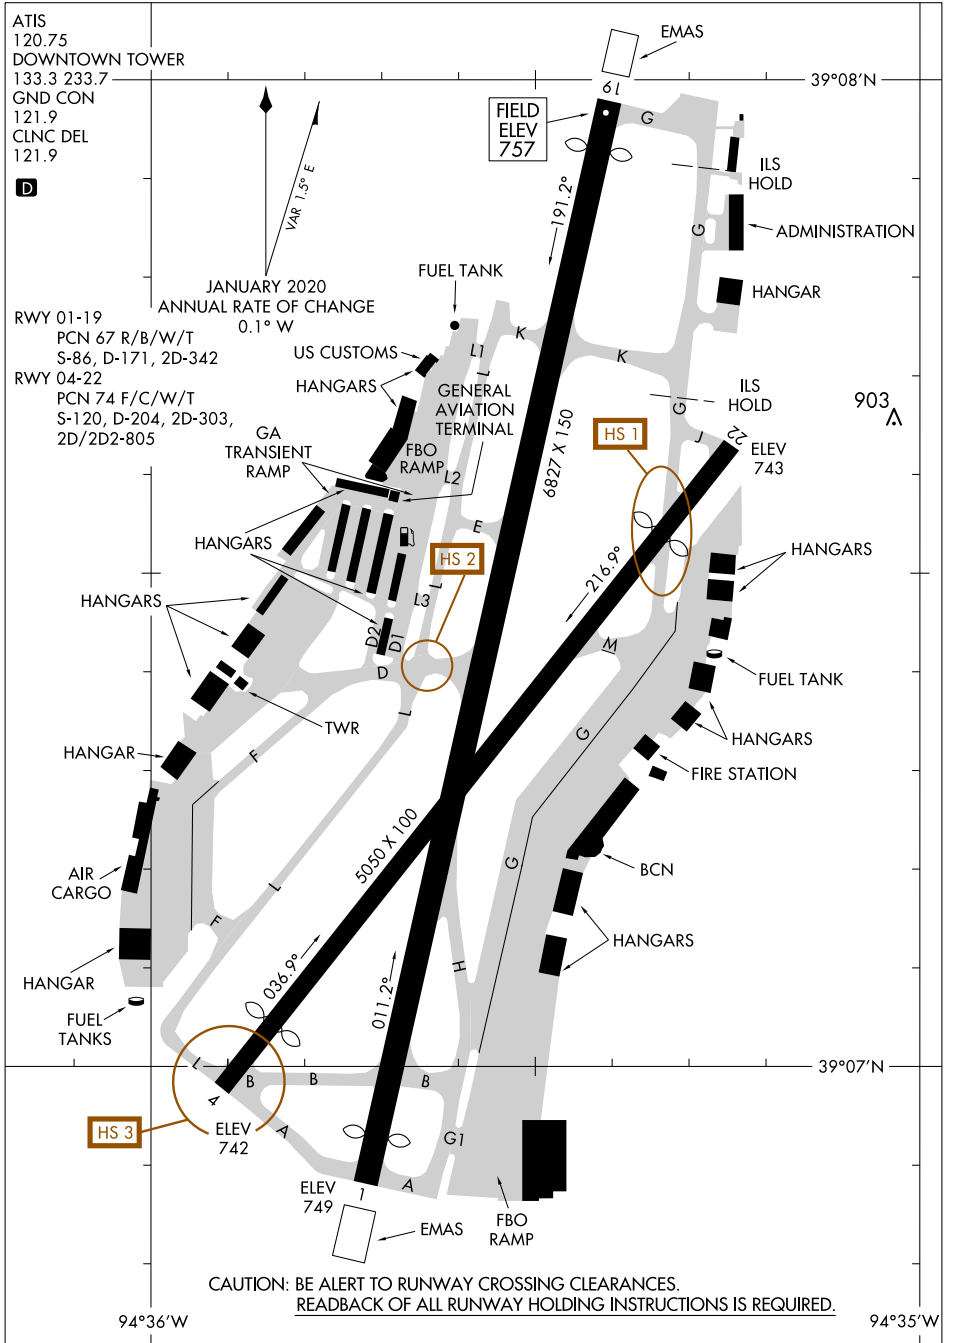

24361

AIRPORT DIAGRAM

CHARLES B WHEELER DOWNTOWN (MCK)
AL-213 (FAA) KANSAS CITY, MISSOURI

NC-3, 26 DEC 2024 to 23 JAN 2025

NC-3, 26 DEC 2024 to 23 JAN 2025

AIRPORT DIAGRAM

24361

KANSAS CITY, MISSOURI
CHARLES B WHEELER DOWNTOWN (MCK)