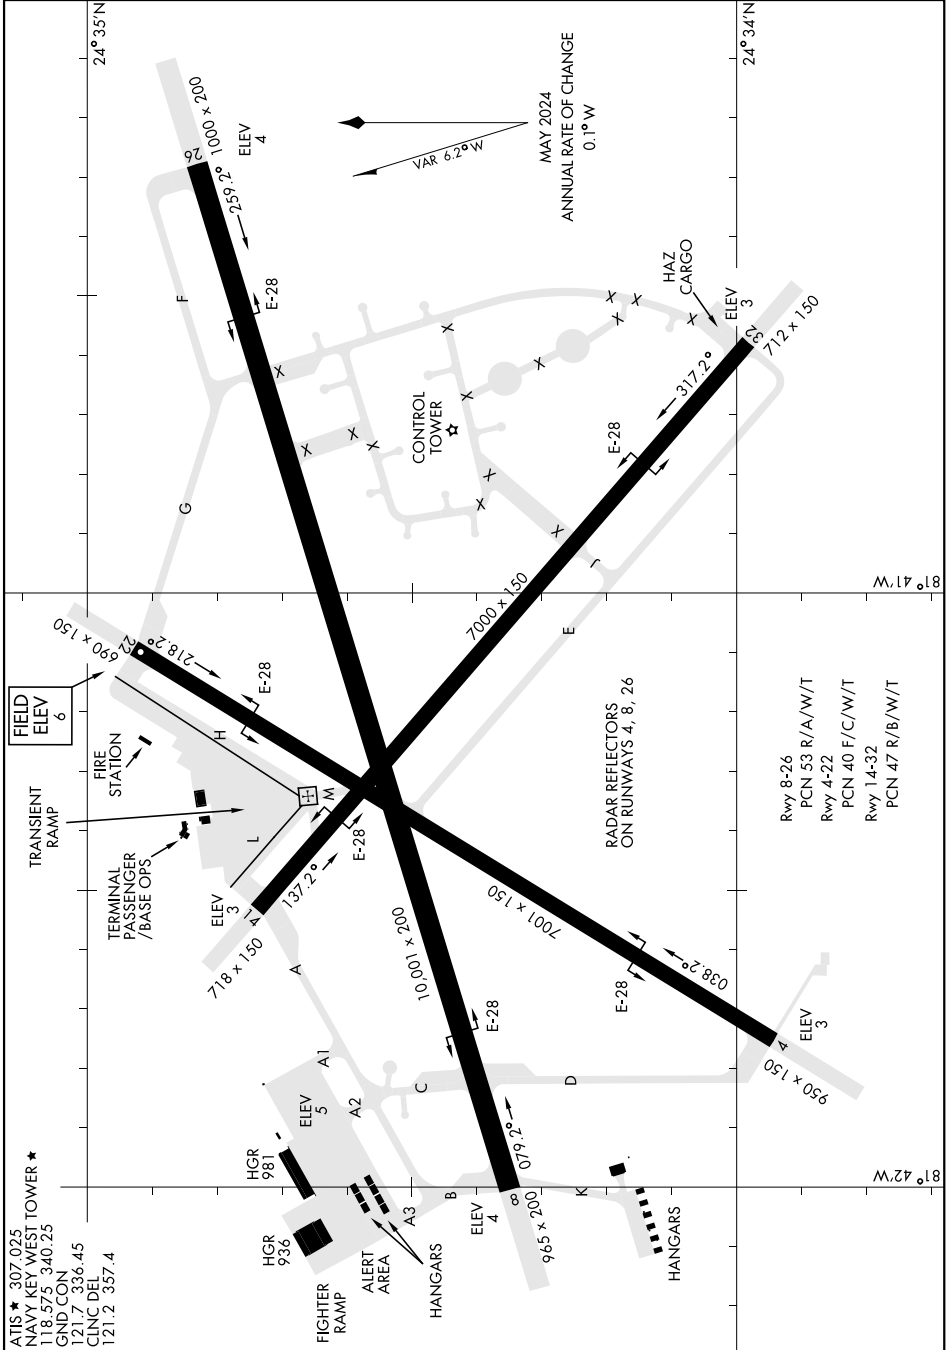

# AIRPORT DIAGRAM

[USN]

KEY WEST NAS (BOCA CHICA FLD) (KNQX)

KEY WEST, FLORIDA

SE-3, 26 DEC 2024 to 23 JAN 2025

SE-3, 26 DEC 2024 to 23 JAN 2025

ATIS \* 307.025  
 NAVY KEY WEST TOWER \*  
 118.575 340.25  
 GND CON  
 121.7 336.45  
 CLNC DEL  
 121.2 357.4

Rwy 8-26  
 PCN 53 R/A/W/T  
 Rwy 4-22  
 PCN 40 F/C/W/T  
 Rwy 14-32  
 PCN 47 R/B/W/T

# AIRPORT DIAGRAM

KEY WEST NAS (BOCA CHICA FLD) (KNQX)

KEY WEST, FLORIDA