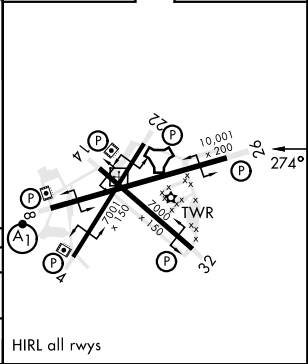

TACAN RWY 26

TACAN	NQX	APCH CRS	Rwy Idg	10,001
Chan	78	274°	TDZE	6
			Arpt Elev	6

AL-214 [USN]

KEY WEST NAS (BOCA CHICA FLD) (KNQX)

MISSED APPROACH: Climbing left turn to 1600 to intercept NQX R-094 to CANIN (NQX R-094/6 DME) and hold.

ATIS ★	NAVY KEY WEST APP CON	NAVY KEY WEST TOWER ★	GND CON	CLNC DEL	ASR/PAR
307.025	124.025 313.7	118.575 340.25	121.7 336.45	121.2 357.4	

EMEG SAFE ALT 100 NM 15,000

ELEV	6	TDZE	6
------	---	------	---

CATEGORY	A	B	C	D
S-26	460-1	454 (500-1)	460-1 3/8	454 (500-1 3/8)
CIRCLING	460-1 454 (500-1)	500-1 494 (500-1)	500-1 1/2 494 (500-1 1/2)	560-2 554 (600-2)

HIRL all rwys

TACAN RWY 26

SE-3, 26 DEC 2024 to 23 JAN 2025