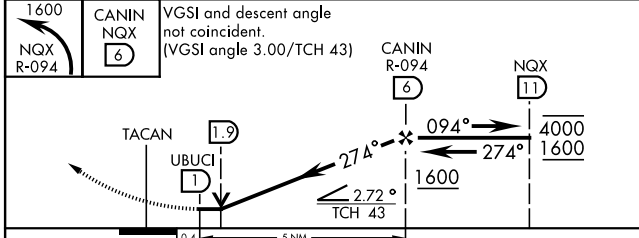

TACAN RWY 26

TACAN	NQX	APCH CRS	Rwy Idg	10,001
Chan	78	274°	TDZE	6
			Arpt Elev	6

AL-214 [USN]

KEY WEST NAS (BOCA CHICA FLD) (KNQX)

MISSED APPROACH: Climbing left turn to 1600 to intercept NQX R-094 to CANIN (NQX R-094/6 DME) and hold.

ATIS ★	NAVY KEY WEST APP CON	NAVY KEY WEST TOWER ★	GND CON	CLNC DEL	ASR/PAR
307.025	124.025 313.7	118.575 340.25	121.7 336.45	121.2 357.4	

EMEG SAFE ALT 100 NM 15,000

ELEV	6	TDZE	6
------	---	------	---

CATEGORY	A	B	C	D
S-26	460-1	454 (500-1)	460-1 3/8	454 (500-1 3/8)
CIRCLING	460-1 454 (500-1)	500-1 494 (500-1)	500-1 1/2 494 (500-1 1/2)	560-2 554 (600-2)

HIRL all rwys

TACAN RWY 26

SE-3, 26 DEC 2024 to 23 JAN 2025