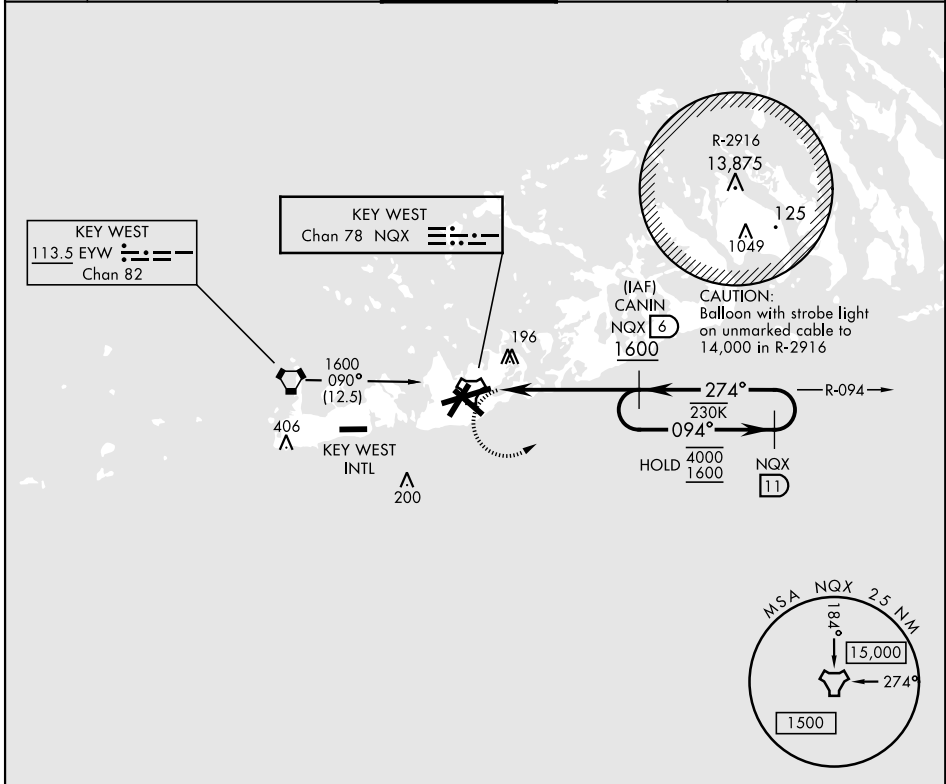

TACAN RWY 26

TACAN	NQX	APCH CRS	Rwy Idg	10,001
Chan	78	274°	TDZE	6
			Arpt Elev	6

AL-214 [USN]

KEY WEST NAS (BOCA CHICA FLD) (KNQX)

MISSED APPROACH: Climbing left turn to 1600 to intercept NQX R-094 to CANIN (NQX R-094/6 DME) and hold.

ATIS ★	NAVY KEY WEST APP CON	NAVY KEY WEST TOWER ★	GND CON	CLNC DEL	ASR/PAR
307.025	124.025 313.7	118.575 340.25	121.7 336.45	121.2 357.4	

EMEG SAFE ALT 100 NM 15,000

ELEV	6	TDZE	6
------	---	------	---

CATEGORY	A	B	C	D
S-26	460-1	454 (500-1)	460-1 3/8	454 (500-1 3/8)
CIRCLING	460-1 454 (500-1)	500-1 494 (500-1)	500-1 1/2 494 (500-1 1/2)	560-2 554 (600-2)

HIRL all rwys

TACAN RWY 26

SE-3, 26 DEC 2024 to 23 JAN 2025

SE-3, 26 DEC 2024 to 23 JAN 2025