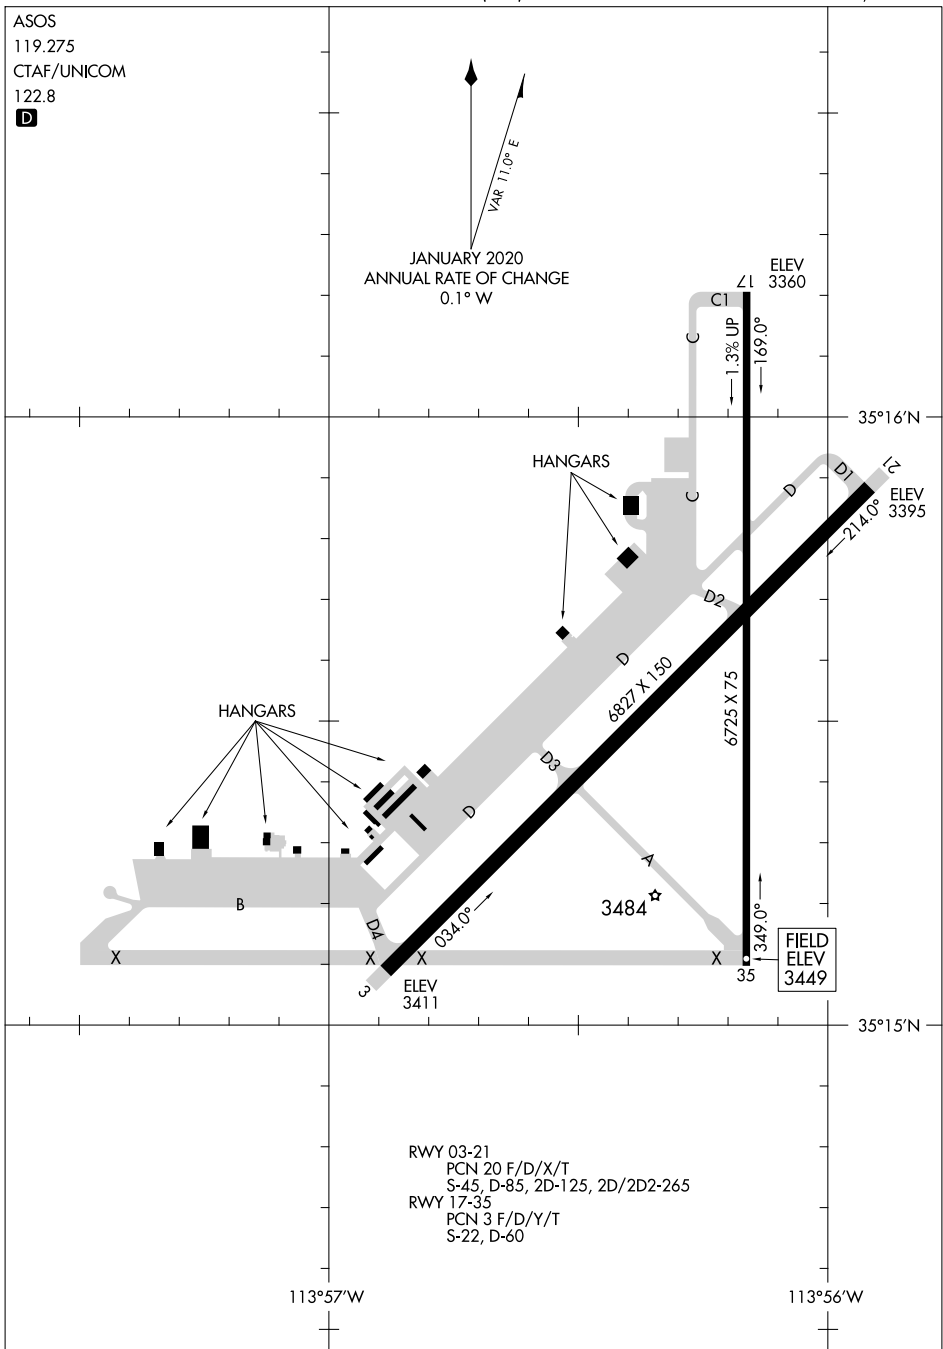

20086

AIRPORT DIAGRAM

KINGMAN (IGM)

KINGMAN, ARIZONA

AL-215 (FAA)

ASOS
119.275
CTAF/UNICOM
122.8
D

JANUARY 2020
ANNUAL RATE OF CHANGE
0.1° W
VAR 11.0° E

SW-4, 26 DEC 2024 to 23 JAN 2025

SW-4, 26 DEC 2024 to 23 JAN 2025

AIRPORT DIAGRAM

20086

KINGMAN, ARIZONA

KINGMAN (IGM)