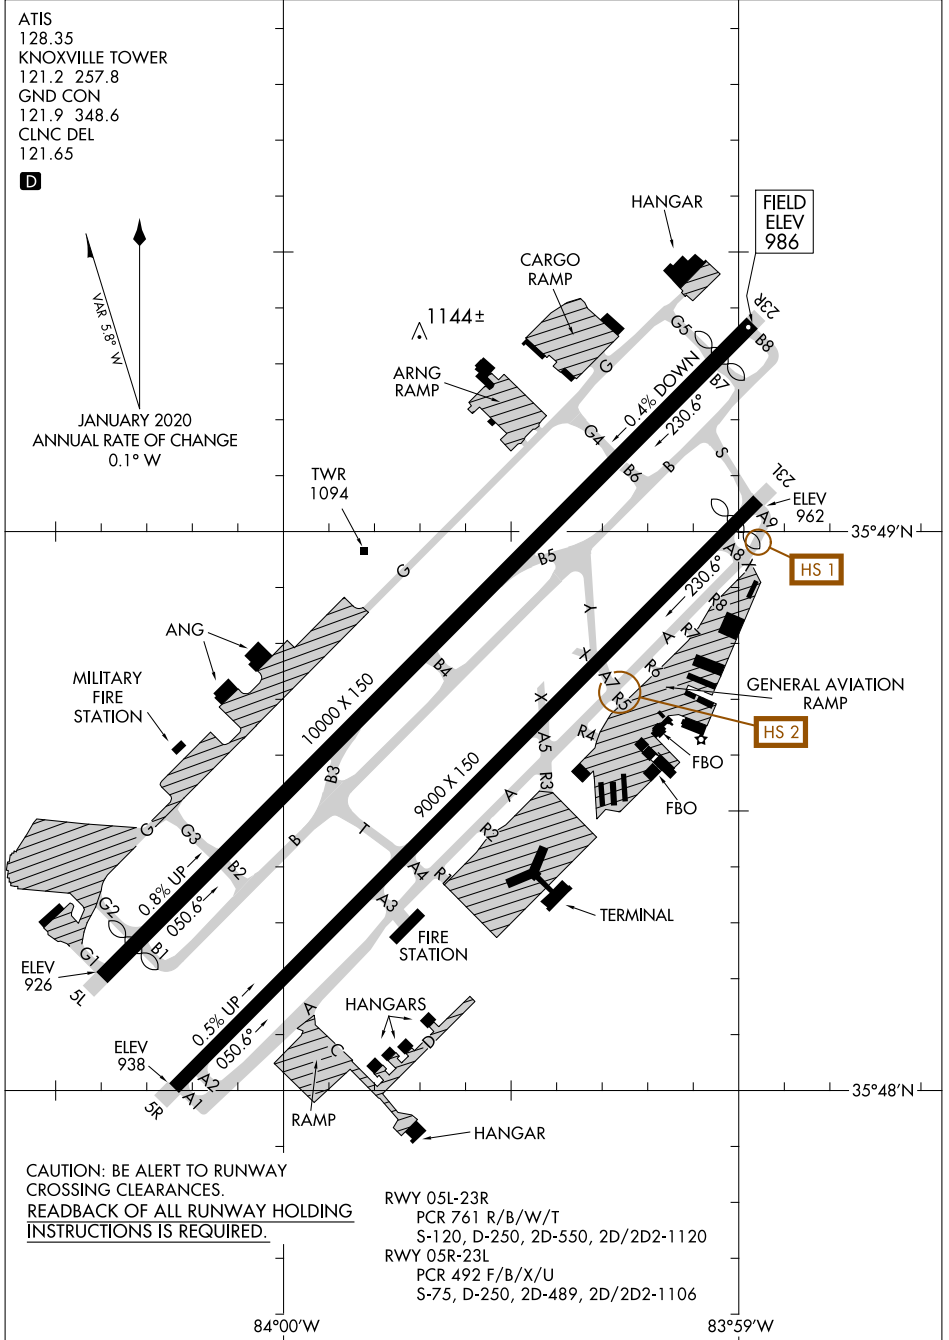

24249

AIRPORT DIAGRAM

AL-218 (FAA)

MC GHEE TYSON (TYS)
KNOXVILLE, TENNESSEE

ATIS
128.35
KNOXVILLE TOWER
121.2 257.8
GND CON
121.9 348.6
CLNC DEL
121.65

D

JANUARY 2020
ANNUAL RATE OF CHANGE
0.1° W

CAUTION: BE ALERT TO RUNWAY
CROSSING CLEARANCES.
REARBACK OF ALL RUNWAY HOLDING
INSTRUCTIONS IS REQUIRED.

RWY 05L-23R
PCR 761 R/B/W/T
S-120, D-250, 2D-550, 2D/2D2-1120
RWY 05R-23L
PCR 492 F/B/X/U
S-75, D-250, 2D-489, 2D/2D2-1106

SE-1, 26 DEC 2024 to 23 JAN 2025

SE-1, 26 DEC 2024 to 23 JAN 2025

AIRPORT DIAGRAM